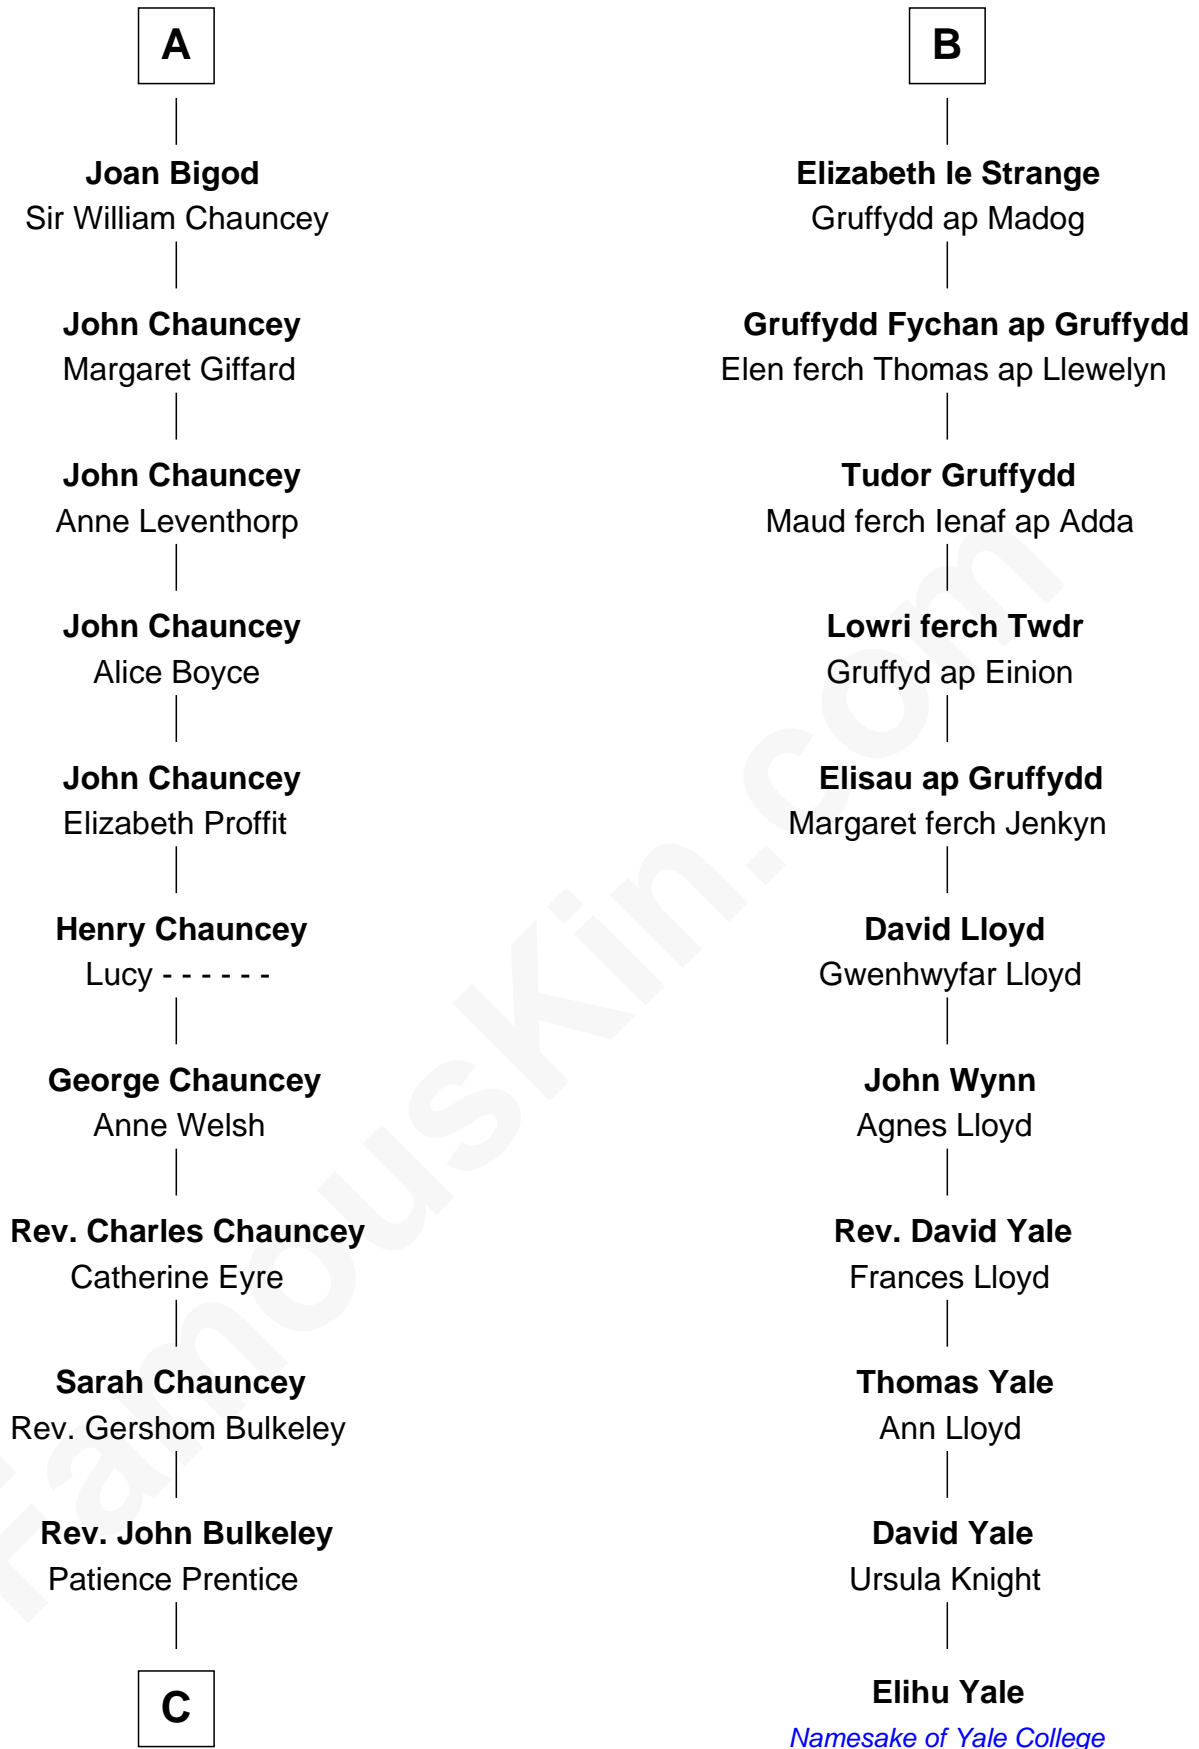

FamousKin.com

Relationship Chart of

Morgan Bulkeley

54th Governor of Connecticut

17th cousin 4 times removed of

Elihu Yale

Benefactor and Namesake of Yale College

Henry I, King of England

C

John Bulkeley

Mary Adams

Eliphalet Bulkeley

Anna Bulkeley

John Charles Bulkeley

Sarah Taintor

Eliphalet Adams Bulkeley