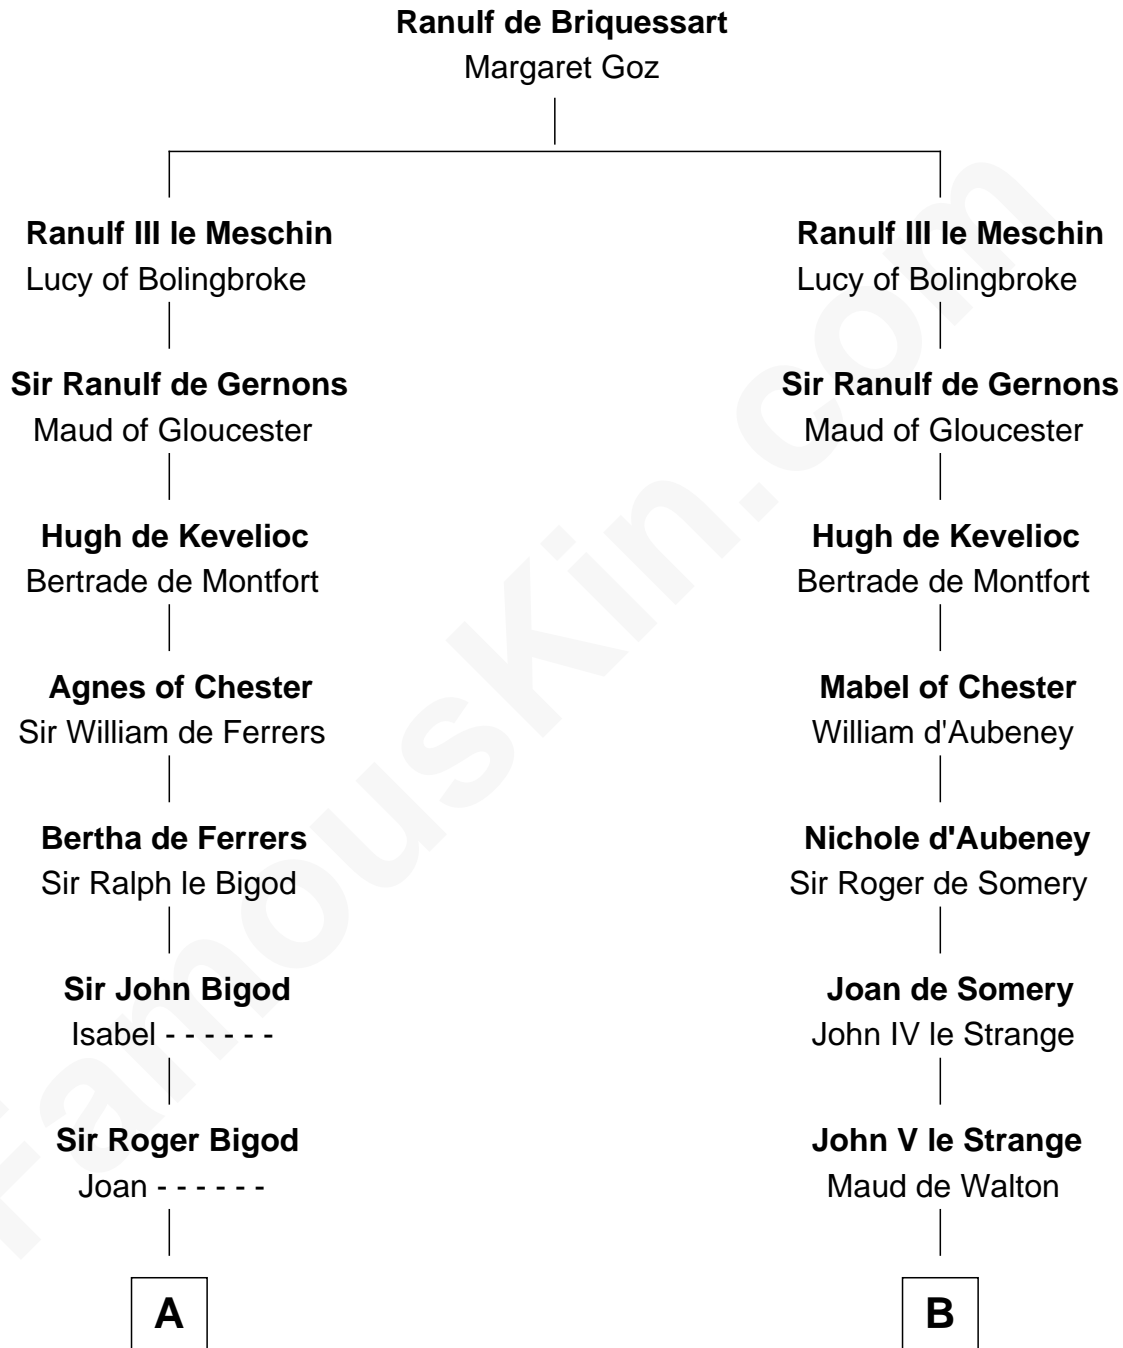

FamousKin.com

Relationship Chart of

Morgan Bulkeley

54th Governor of Connecticut

17th cousin 4 times removed of

Elihu Yale

Benefactor and Namesake of Yale College