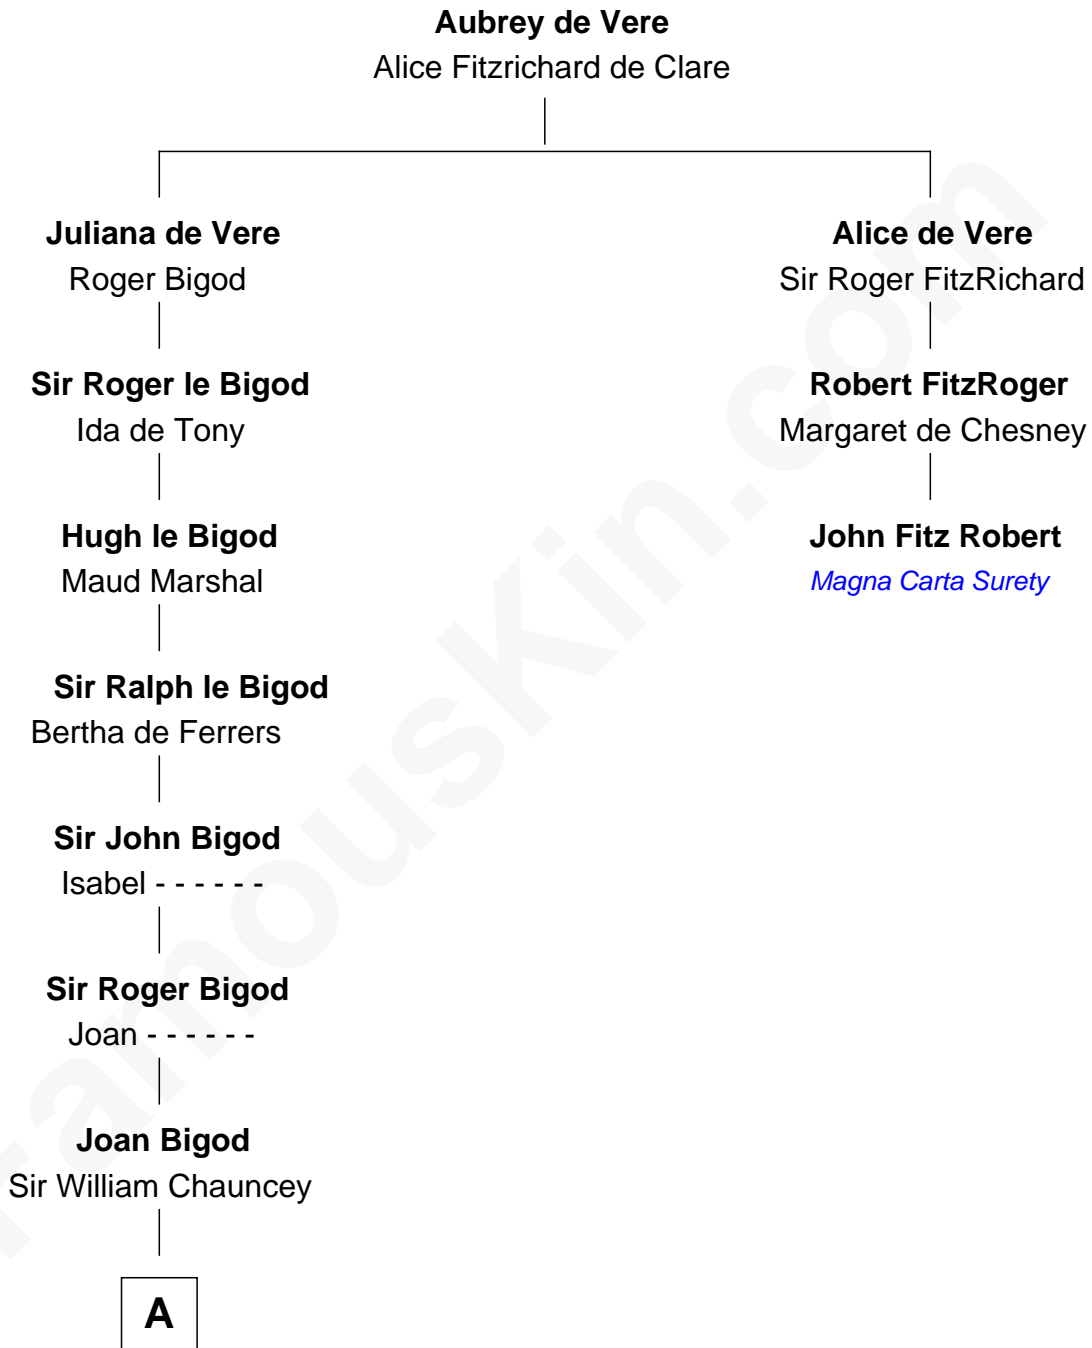

FamousKin.com

Relationship Chart of

Morgan Bulkeley

54th Governor of Connecticut

2nd cousin 18 times removed of

John Fitz Robert
Magna Carta Surety

A

John Chauncey
Margaret Giffard