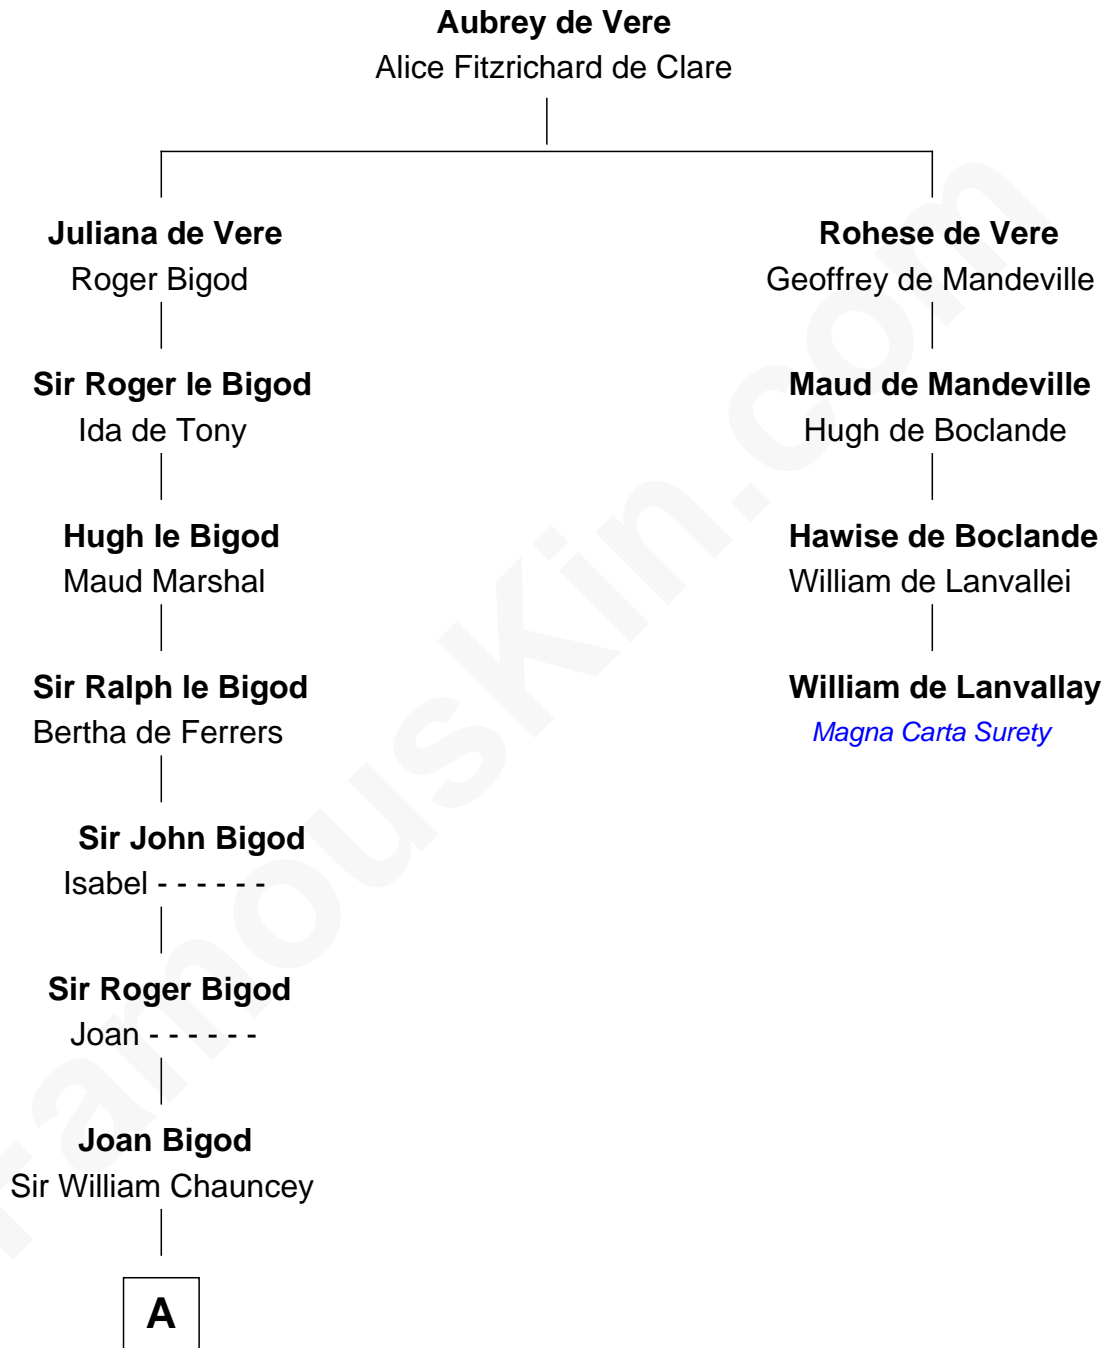

FamousKin.com

Relationship Chart of

Morgan Bulkeley

54th Governor of Connecticut

3rd cousin 17 times removed of

William de Lanvallay
Magna Carta Surety

B

—
Eliphalet Bulkeley

Anna Bulkeley

—
John Charles Bulkeley

Sarah Taintor

—
Eliphalet Adams Bulkeley

Lydia Smith Morgan

—
Morgan Bulkeley

54th Governor of Connecticut

FamousKin.com