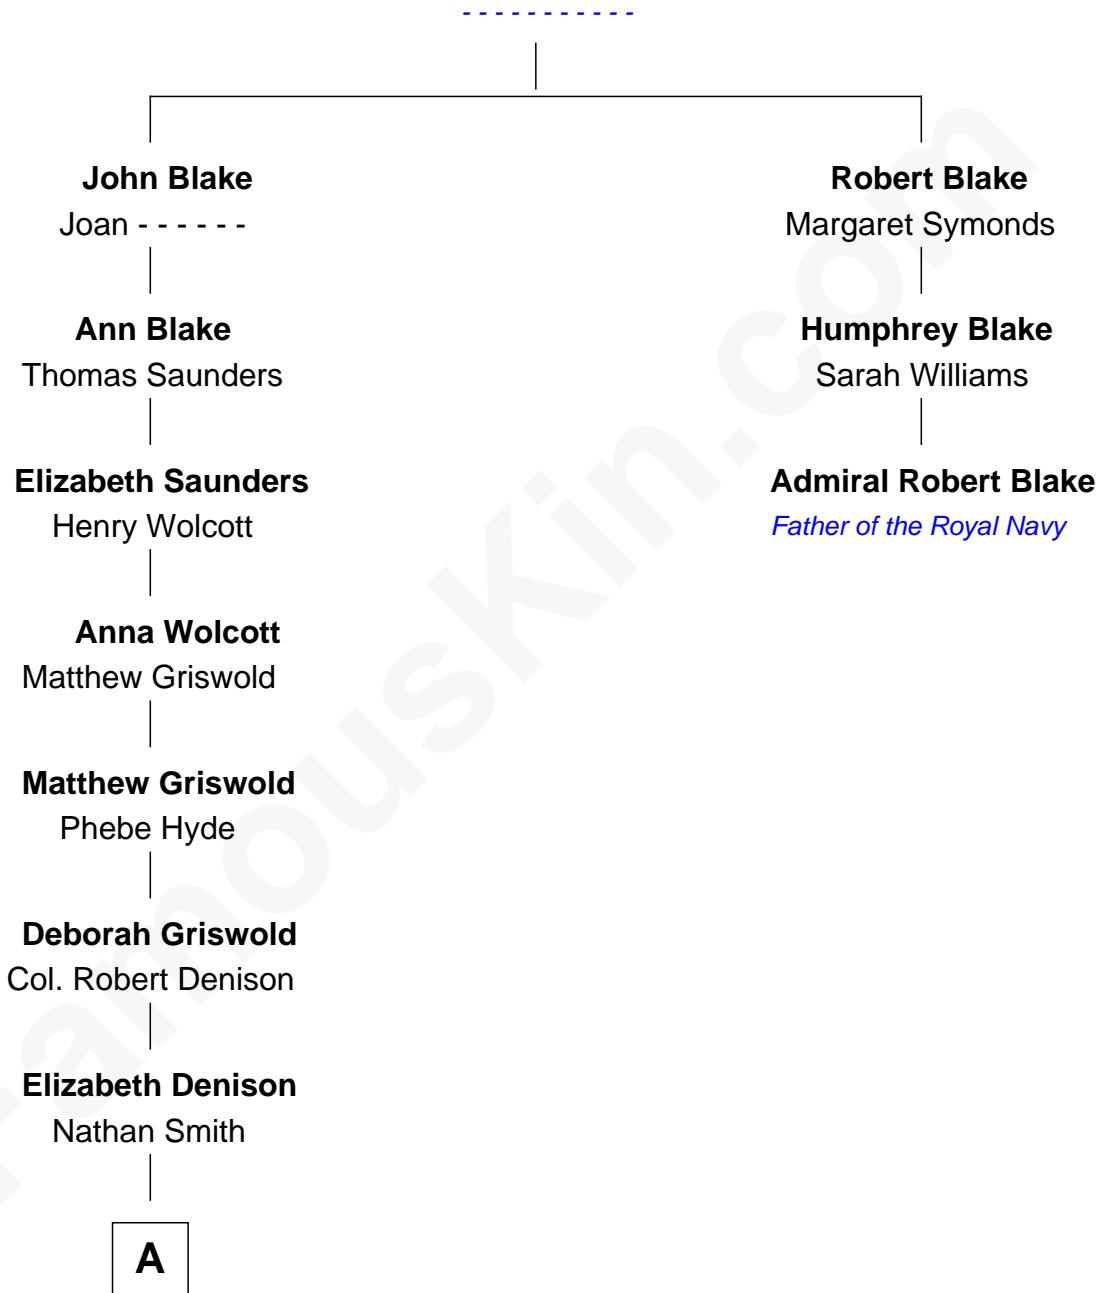

## Relationship Chart of

### Morgan Bulkeley

*54th Governor of Connecticut*

2nd cousin 8 times removed of

### Admiral Robert Blake

*Father of the Royal Navy*

Humphrey Blake

**A**

—  
**Lydia Smith**  
William Avery Morgan

—  
**Col. Avery Morgan**  
Jerusha Gardiner

—  
**Lydia Smith Morgan**  
Eliphalet Adams Bulkeley