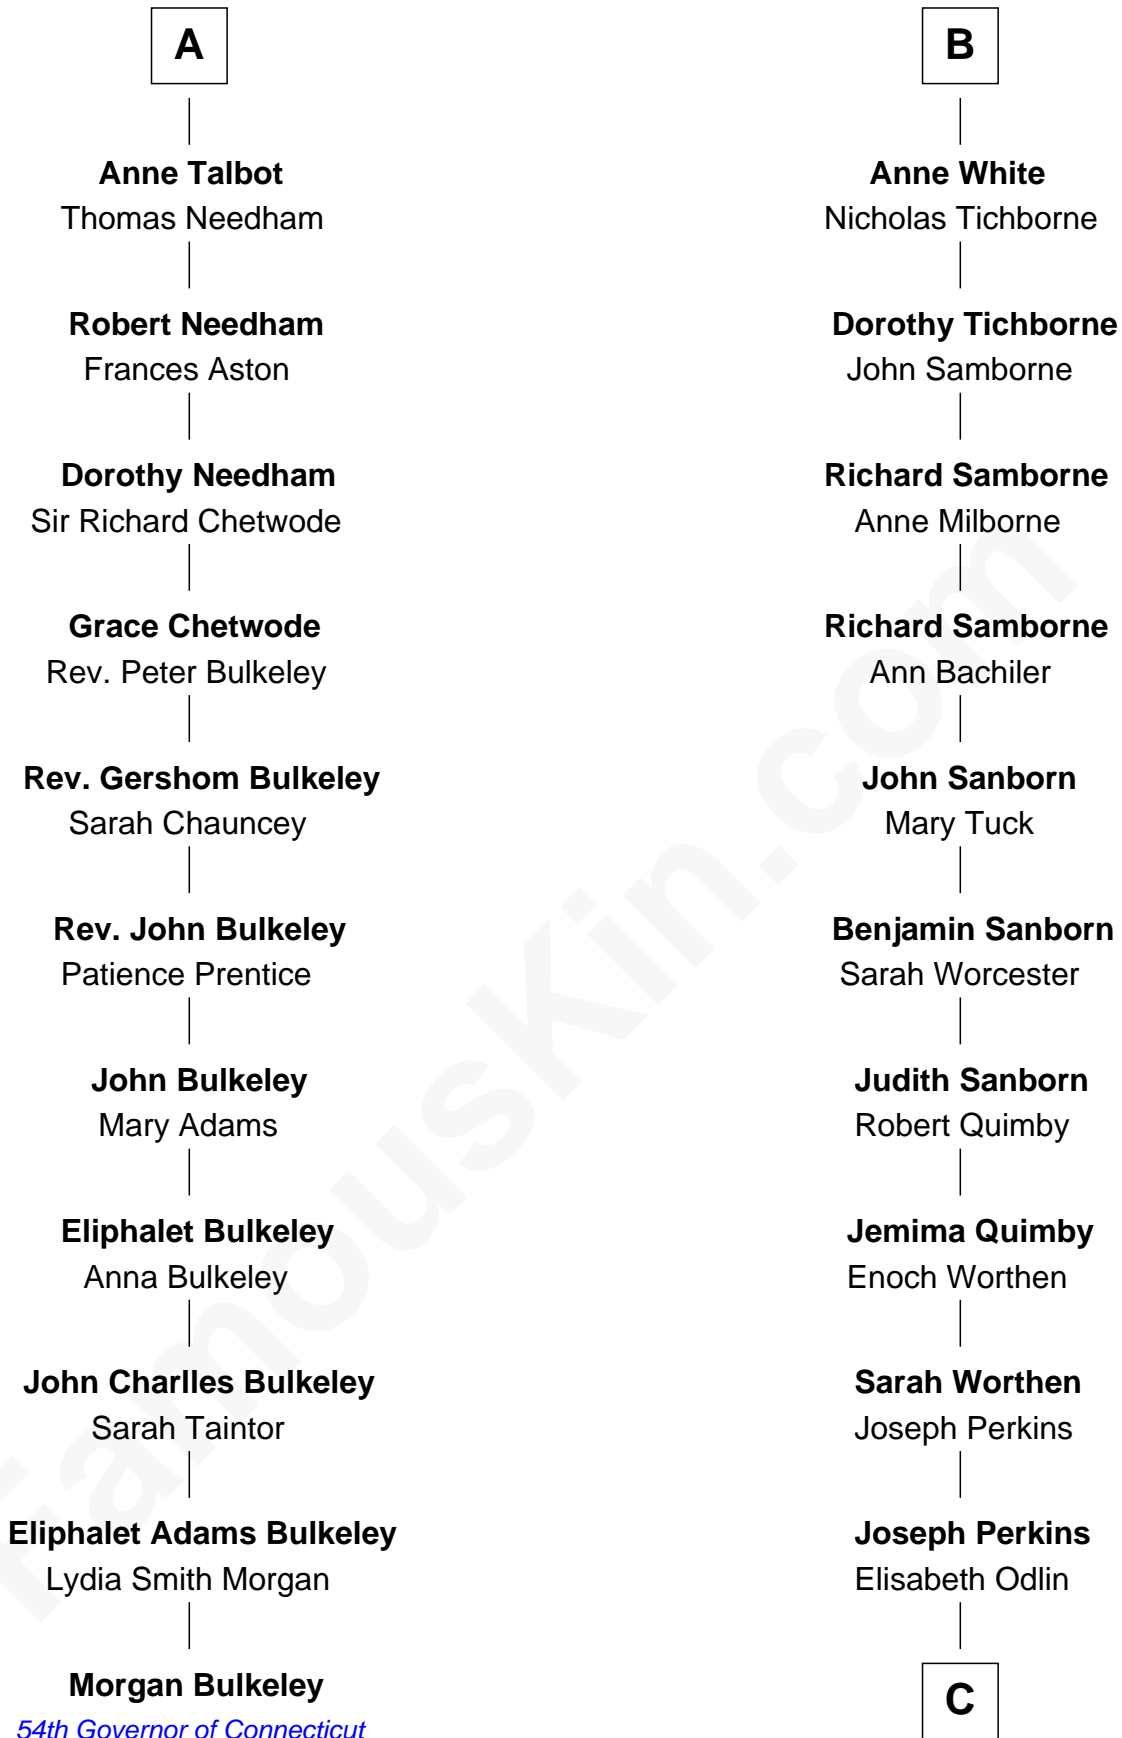

FamousKin.com

Relationship Chart of

Morgan Bulkeley

54th Governor of Connecticut

17th cousin 4 times removed of

Richard Hatch

TV and Movie Actor

Bartholomew de Badlesmere

Margaret Botreaux

Sir Robert Hungerford

Eleanor Hungerford

Sir John White

Robert White

Margaret Gainsford

B

C

Woodbridge Odlin Perkins

Adaline S. Osgood

Bertha Adeline Perkins

Lieutus Moody Rogers

Leah Perkins Rogers

Charles Wesley Hatch

John Raymond Hatch

Elizabeth White