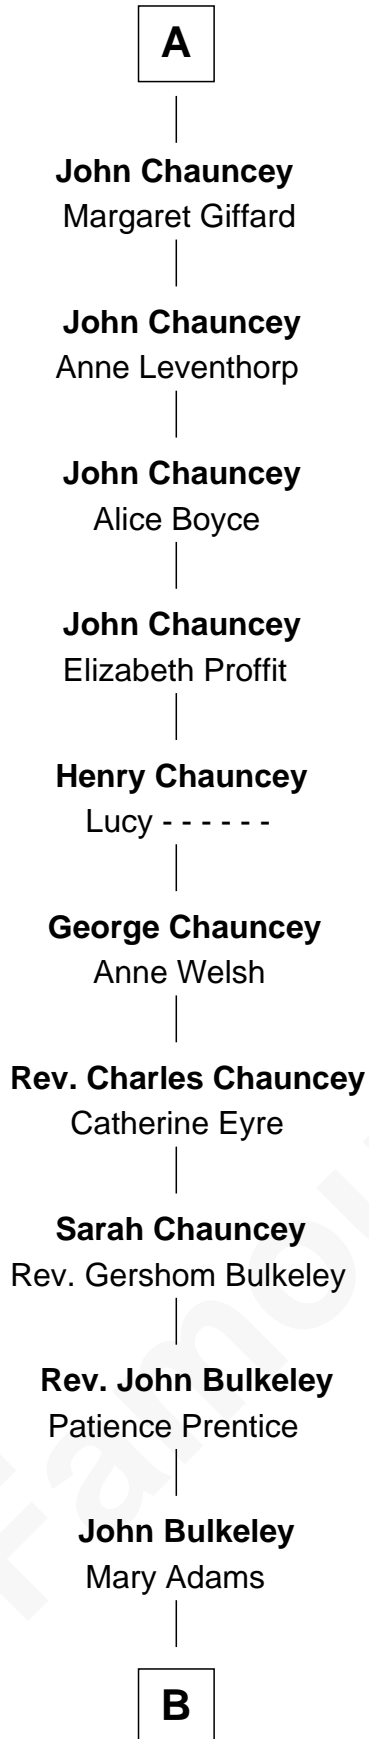

FamousKin.com

Relationship Chart of

Morgan Bulkeley

54th Governor of Connecticut

1st cousin 19 times removed of

Robert de Vere

Magna Carta Surety

Aubrey de Vere
Alice Fitzrichard de Clare

B

—
Eliphalet Bulkeley

Anna Bulkeley

—
John Charles Bulkeley

Sarah Taintor

—
Eliphalet Adams Bulkeley

Lydia Smith Morgan

—
Morgan Bulkeley