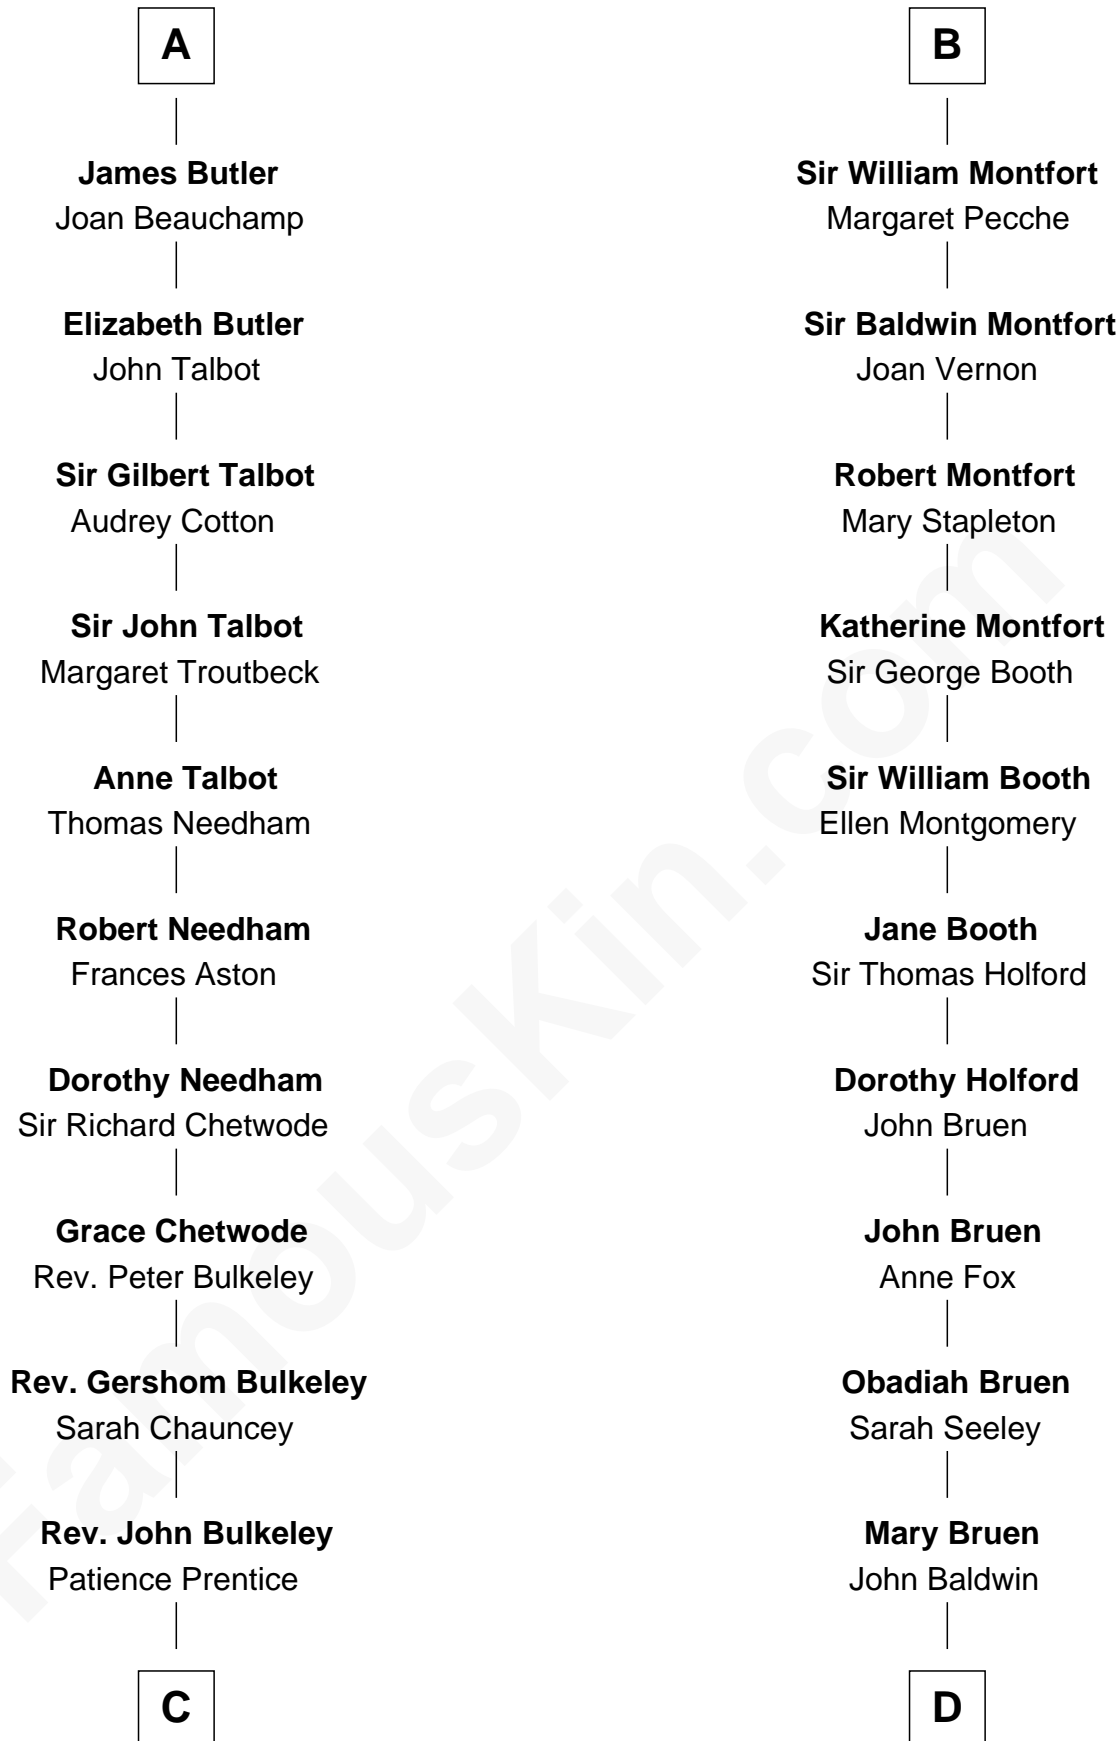

FamousKin.com

Relationship Chart of

Morgan Bulkeley

54th Governor of Connecticut

20th cousin 1 time removed of

Abraham Baldwin

Signer of the U.S. Constitution

C

John Bulkeley

Mary Adams

Eliphalet Bulkeley

Anna Bulkeley

John Charles Bulkeley

Sarah Taintor

Eliphalet Adams Bulkeley

Lydia Smith Morgan