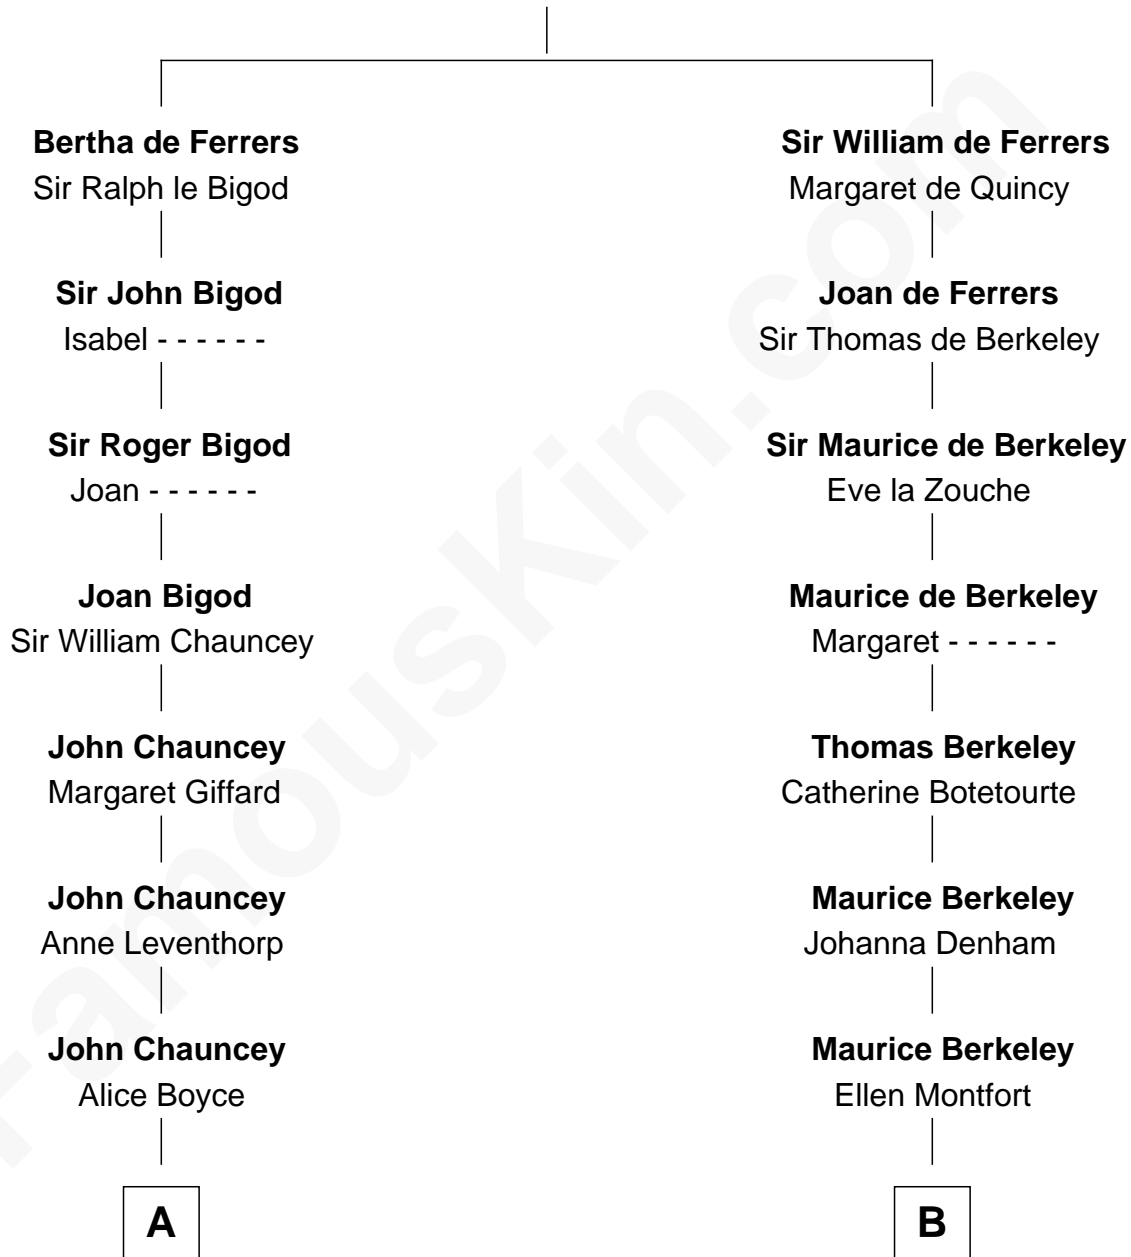

FamousKin.com
Relationship Chart of
Eliphalet Adams Bulkeley
Founder of Aetna Insurance

16th cousin 5 times removed of
Emma Eames
Opera Singer

Sir William de Ferrers
 Agnes of Chester

C

Thomas Cotton
Agnes Smith

Martha Cotton
Joel Thompson

Martha Cotton Thompson
Nathaniel Eames

Ithamer Bellows Eames
Emma Hayden

Emma Eames
Opera Singer

FamousKin.com