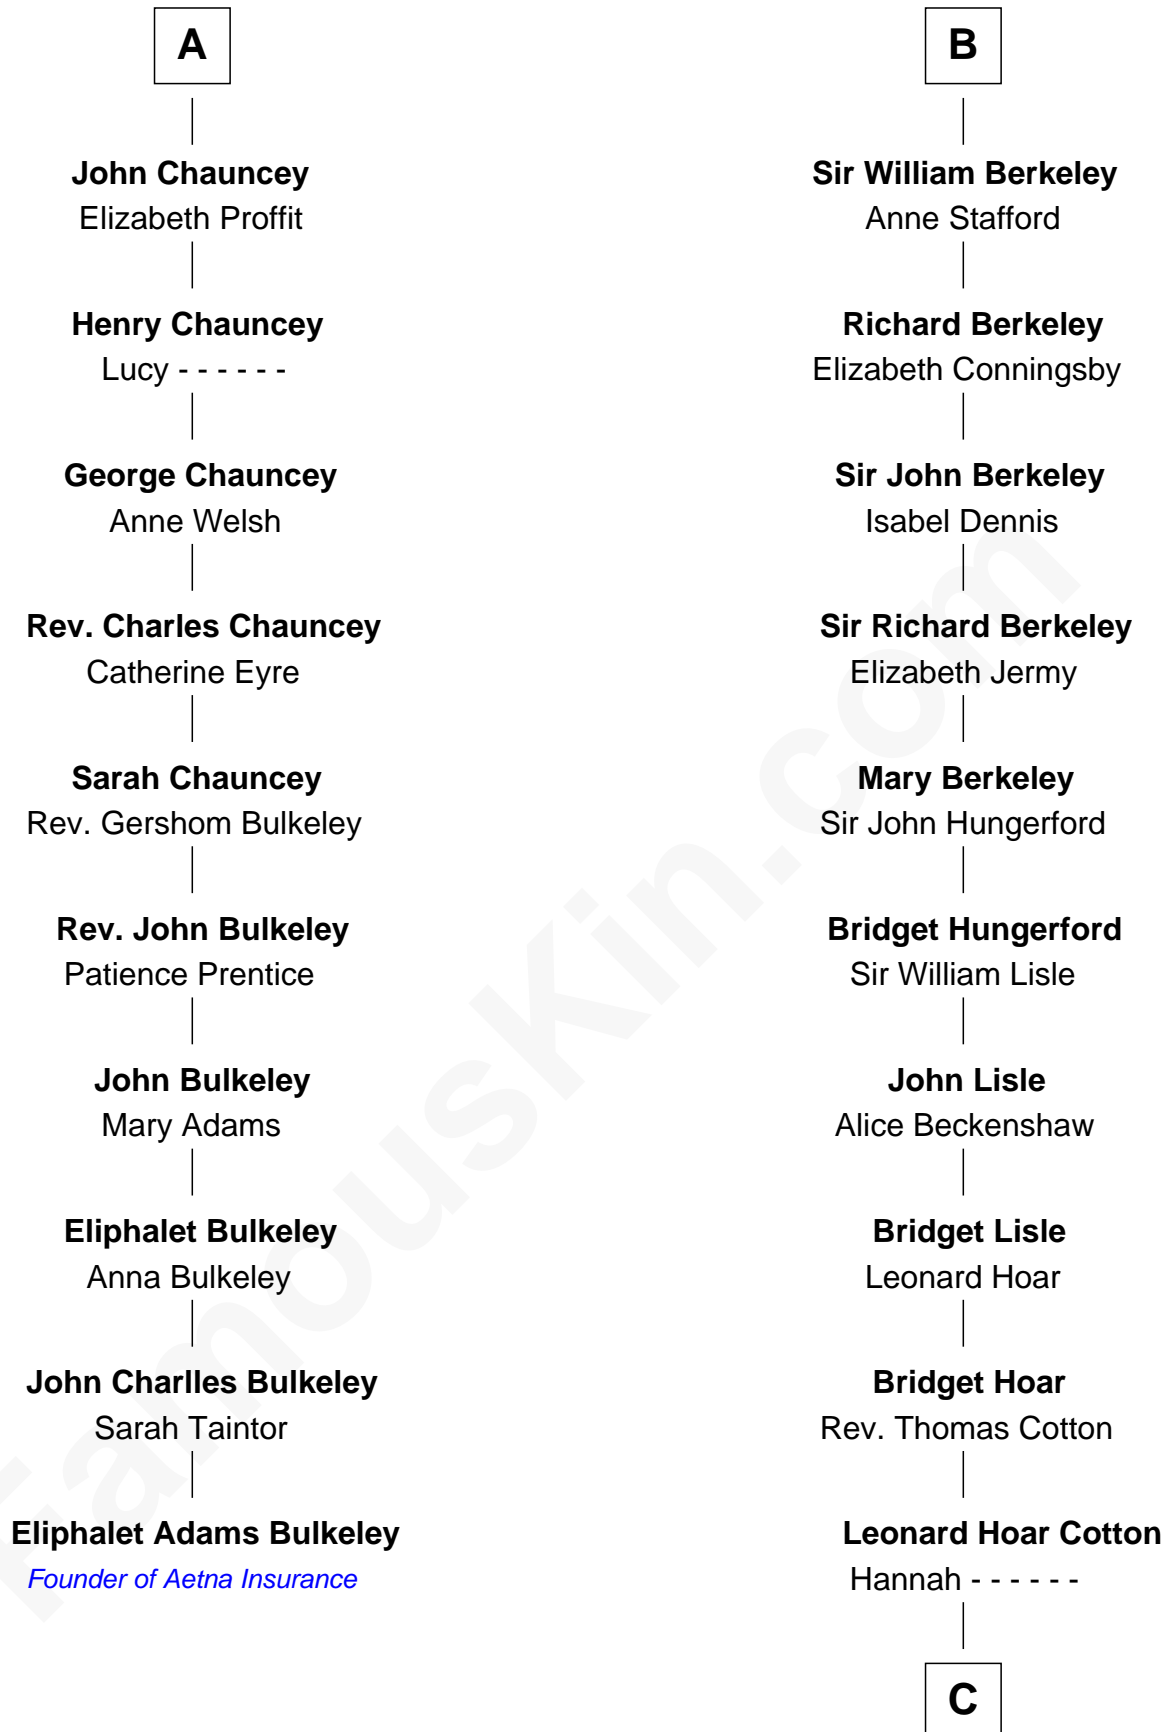

FamousKin.com
Relationship Chart of
Eliphalet Adams Bulkeley
Founder of Aetna Insurance

16th cousin 5 times removed of
Emma Eames
Opera Singer

Sir William de Ferrers
 Agnes of Chester

C

Thomas Cotton
Agnes Smith

Martha Cotton
Joel Thompson

Martha Cotton Thompson
Nathaniel Eames

Ithamer Bellows Eames
Emma Hayden

Emma Eames
Opera Singer

FamousKin.com