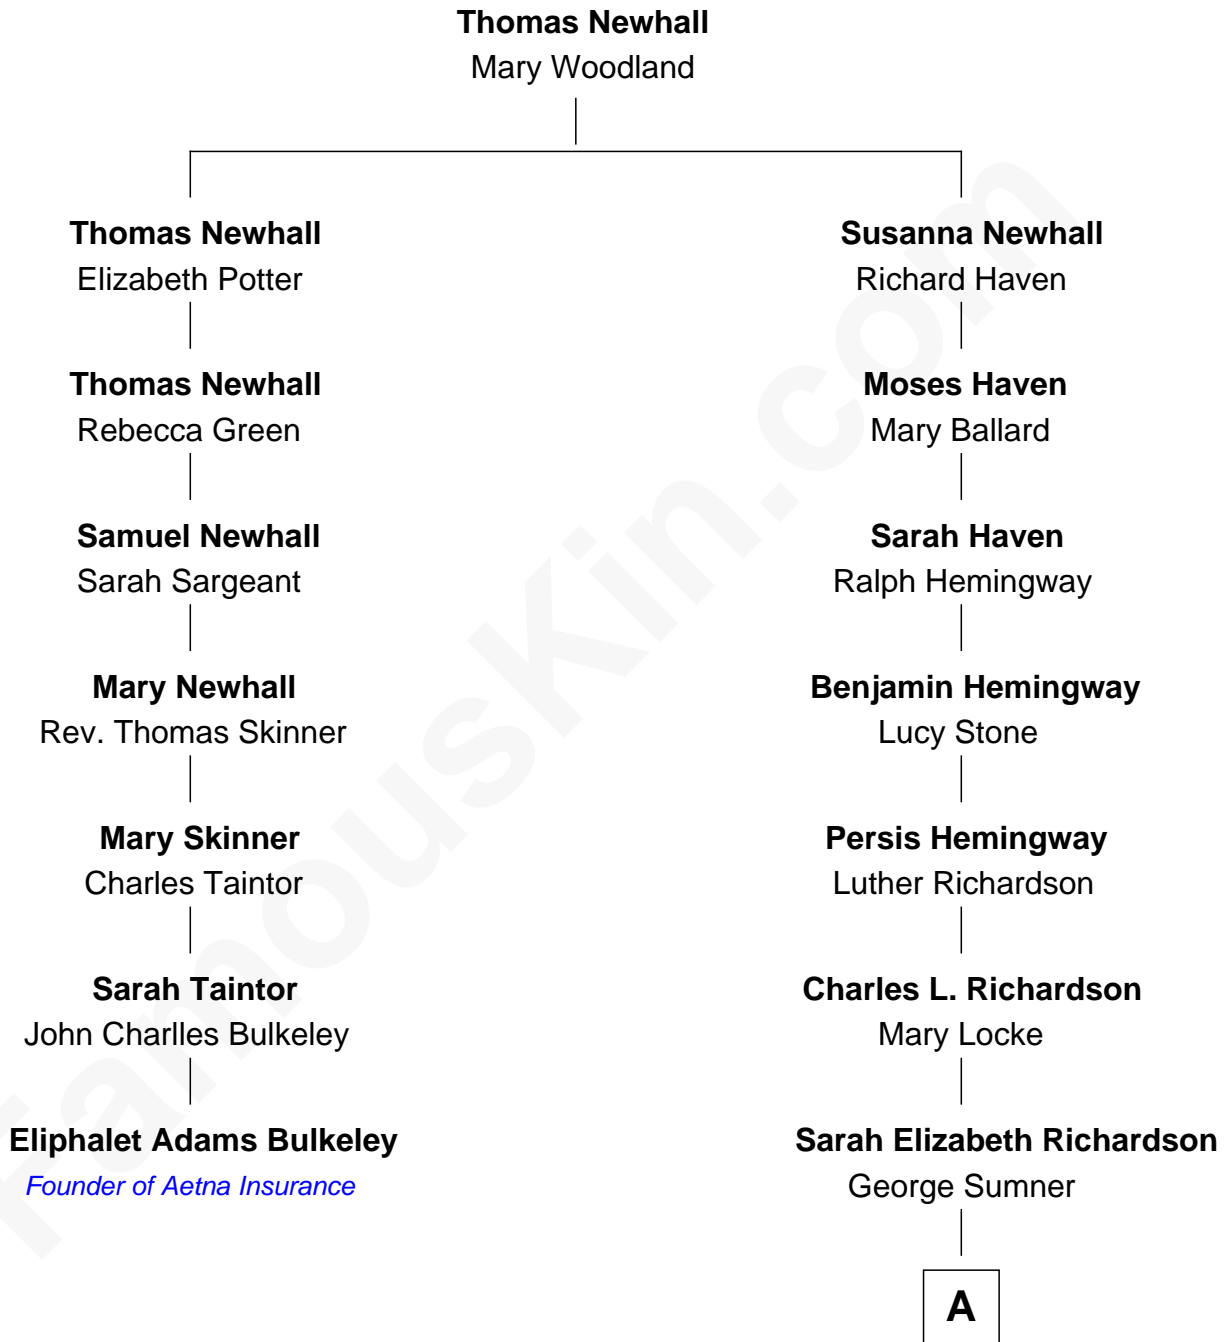

FamousKin.com
Relationship Chart of
Eliphalet Adams Bulkeley
Founder of Aetna Insurance

6th cousin 2 times removed of
Sumner Sewall
58th Governor of Maine

A

|
Mary Locke Sumner
William Dunning Sewall

|
Sumner Sewall
58th Governor of Maine

FamousKin.com