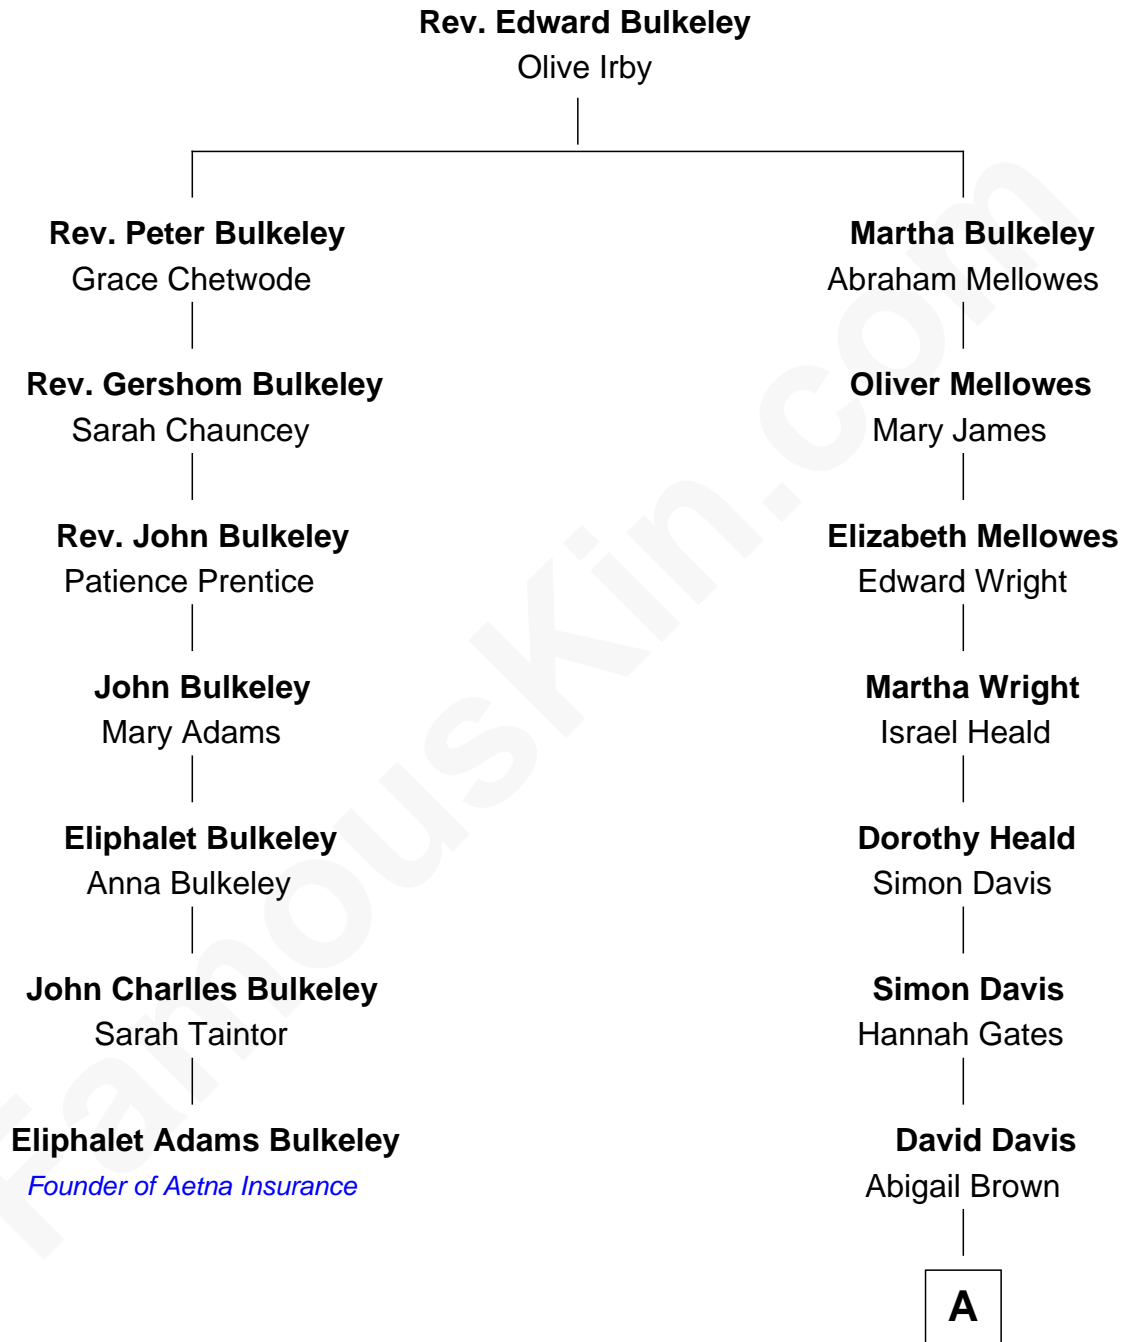

**FamousKin.com**  
**Relationship Chart of**  
**Eliphalet Adams Bulkeley**  
*Founder of Aetna Insurance*

**6th cousin 3 times removed of**  
**John Davis Long**  
*32nd Governor of Massachusetts*

**A**

Simon Davis  
Persis Temple

Julia Temple Davis  
Zadoc Long

John Davis Long  
*32nd Governor of Massachusetts*

FamousKin.com