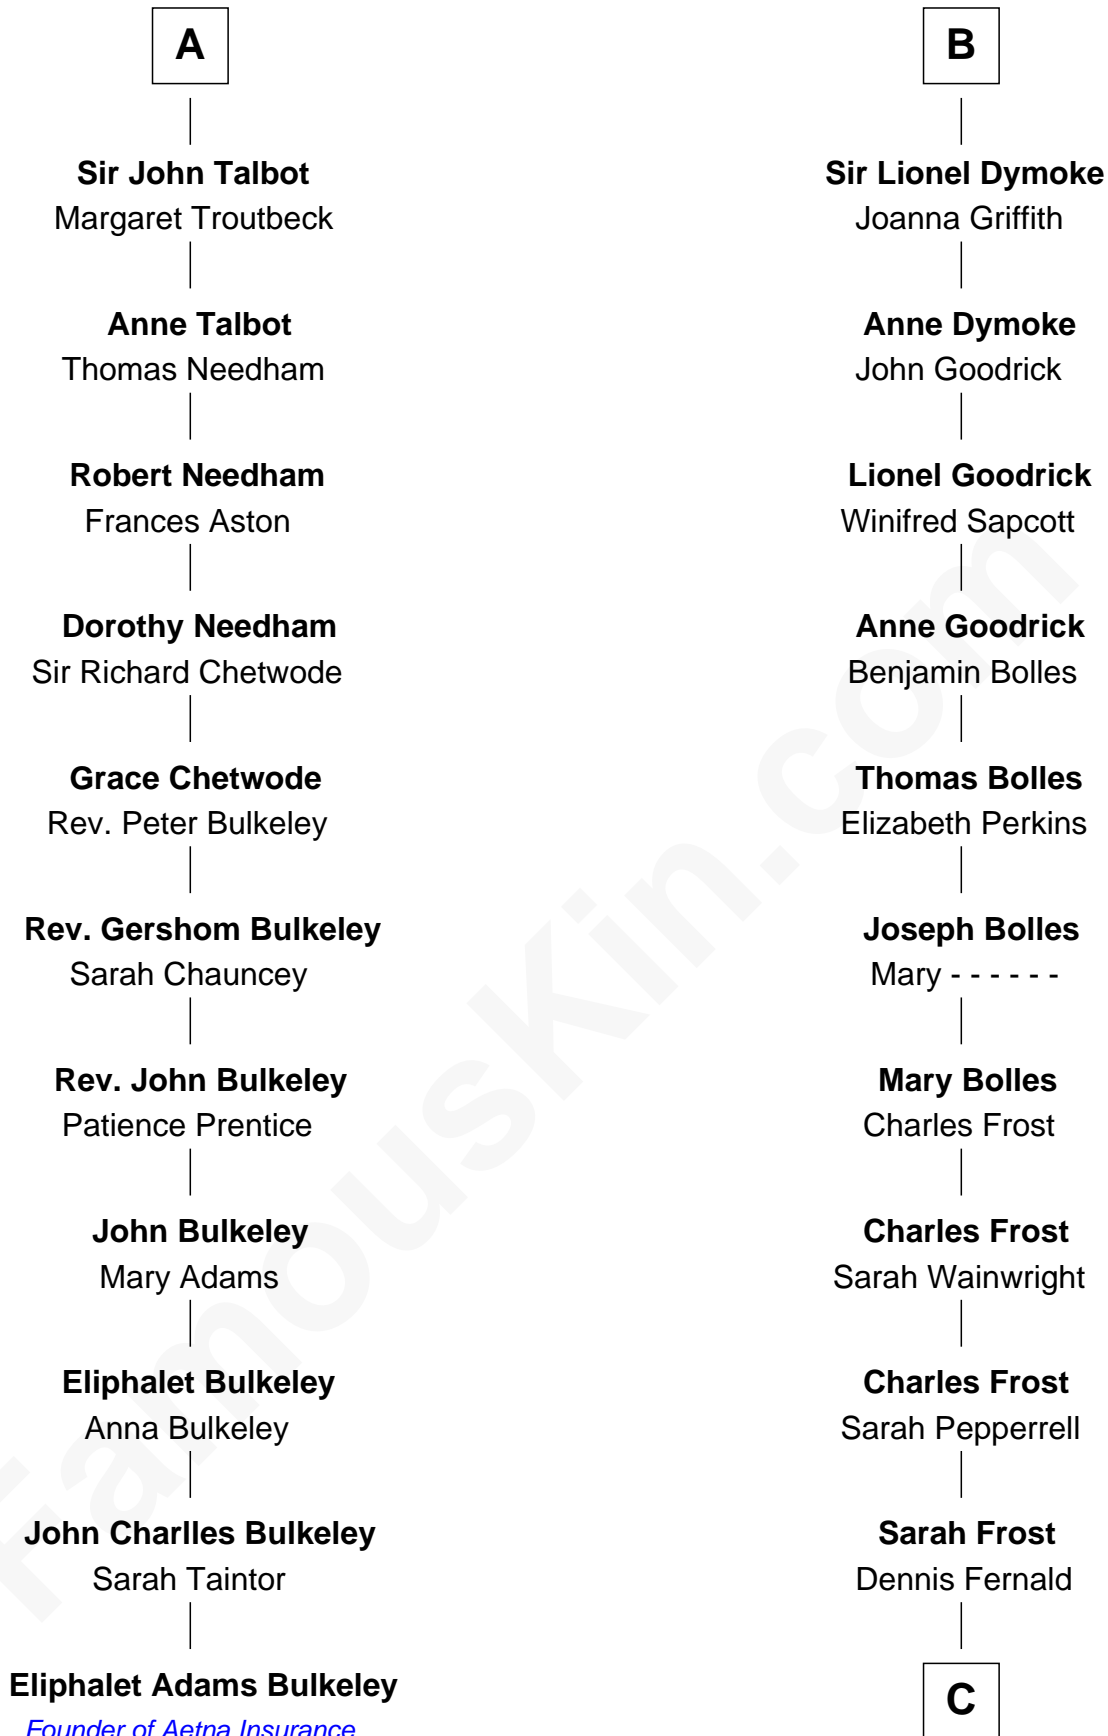

**FamousKin.com**  
**Relationship Chart of**  
**Eliphalet Adams Bulkeley**  
*Founder of Aetna Insurance*

17th cousin 3 times removed of

**John Fremont Hill**  
*45th Governor of Maine*

**C**

—  
**Miriam Fernald**

William Leighton

—  
**Andrew Pepperrell Leighton**

Sarah Catherine Odiorne

—  
**Miriam Leighton**

William Hill

—  
**John Fremont Hill**

*45th Governor of Maine*

FamousKin.com