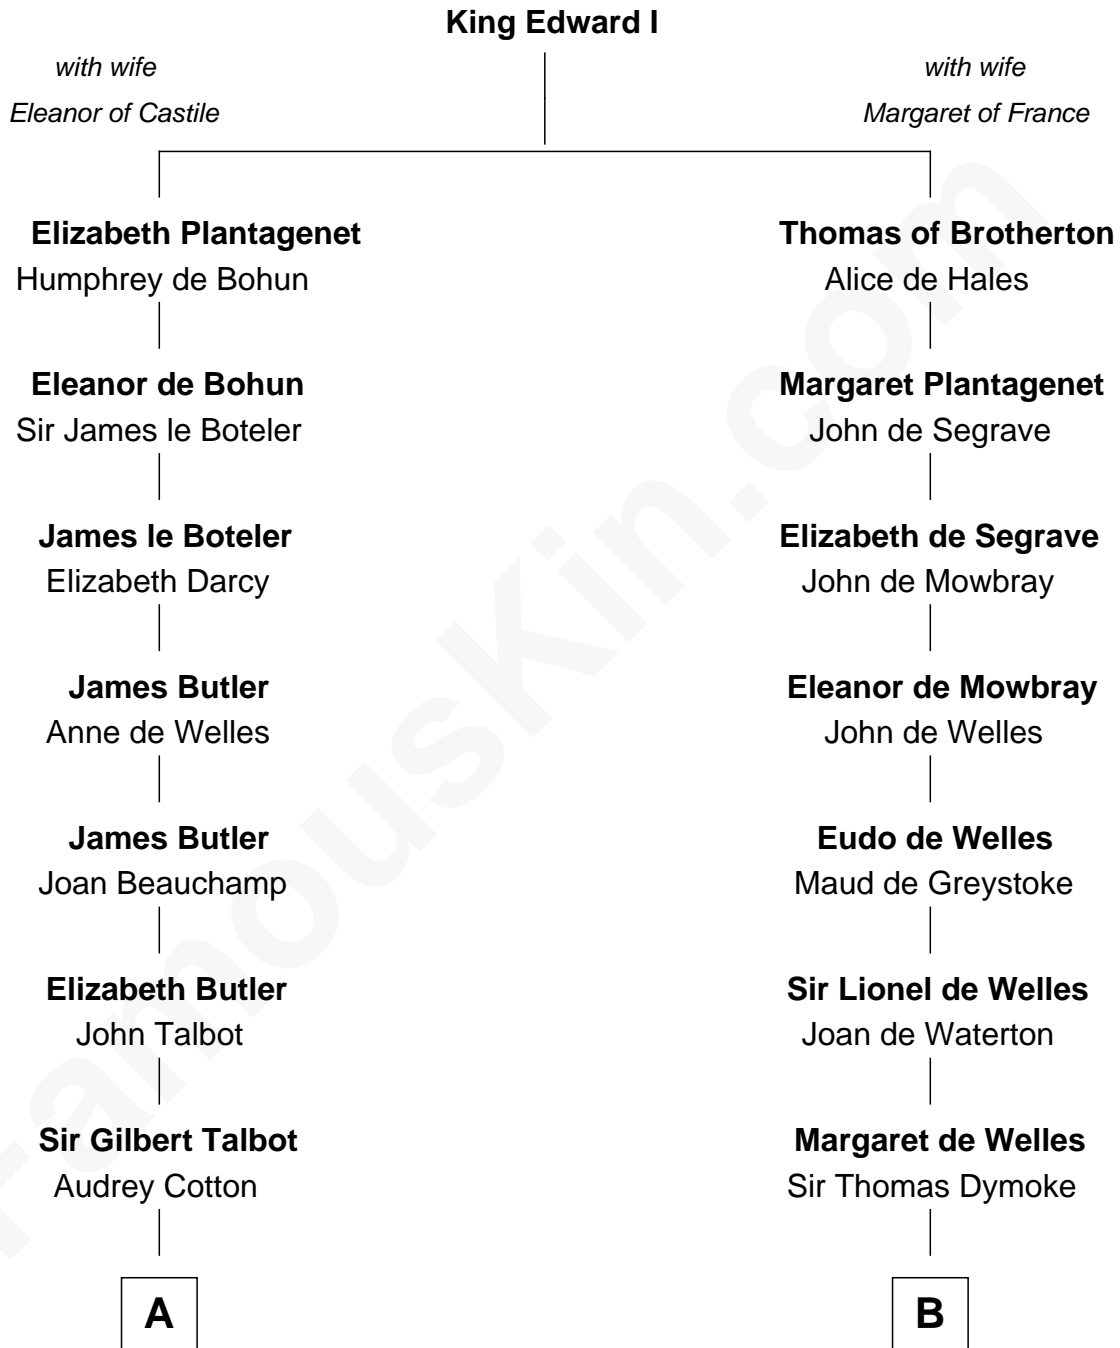

**FamousKin.com**  
**Relationship Chart of**  
**Eliphalet Adams Bulkeley**  
*Founder of Aetna Insurance*

17th cousin 3 times removed of

**John Fremont Hill**  
*45th Governor of Maine*

**C**

—  
**Miriam Fernald**

William Leighton

—  
**Andrew Pepperrell Leighton**

Sarah Catherine Odiorne

—  
**Miriam Leighton**

William Hill

—  
**John Fremont Hill**

*45th Governor of Maine*

FamousKin.com