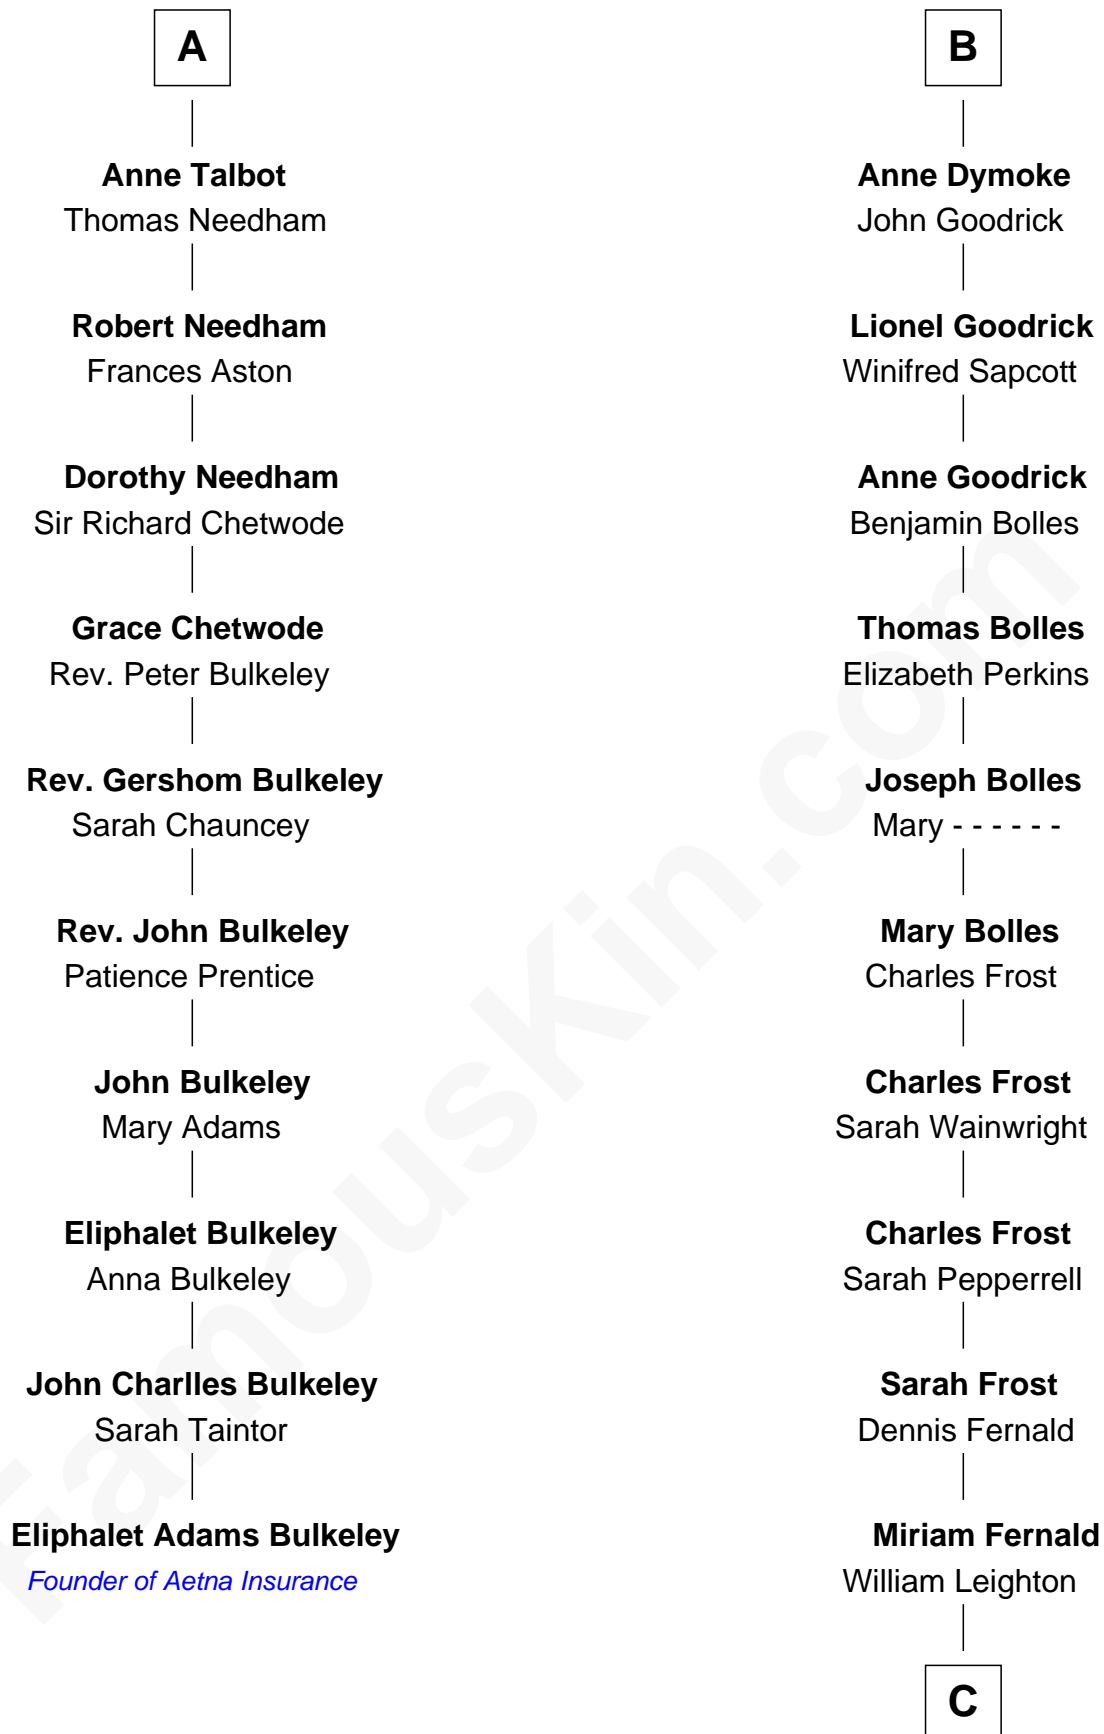

FamousKin.com
Relationship Chart of
Eliphalet Adams Bulkeley
Founder of Aetna Insurance

16th cousin 3 times removed of
John Fremont Hill
45th Governor of Maine

C

Andrew Pepperrell Leighton

Sarah Catherine Odiorne

Miriam Leighton

William Hill

John Fremont Hill

45th Governor of Maine

FamousKin.com