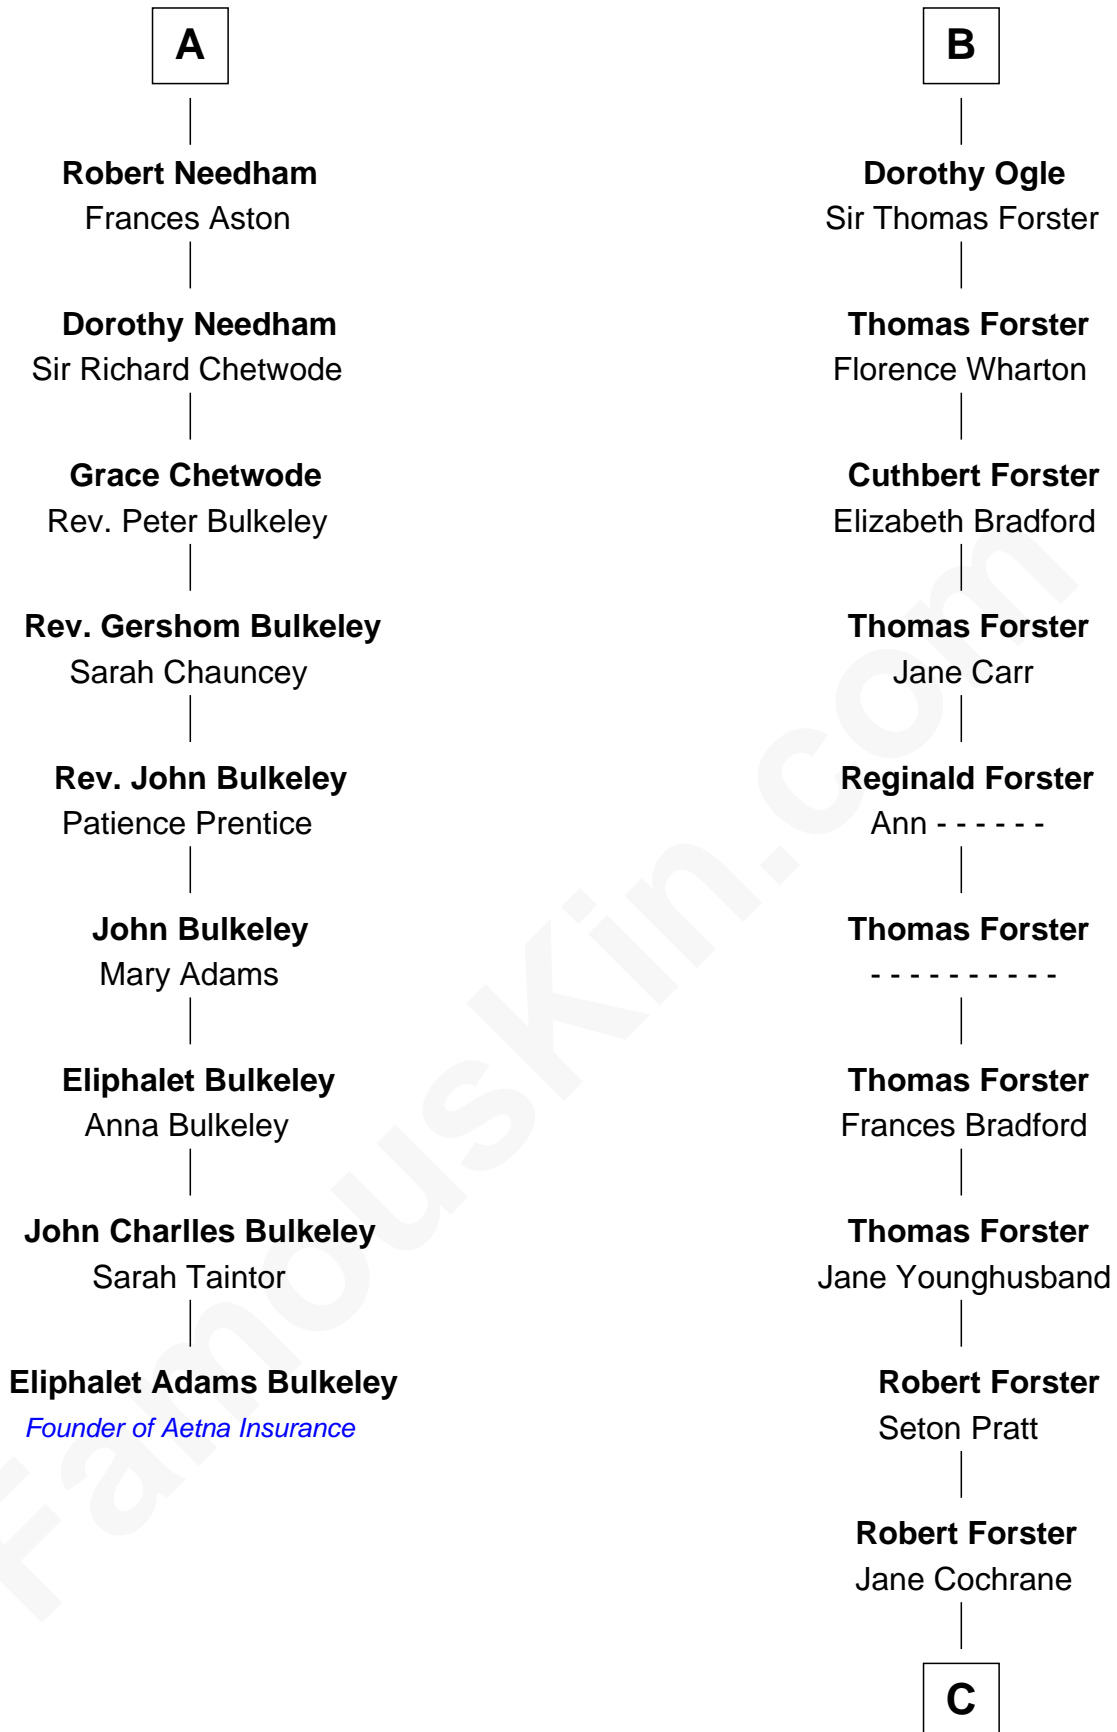

FamousKin.com

Relationship Chart of

Eliphalet Adams Bulkeley

Founder of Aetna Insurance

15th cousin 5 times removed of

Brian Forster
TV Actor

C

Lt-Col. Frederic Blanco Forster
Marian Jennette Sophia De Carteret