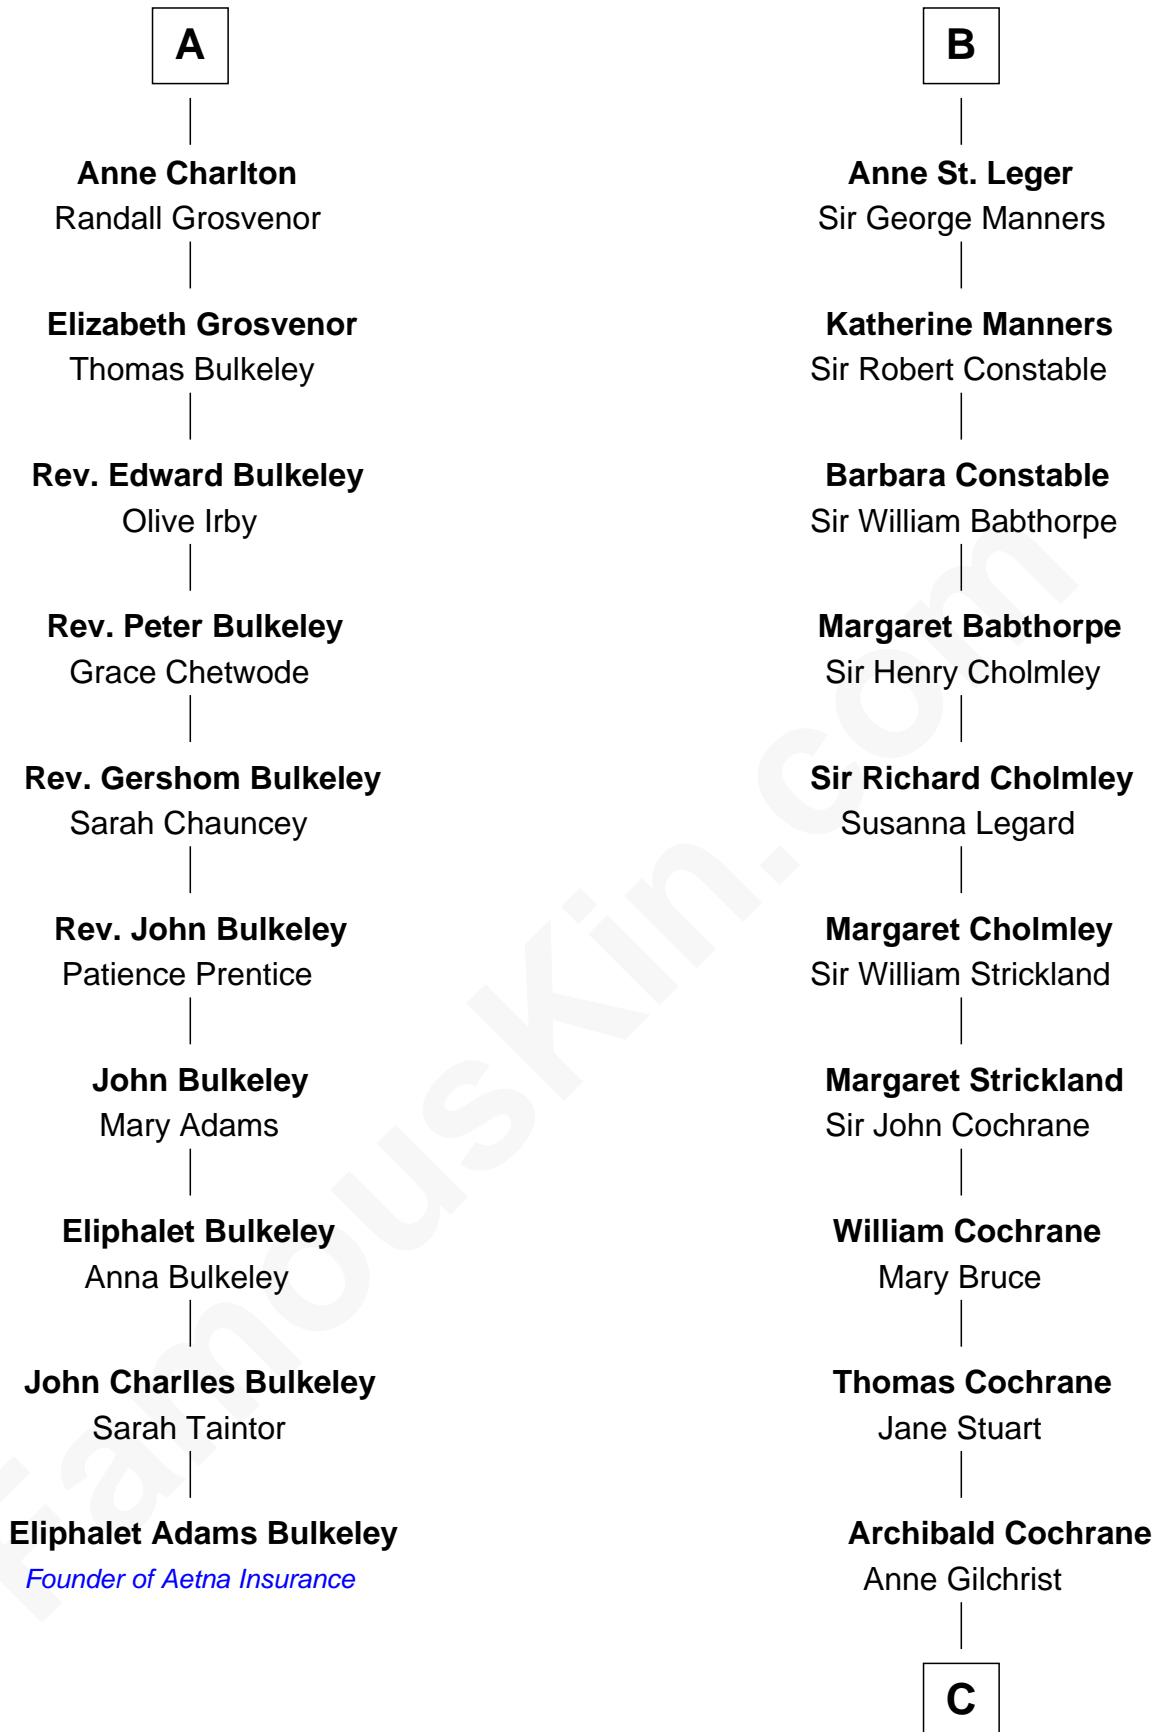

FamousKin.com
Relationship Chart of
Eliphalet Adams Bulkeley
Founder of Aetna Insurance

16th cousin 5 times removed of

Brian Forster
TV Actor

Sir Alan la Zouche
 Eleanor de Segrave

C

Jane Cochrane

Robert Forster

Lt-Col. Frederic Blanco Forster

Marian Jennette Sophia De Carteret

Frederic Percy Cochrane Forster

Alice Mary Biggs

Peter Cochrane Forster

Jennifer Dickens Downing

Brian Forster

TV Actor