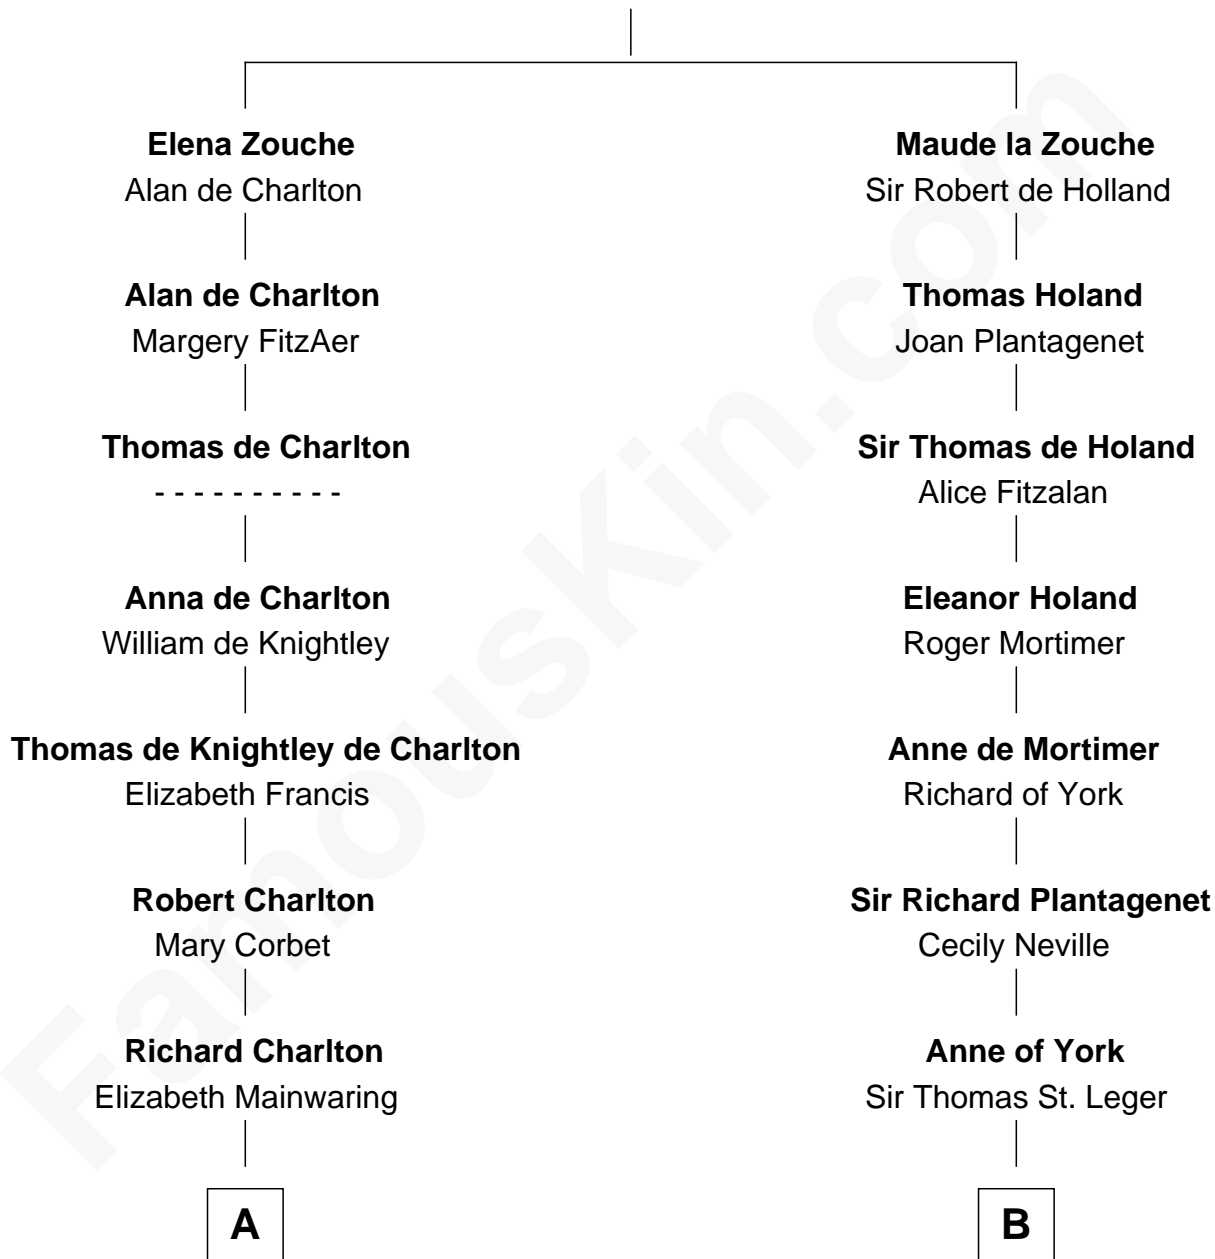

FamousKin.com
Relationship Chart of
Eliphalet Adams Bulkeley
Founder of Aetna Insurance

16th cousin 5 times removed of

Brian Forster
TV Actor

Sir Alan la Zouche
 Eleanor de Segrave

C

Jane Cochrane

Robert Forster

Lt-Col. Frederic Blanco Forster

Marian Jennette Sophia De Carteret

Frederic Percy Cochrane Forster

Alice Mary Biggs

Peter Cochrane Forster

Jennifer Dickens Downing

Brian Forster

TV Actor