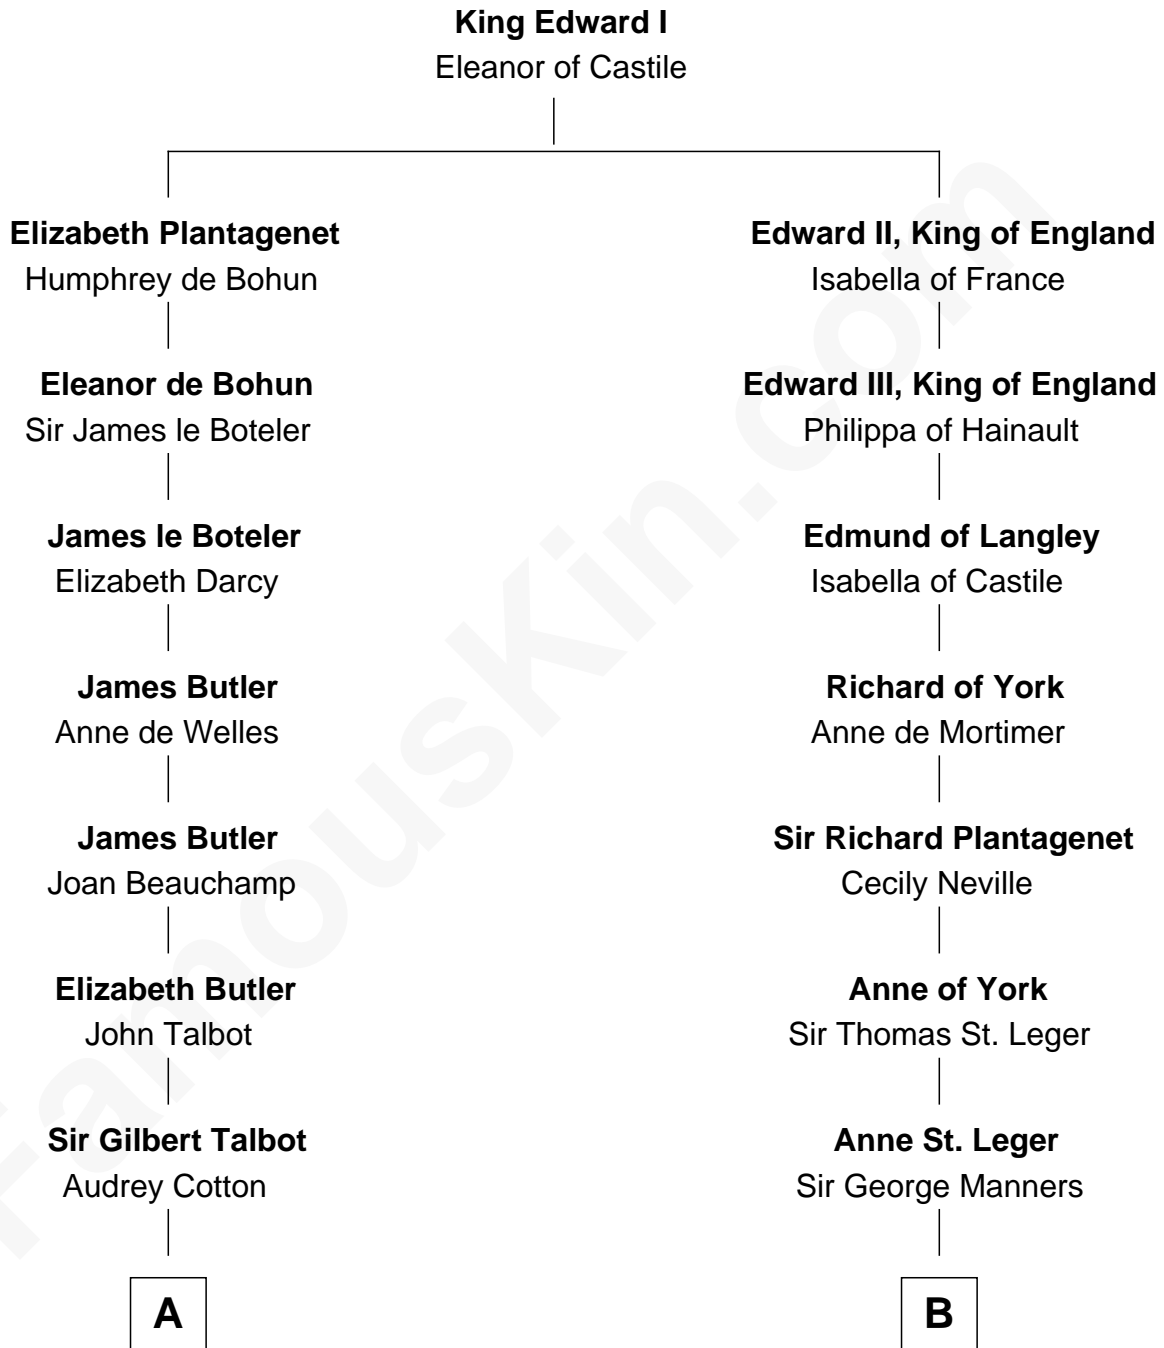

FamousKin.com
Relationship Chart of
Eliphalet Adams Bulkeley
Founder of Aetna Insurance

17th cousin 2 times removed of

Peter Forster
TV and Movie Actor

C

Lt-Col. Frederic Blanco Forster
Marian Jennette Sophia De Carteret

Frederic Percy Cochrane Forster
Alice Mary Biggs

Peter Forster
TV and Movie Actor

FamousKin.com