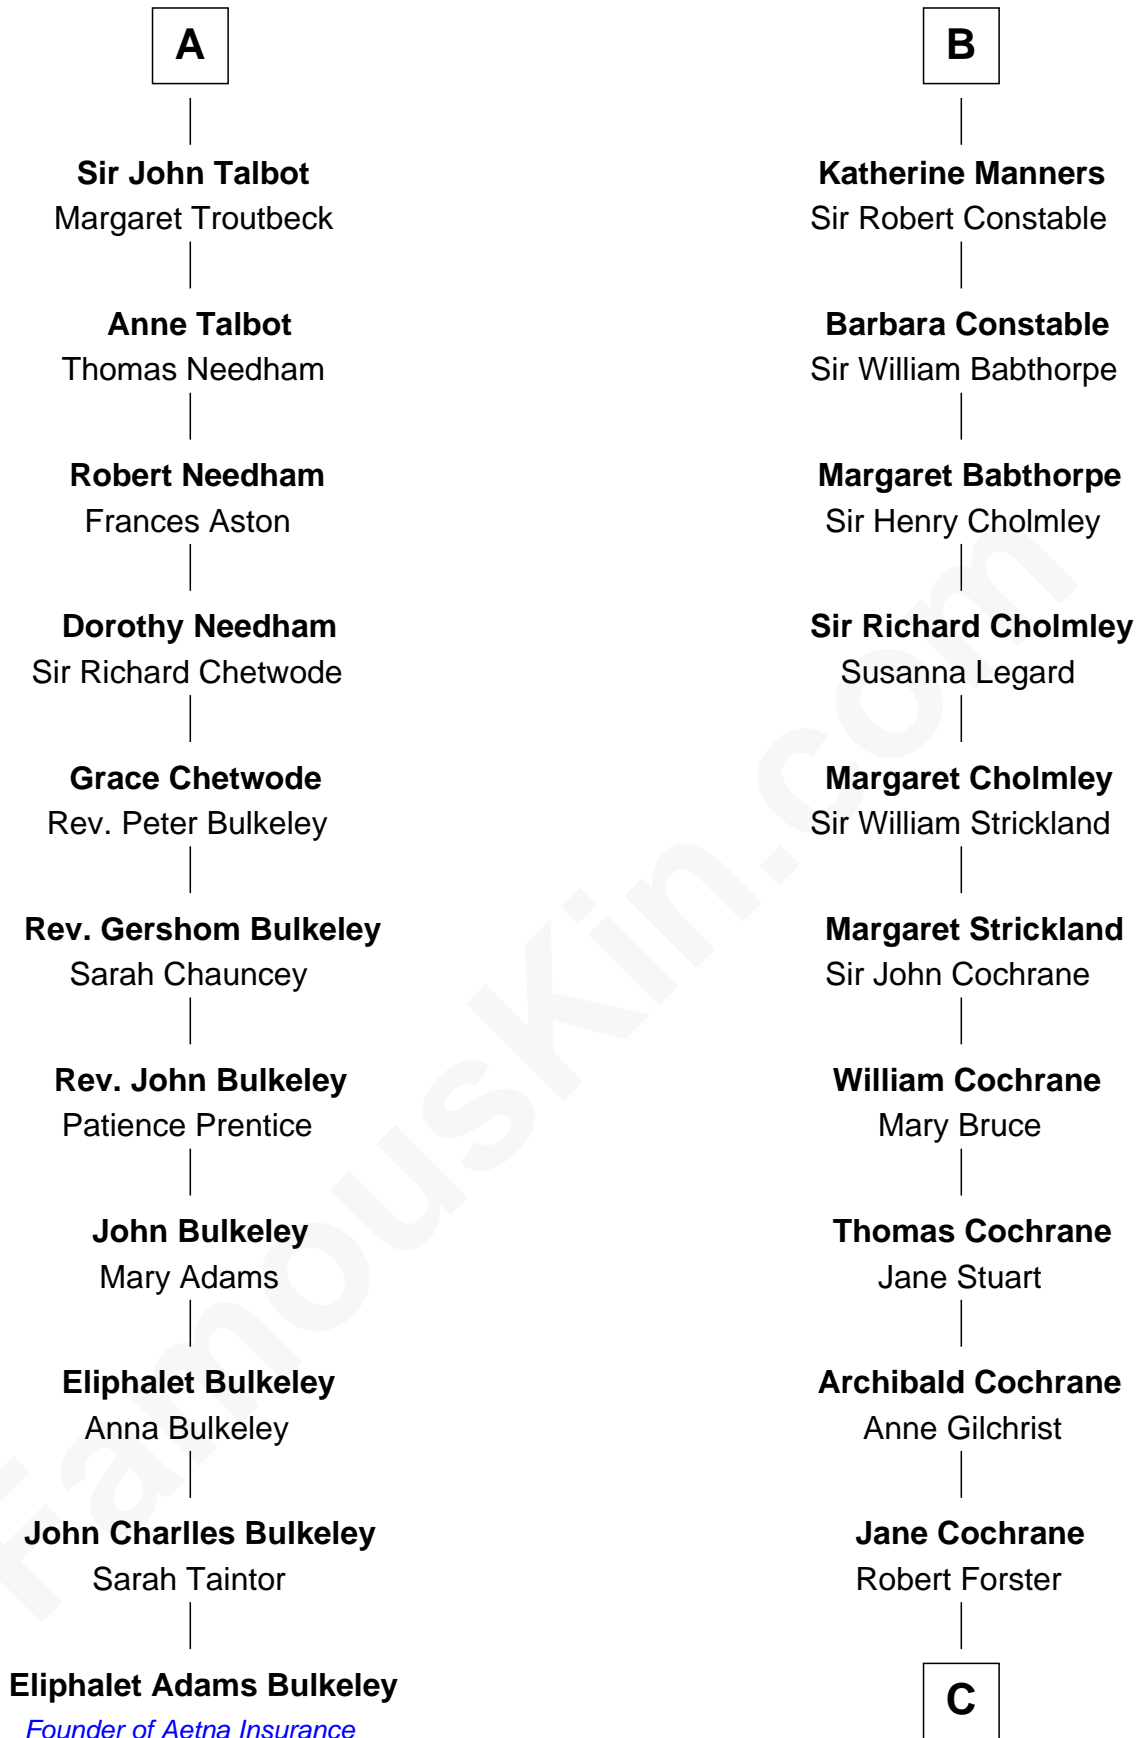

FamousKin.com
Relationship Chart of
Eliphalet Adams Bulkeley
Founder of Aetna Insurance

17th cousin 2 times removed of

Peter Forster
TV and Movie Actor

C

Lt-Col. Frederic Blanco Forster
Marian Jennette Sophia De Carteret

Frederic Percy Cochrane Forster
Alice Mary Biggs

Peter Forster
TV and Movie Actor

FamousKin.com