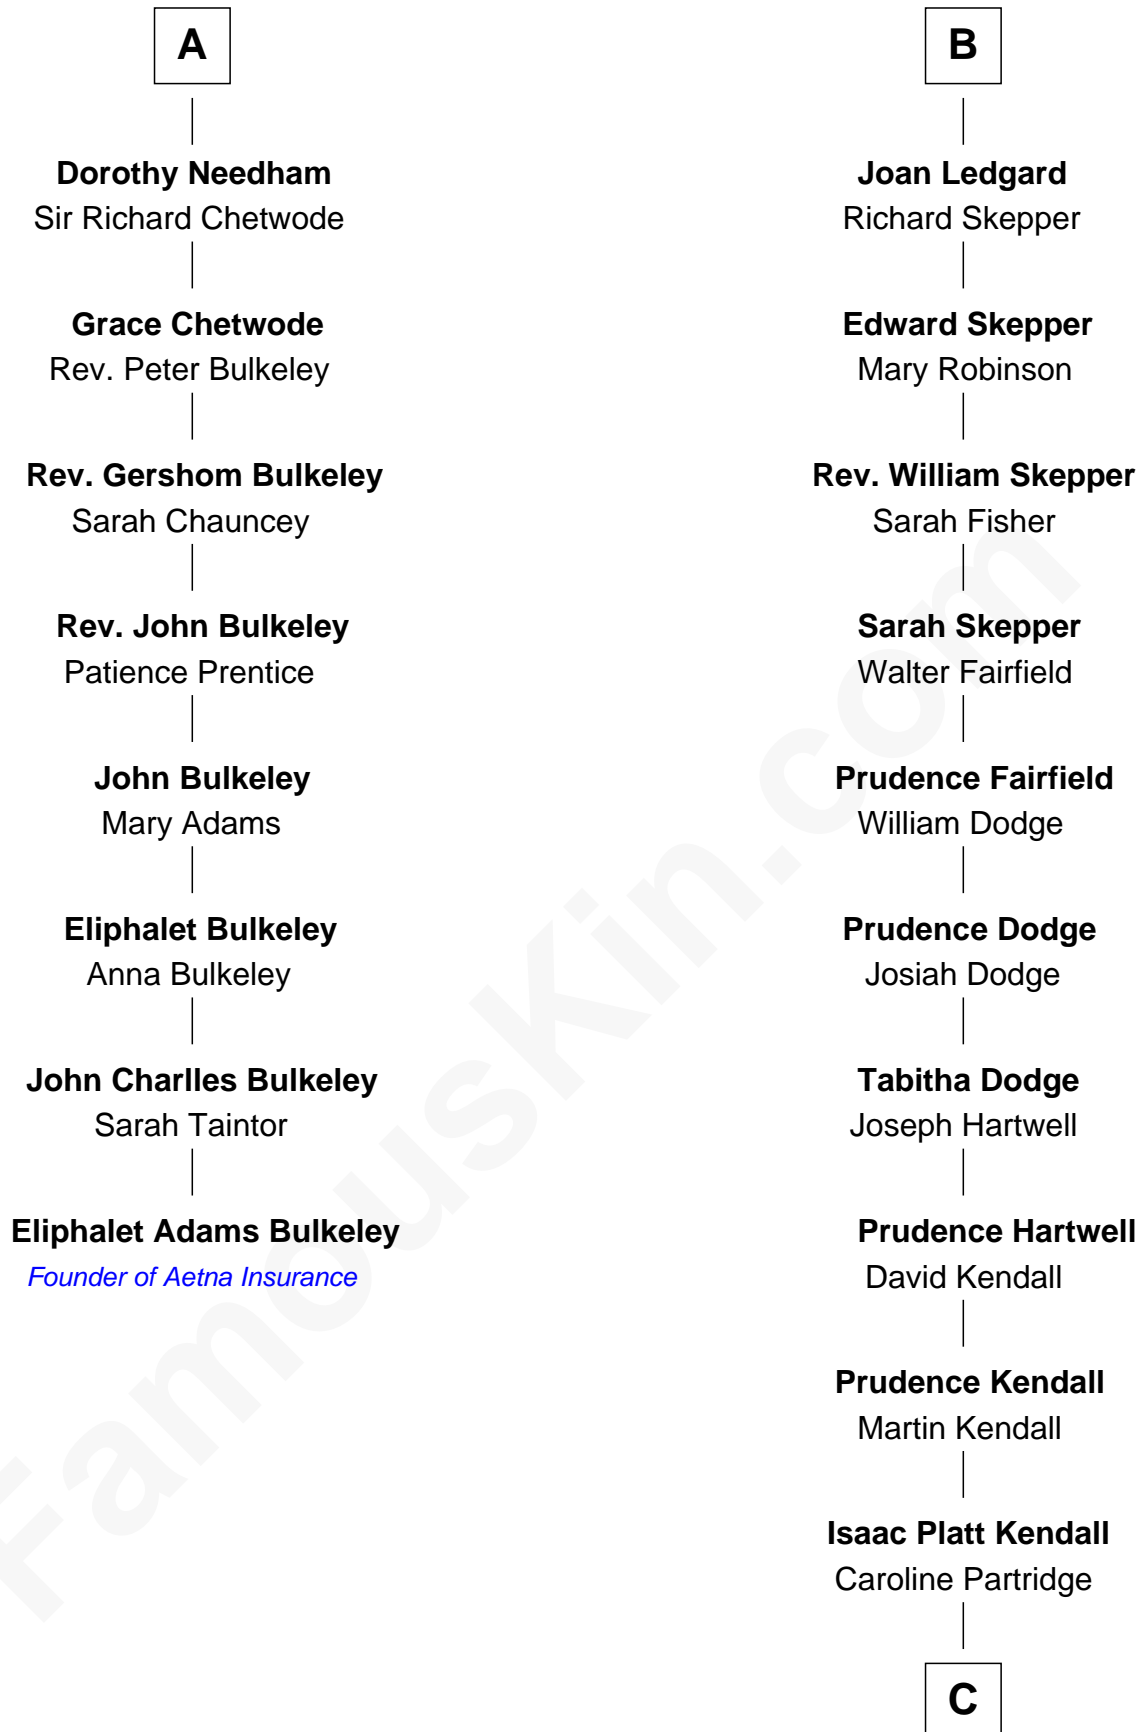

FamousKin.com
Relationship Chart of
Eliphalet Adams Bulkeley
Founder of Aetna Insurance

14th cousin 6 times removed of

Margot Kidder
TV and Movie Actress

C

Louise Kendall

Willard Kidder

Sidney Jesse Kidder

Margaret Powell

Kendall Kidder

Jocelyn Mary Wilson

Margot Kidder

TV and Movie Actress

FamousKin.com