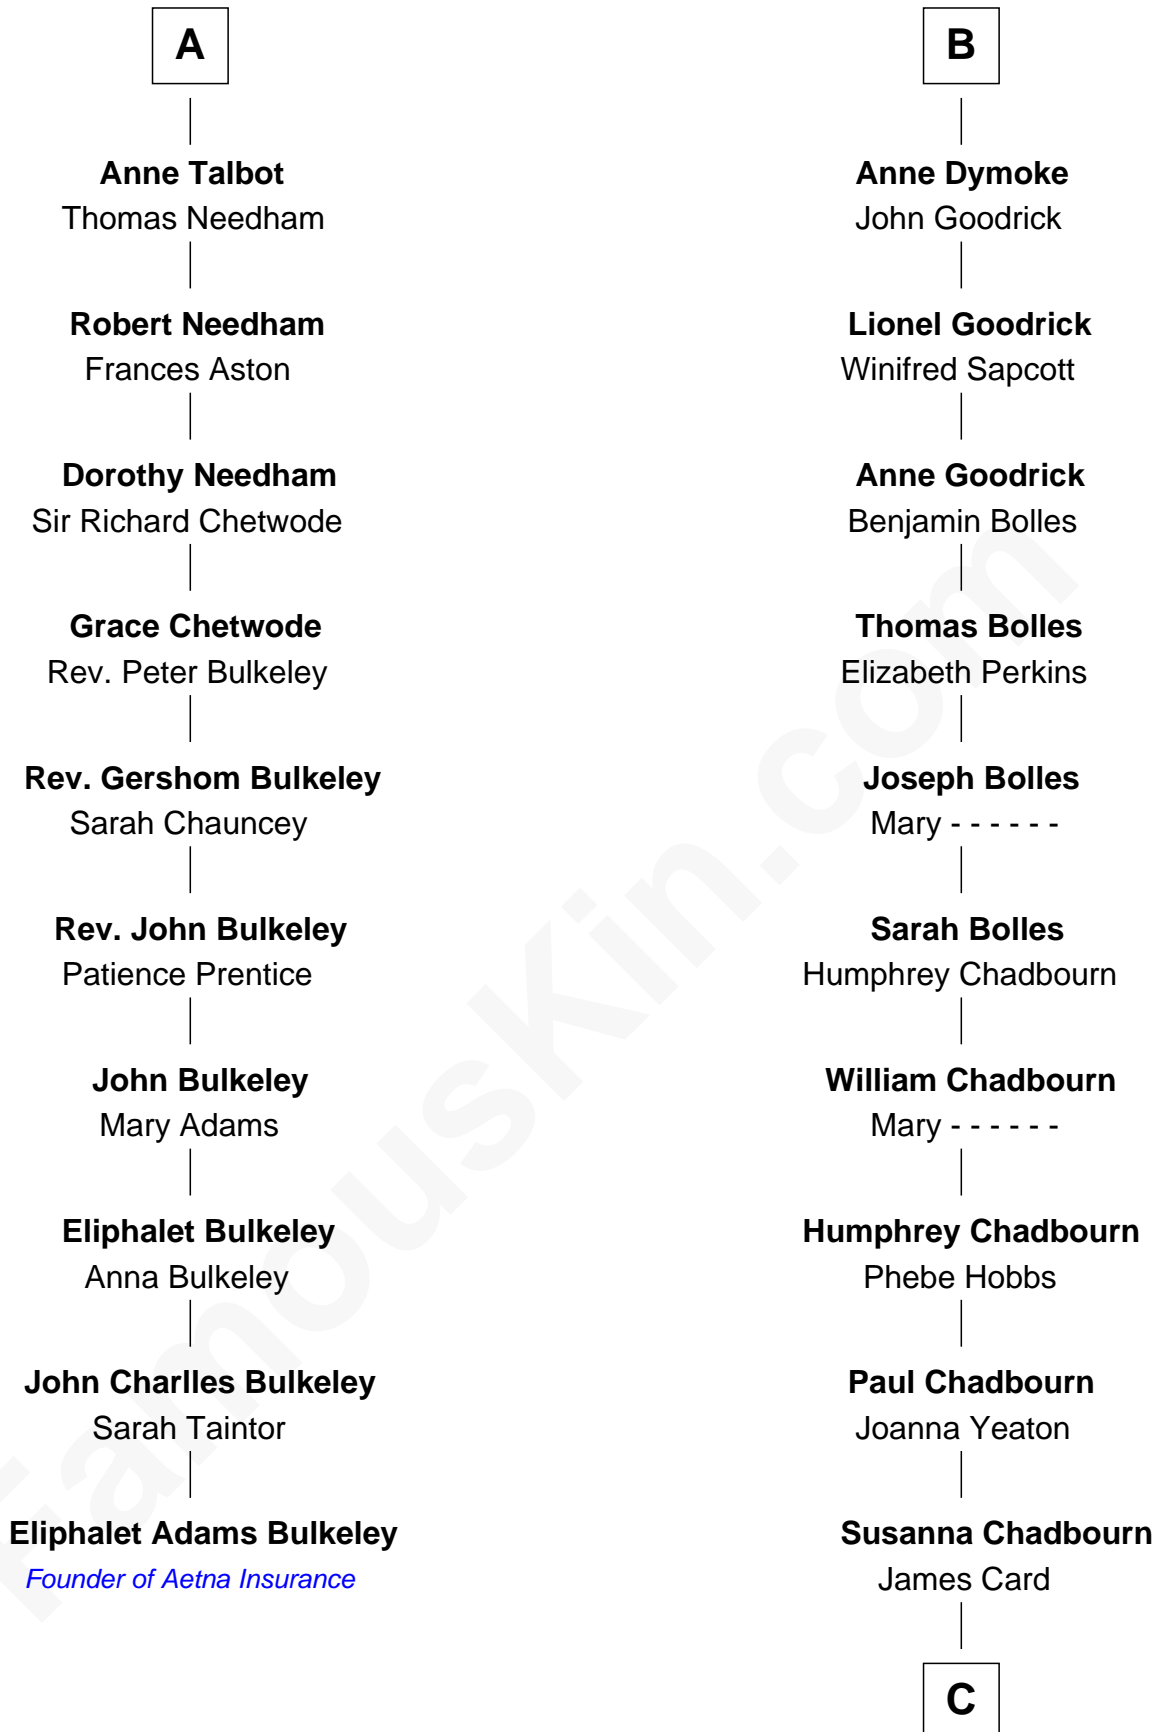

FamousKin.com
Relationship Chart of
Eliphalet Adams Bulkeley
Founder of Aetna Insurance

16th cousin 5 times removed of
Andrew Card
21st White House Chief of Staff

C

John Chadbourne Card

Dorcas Maria Usher

John Henry Card

Ella Ida Hill

John Henry Card

Elizabeth French Platts

Andrew Hill Card

Joyce Ann Whitaker

Andrew Card

21st White House Chief of Staff