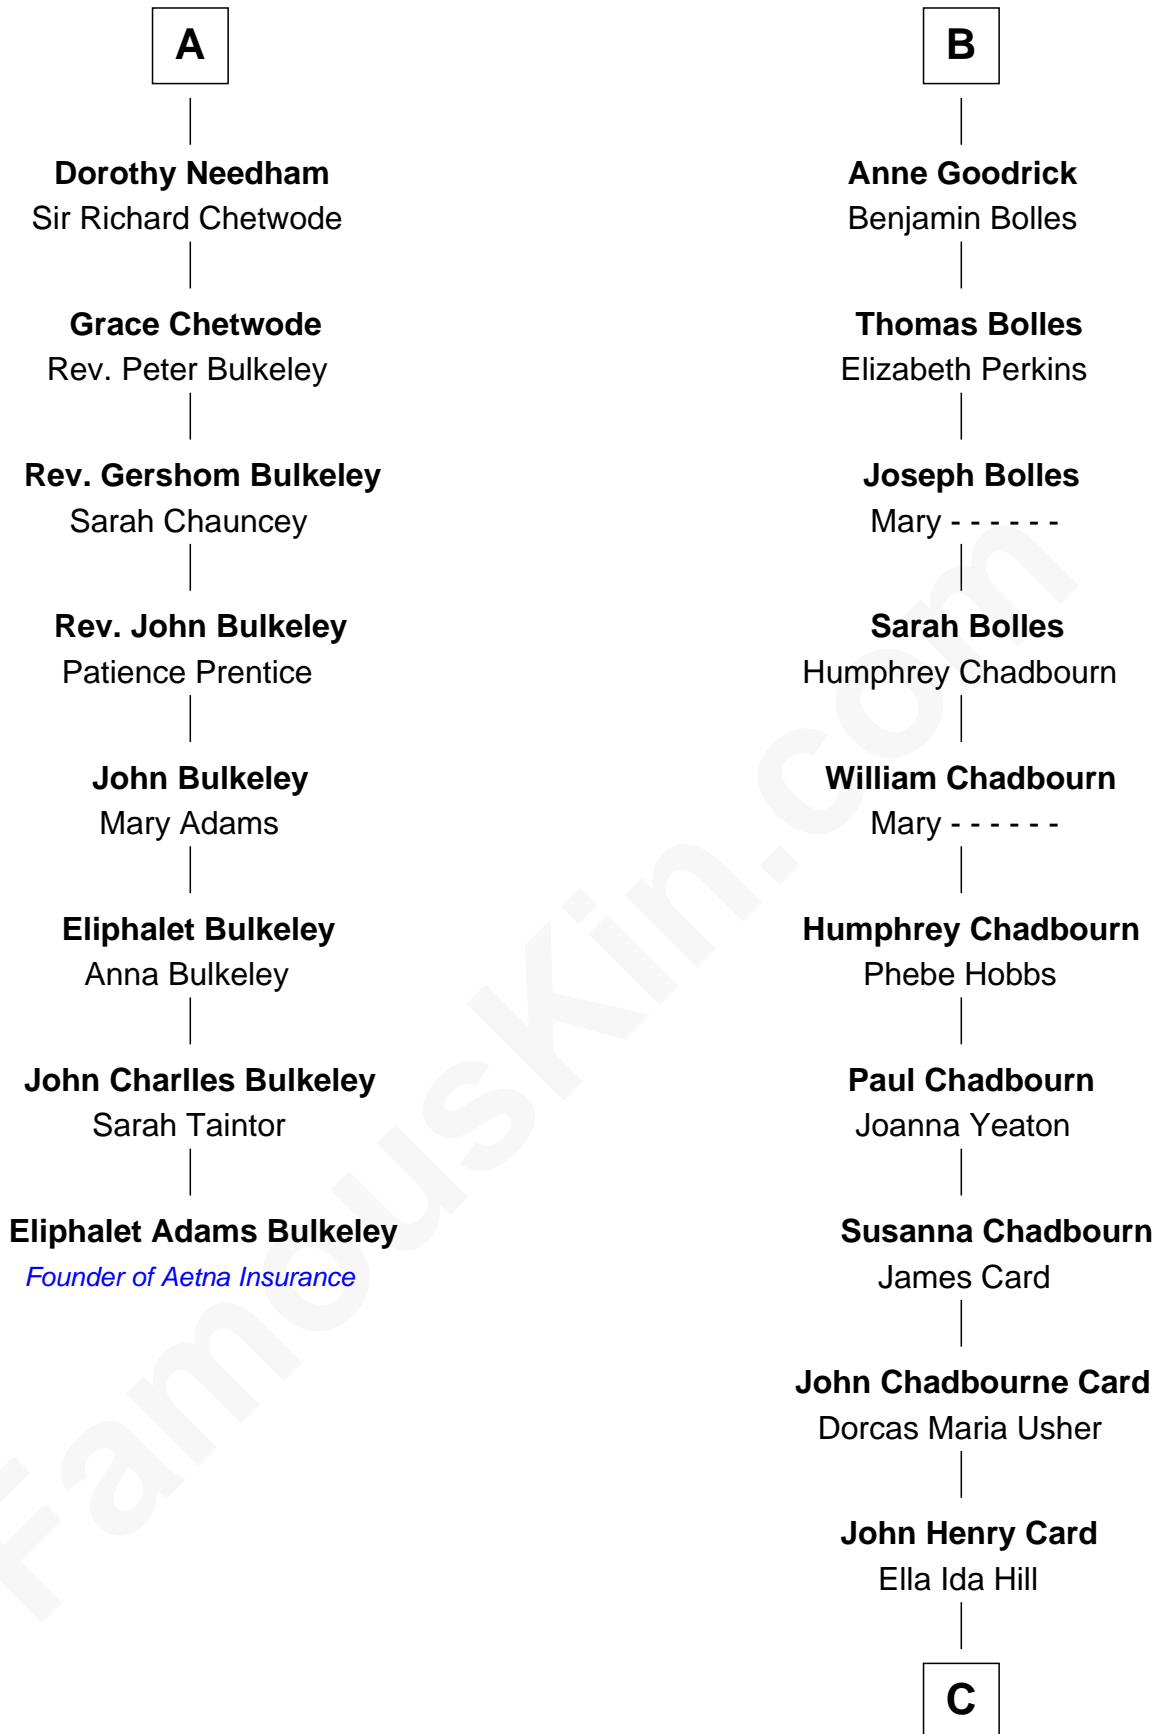

FamousKin.com
Relationship Chart of
Eliphalet Adams Bulkeley
Founder of Aetna Insurance

14th cousin 5 times removed of

Andrew Card
21st White House Chief of Staff

C

John Henry Card
Elizabeth French Platts

Andrew Hill Card
Joyce Ann Whitaker

Andrew Card
21st White House Chief of Staff

FamousKin.com