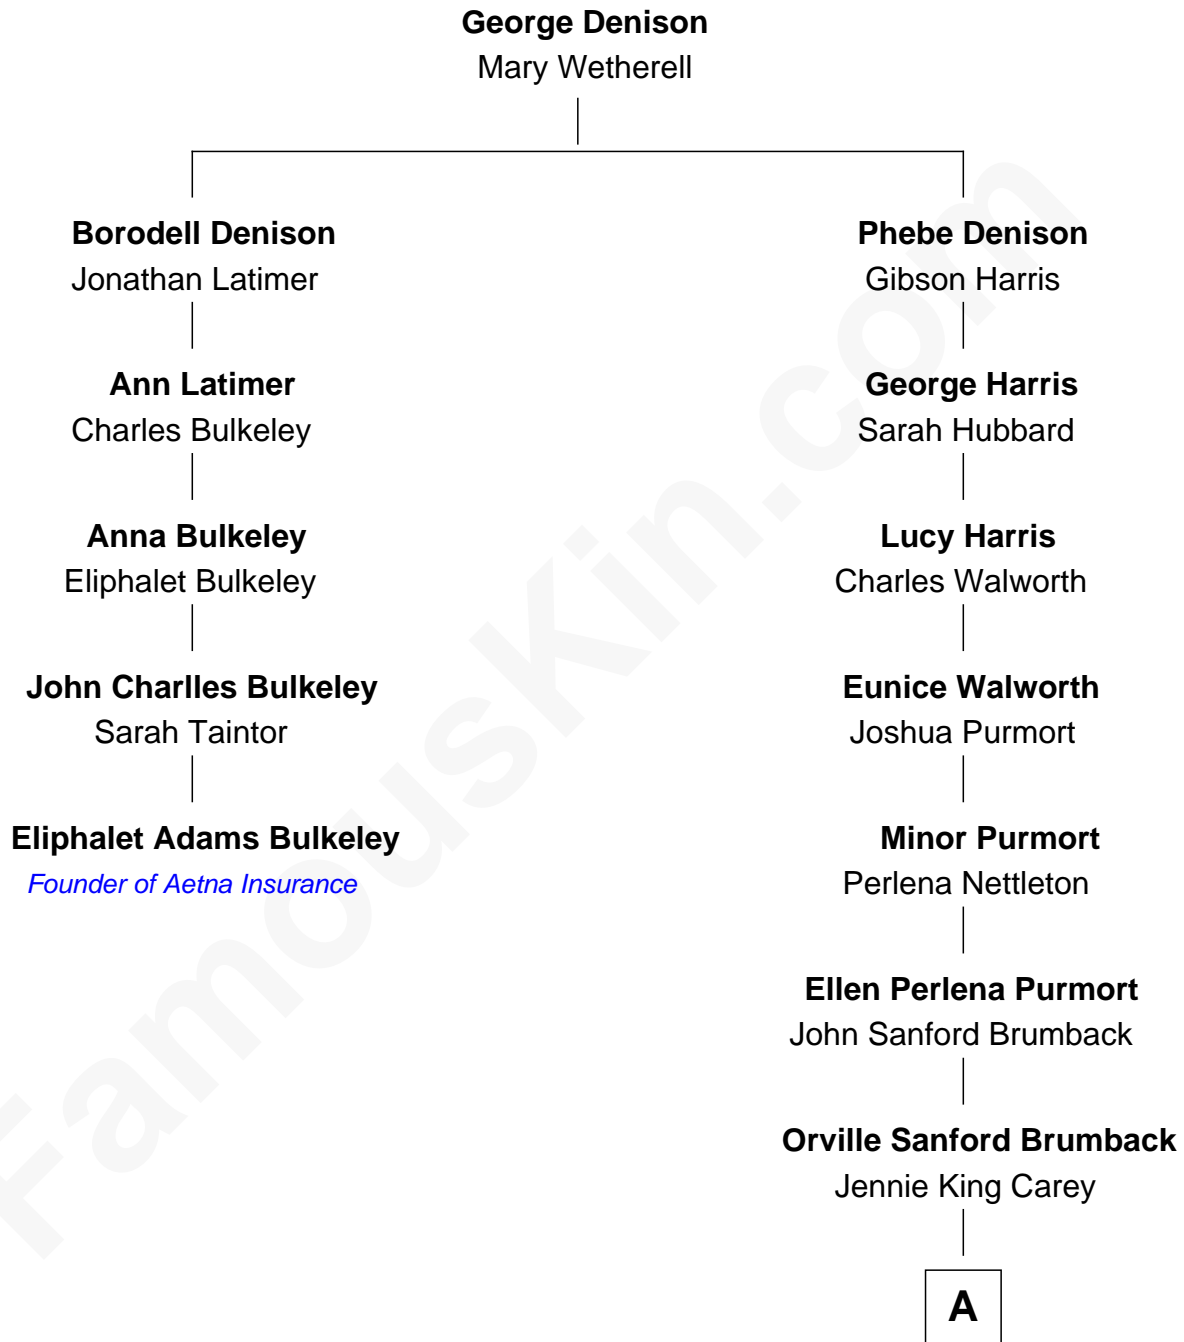

FamousKin.com
Relationship Chart of
Eliphalet Adams Bulkeley
Founder of Aetna Insurance

4th cousin 4 times removed of

Lyman Spitzer
Astronomer and Theoretical Physicist

A

Blanche Carey Brumback

Lyman Strong Spitzer