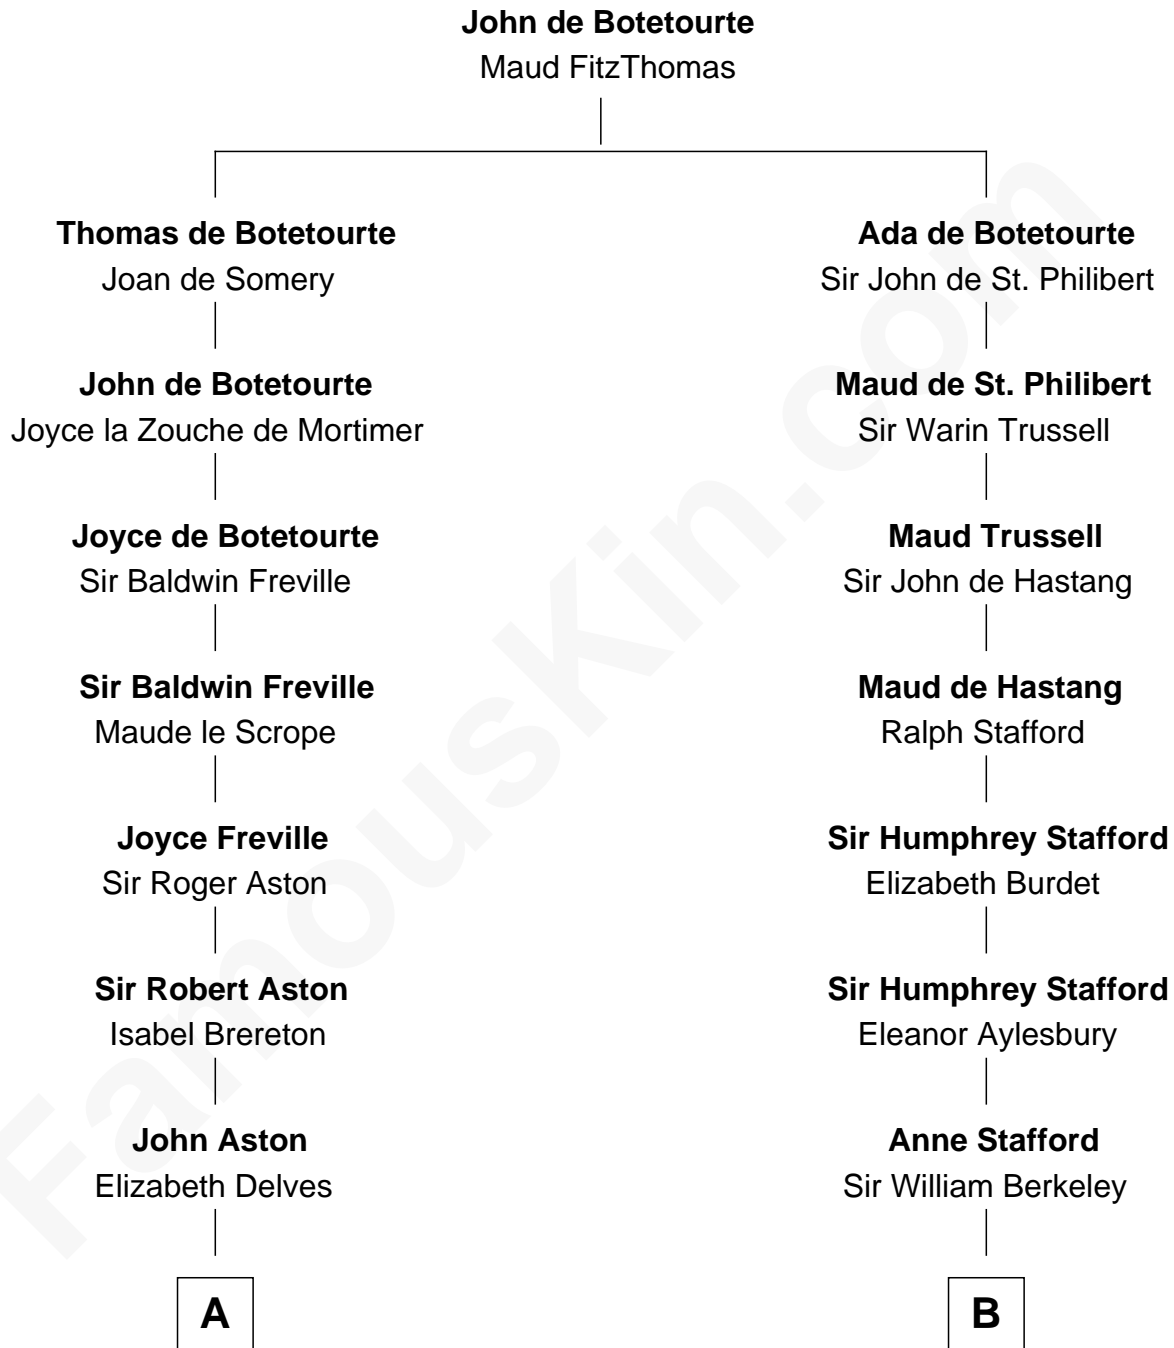

FamousKin.com
Relationship Chart of
Eliphalet Adams Bulkeley
Founder of Aetna Insurance

17th cousin 4 times removed of

Clare Eames
Silent Movie Actress

C

Martha Cotton

Joel Thompson

Martha Cotton Thompson

Nathaniel Eames

Ithamer Bellows Eames

Emma Hayden

Harold Hayden Eames

Clare Hamilton

Clare Eames

Silent Movie Actress

FamousKin.com