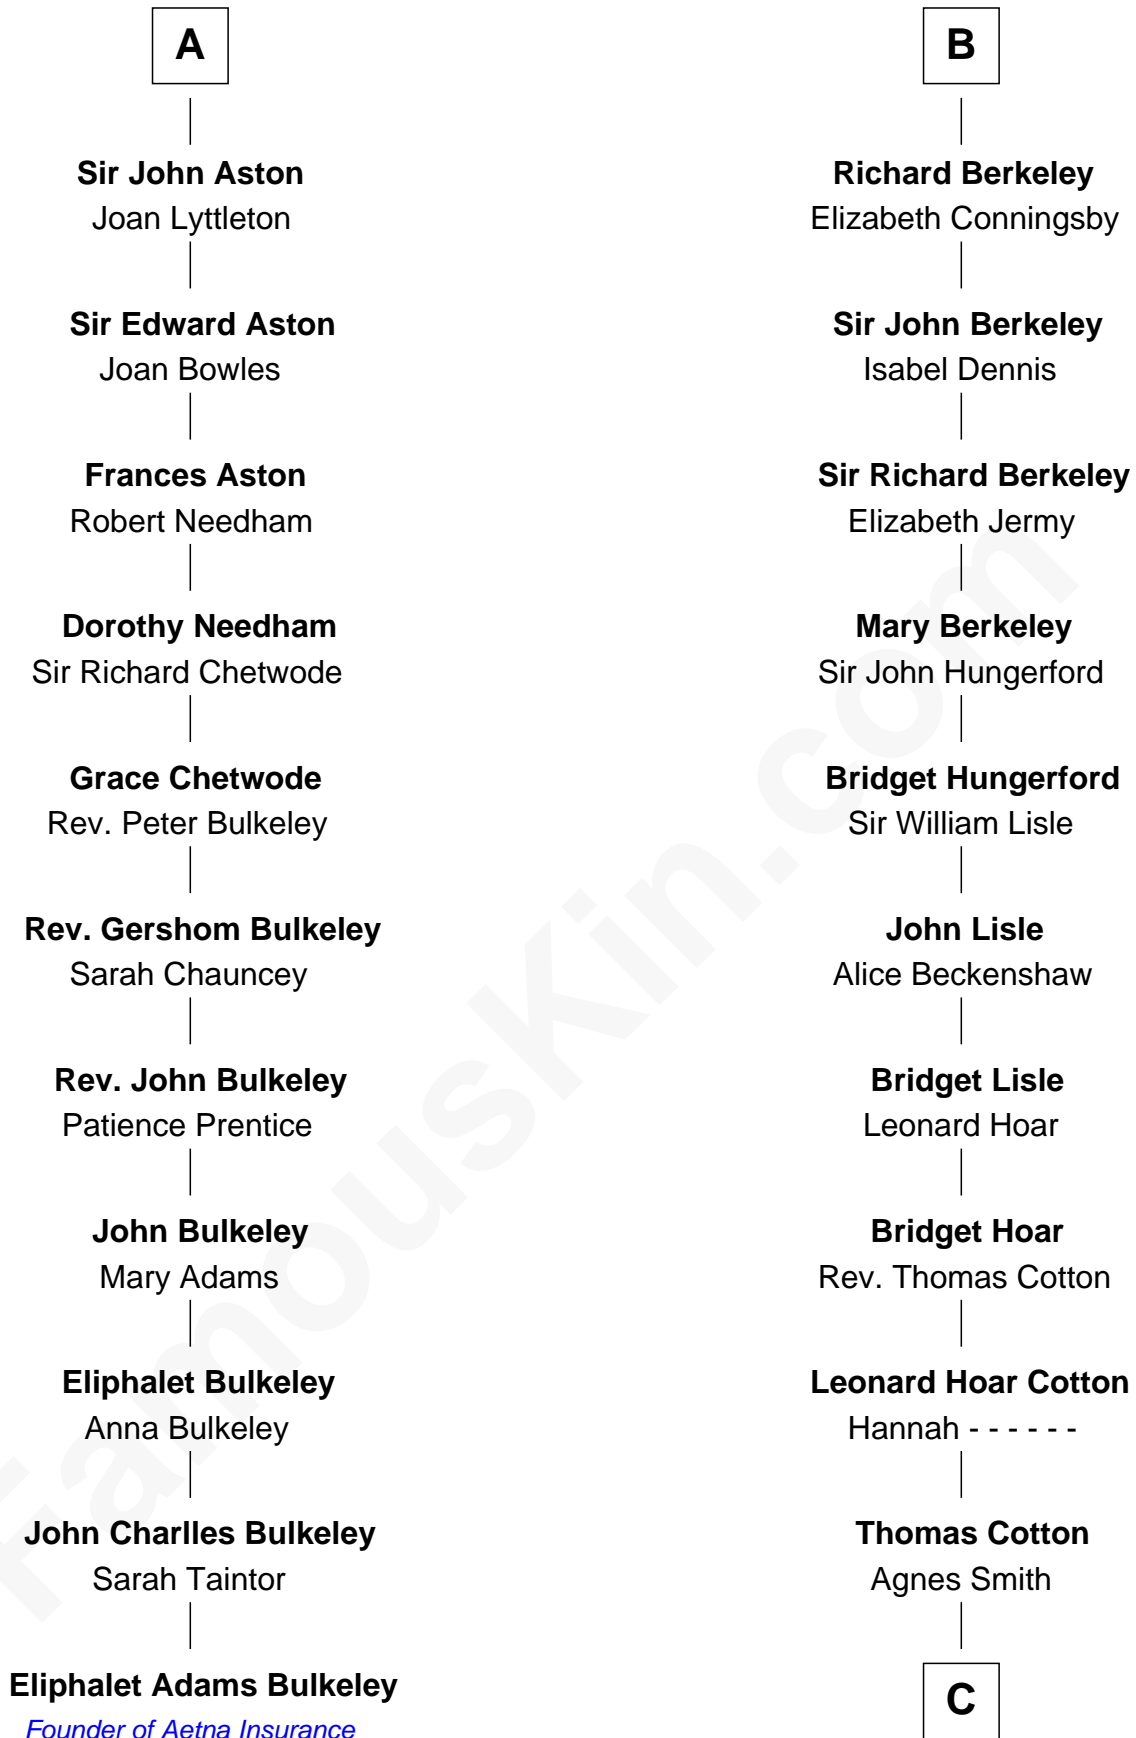

FamousKin.com
Relationship Chart of
Eliphalet Adams Bulkeley
Founder of Aetna Insurance

17th cousin 4 times removed of

Clare Eames
Silent Movie Actress

C

Martha Cotton

Joel Thompson

Martha Cotton Thompson

Nathaniel Eames

Ithamer Bellows Eames

Emma Hayden

Harold Hayden Eames

Clare Hamilton

Clare Eames

Silent Movie Actress

FamousKin.com