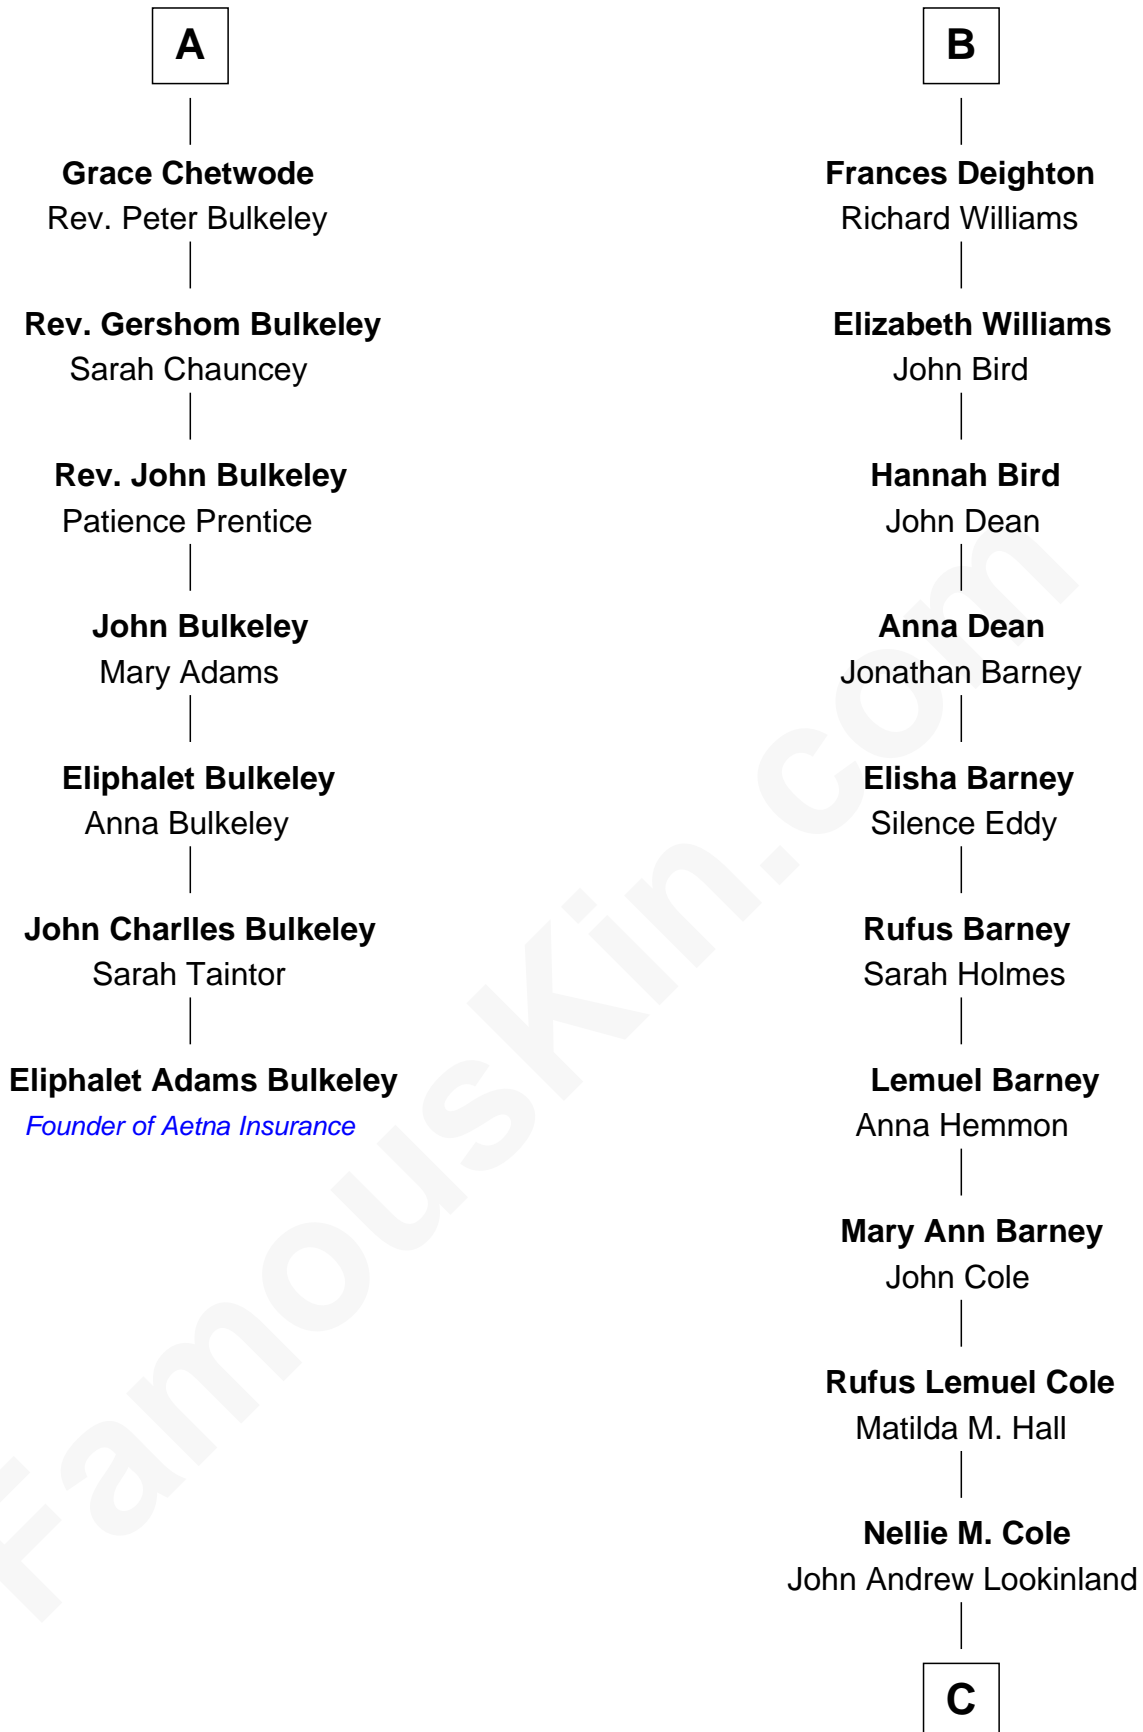

FamousKin.com
Relationship Chart of
Eliphalet Adams Bulkeley
Founder of Aetna Insurance

13th cousin 6 times removed of

Michael Lookinland
TV Actor

C

Orrin Paul Lookinland

Madeline Tait

Paul Russell Lookinland

Karen Ruth McKinney

Michael Lookinland

TV Actor

FamousKin.com