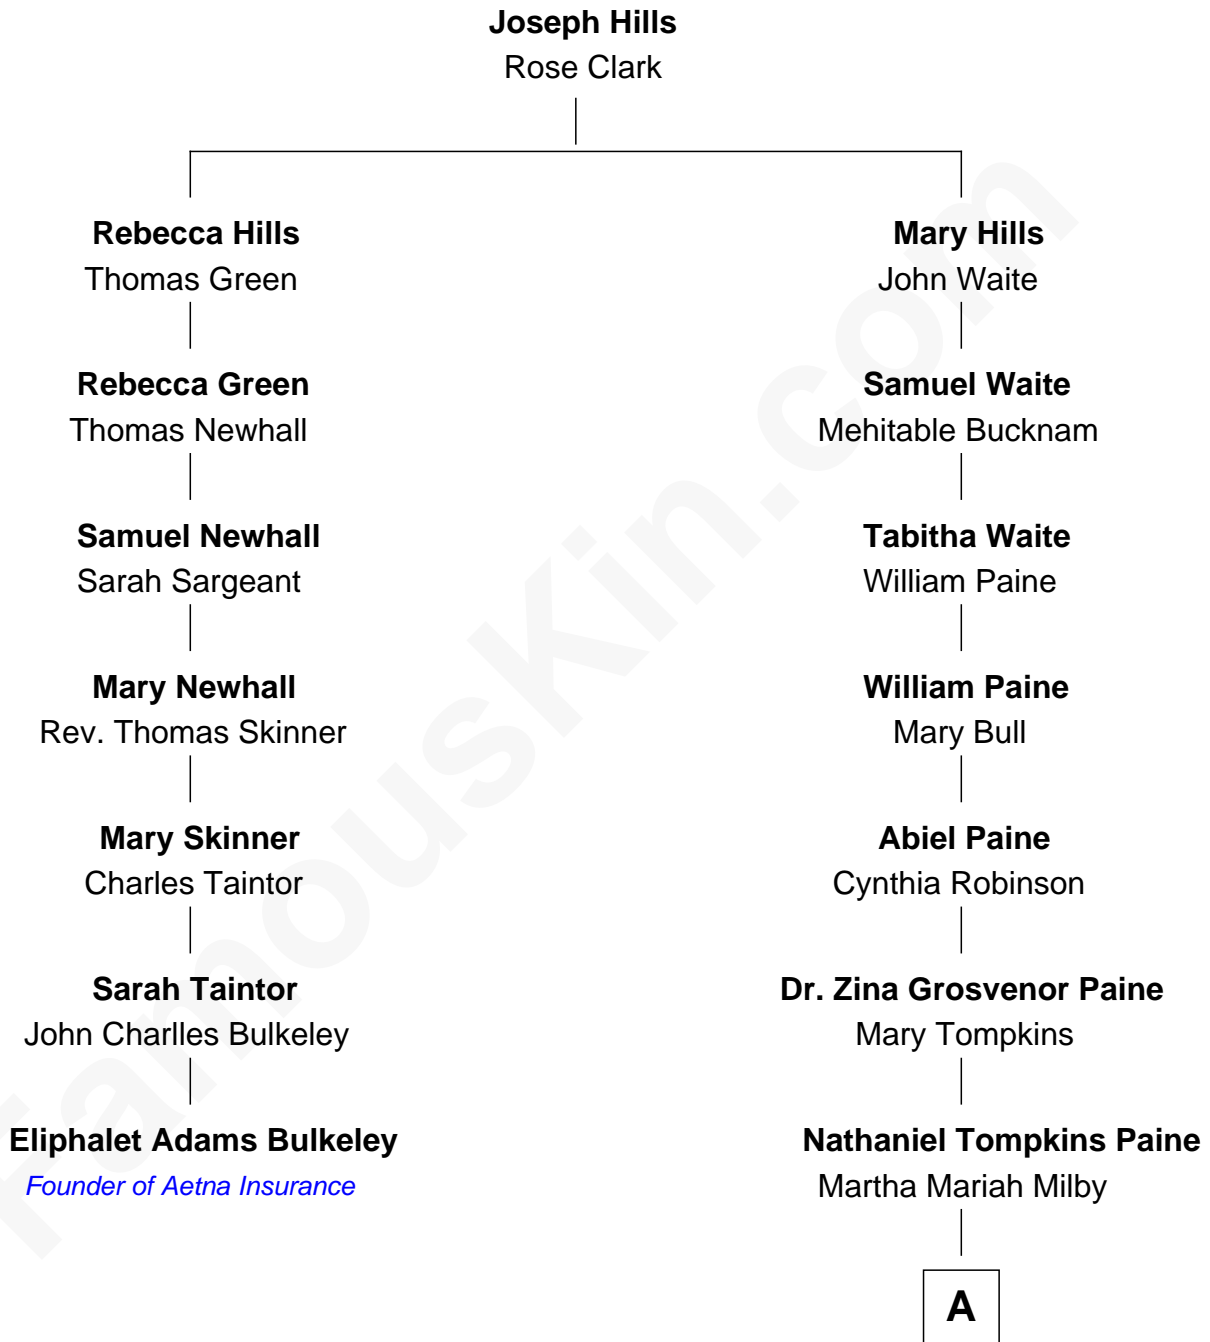

FamousKin.com
Relationship Chart of
Eliphalet Adams Bulkeley
Founder of Aetna Insurance

6th cousin 2 times removed of
Charles M. Dale
66th Governor of New Hampshire

A

Maud Paine
Fred Vernon Dale

Charles M. Dale
66th Governor of New Hampshire

FamousKin.com