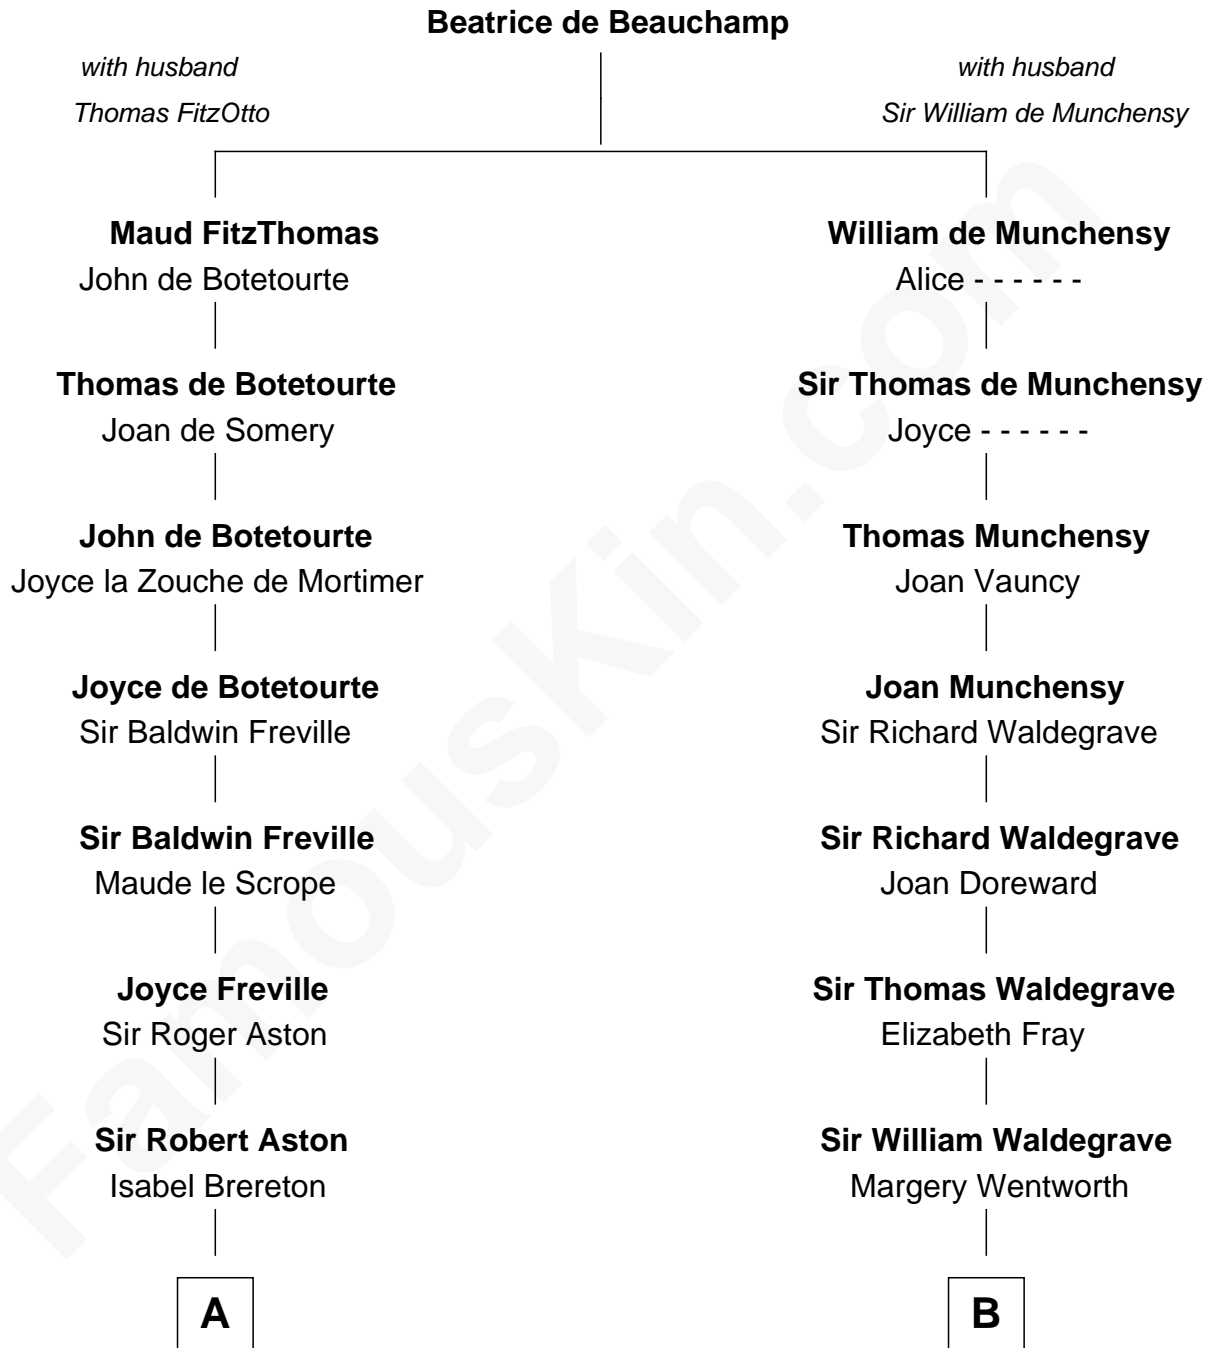

FamousKin.com

Relationship Chart of

Eliphalet Adams Bulkeley

Founder of Aetna Insurance

18th cousin 3 times removed of

Bob Moore

Co-Founder, Bob's Red Mill

C

John Charles Bulkeley

Sarah Taintor

Eliphalet Adams Bulkeley

Founder of Aetna Insurance

D

Morris Fox

Sarah A. Smith

Violette Fox

Daniel Francis Learnard

Clinton Morris Learnard

Gertrude Maud Yost

Doris Dell Learnard

Kenneth Earl Moore

Bob Moore

Co-Founder, Bob's Red Mill