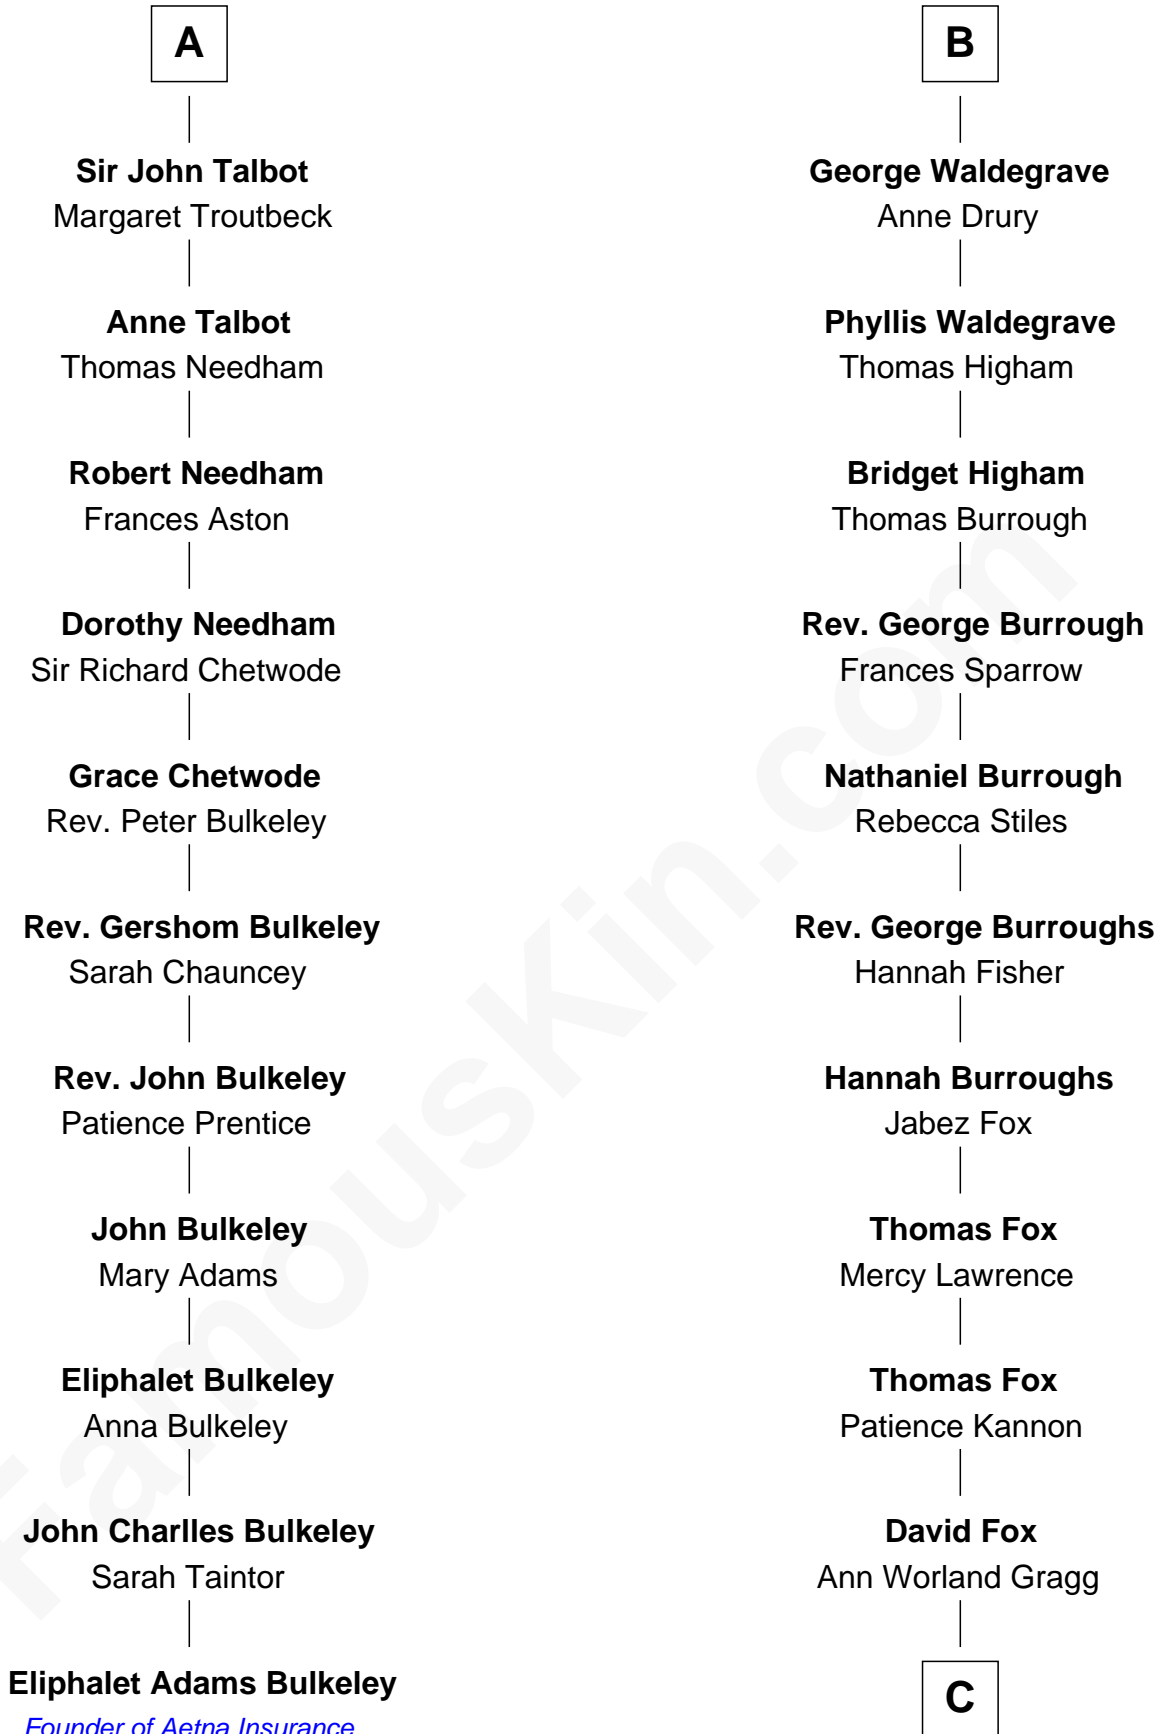

## Relationship Chart of

### Eliphalet Adams Bulkeley

Founder of Aetna Insurance

17th cousin 4 times removed of

**Bob Moore**

Co-Founder, Bob's Red Mill

**C**

**Morris Fox**

Sarah A. Smith

**Violette Fox**

Daniel Francis Learnard

**Clinton Morris Learnard**

Gertrude Maud Yost

**Doris Dell Learnard**

Kenneth Earl Moore

**Bob Moore**

*Co-Founder, Bob's Red Mill*