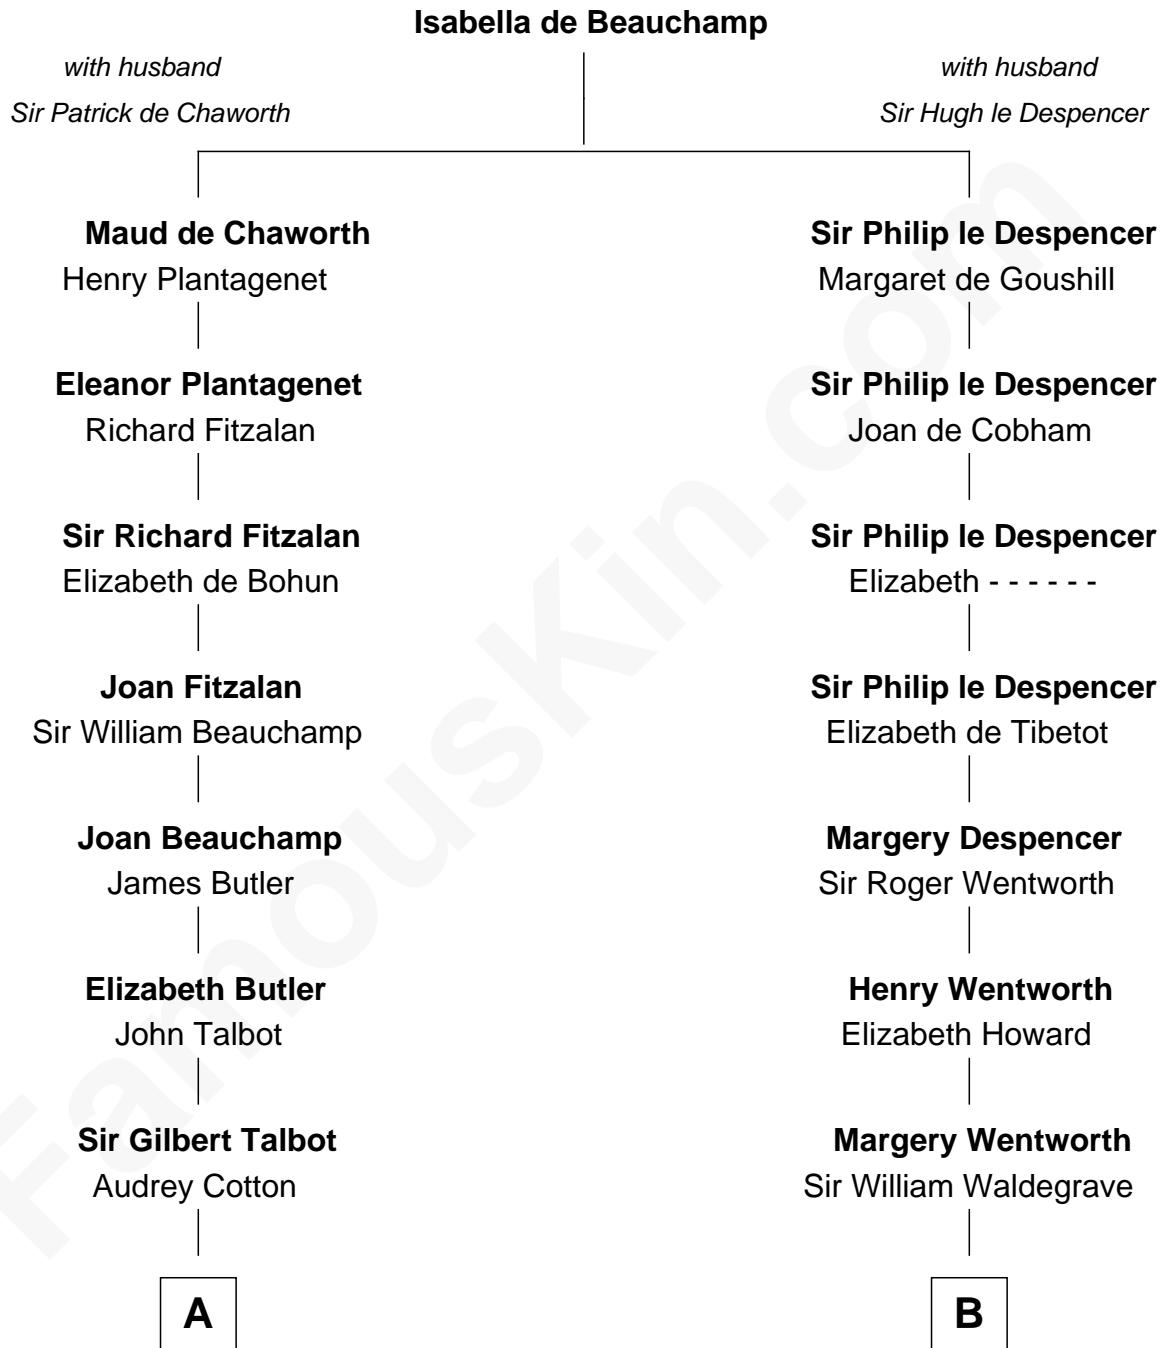

## Relationship Chart of

### Eliphalet Adams Bulkeley

Founder of Aetna Insurance

17th cousin 4 times removed of

**Bob Moore**

Co-Founder, Bob's Red Mill

**C**

**Morris Fox**

Sarah A. Smith

**Violette Fox**

Daniel Francis Learnard

**Clinton Morris Learnard**

Gertrude Maud Yost

**Doris Dell Learnard**

Kenneth Earl Moore

**Bob Moore**

*Co-Founder, Bob's Red Mill*