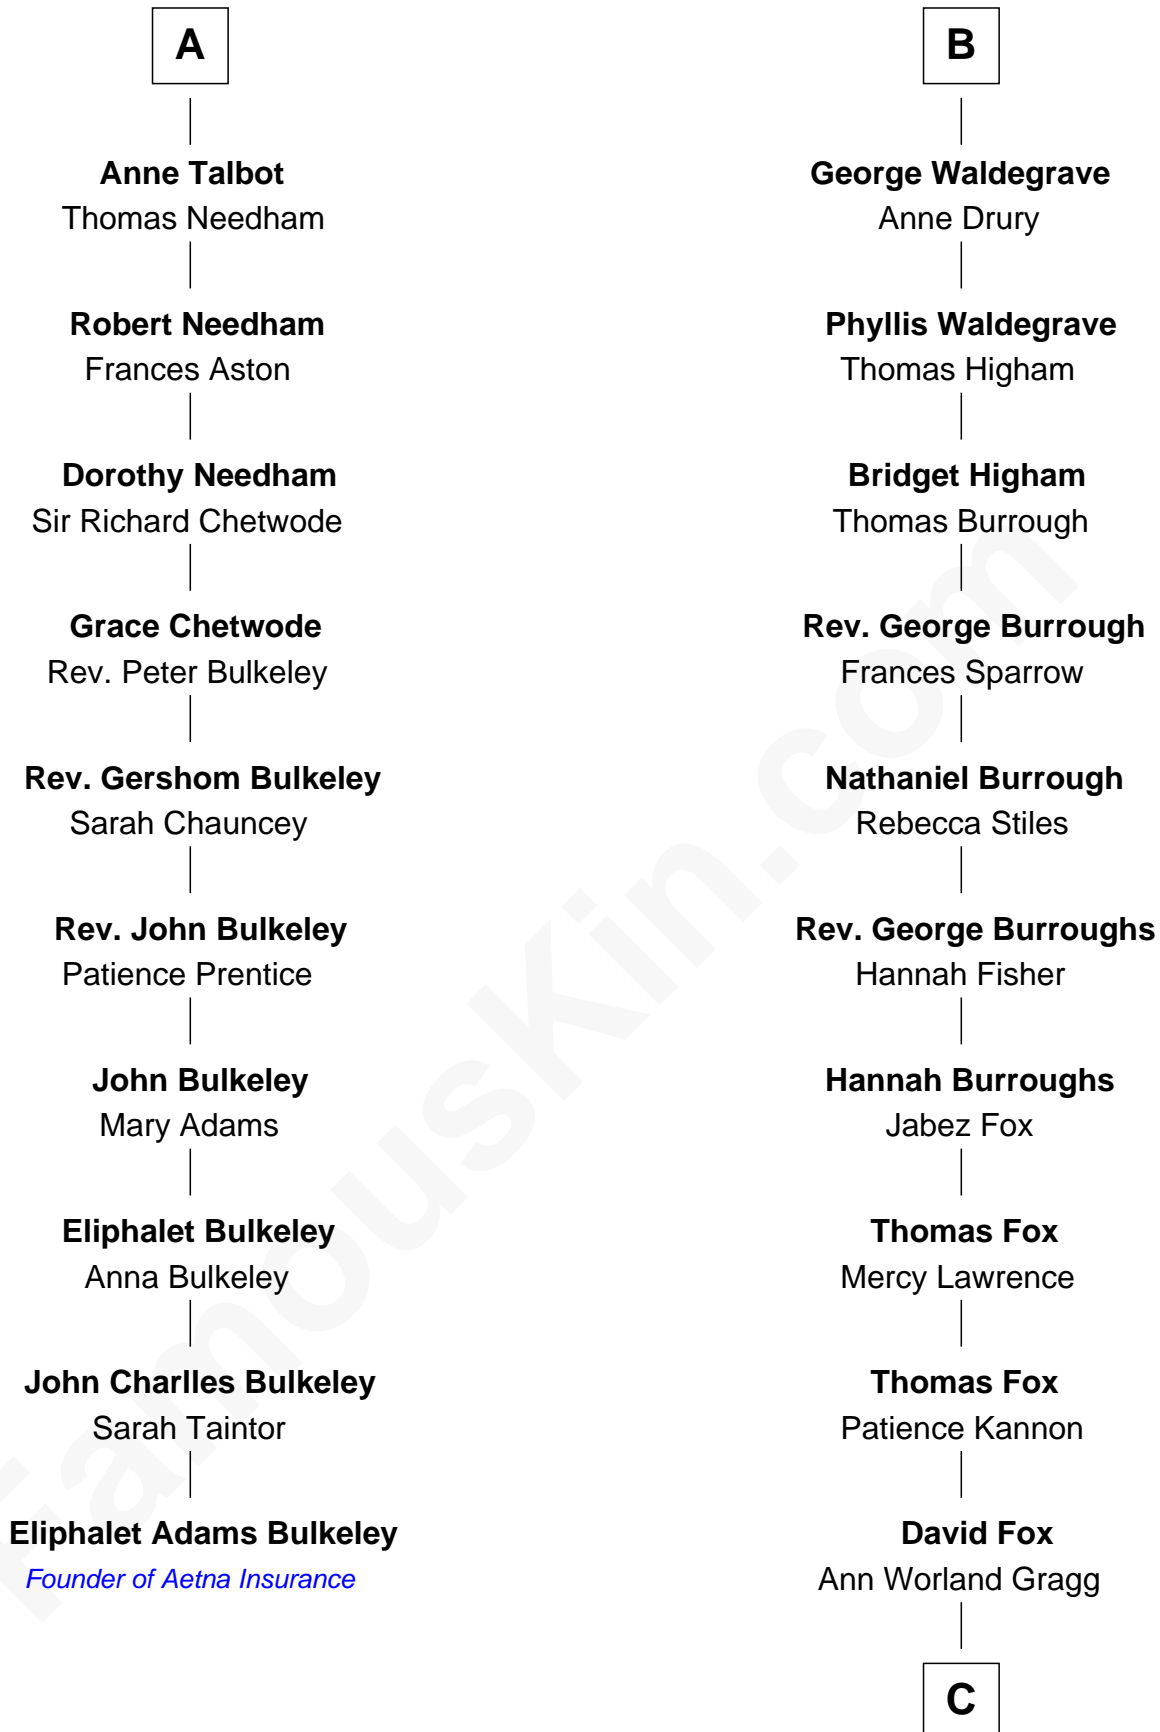

FamousKin.com
Relationship Chart of
Eliphalet Adams Bulkeley
Founder of Aetna Insurance

16th cousin 5 times removed of

Bob Moore
Co-Founder, Bob's Red Mill

C

Morris Fox

Sarah A. Smith

Violette Fox

Daniel Francis Learnard

Clinton Morris Learnard

Gertrude Maud Yost

Doris Dell Learnard

Kenneth Earl Moore

Bob Moore

Co-Founder, Bob's Red Mill