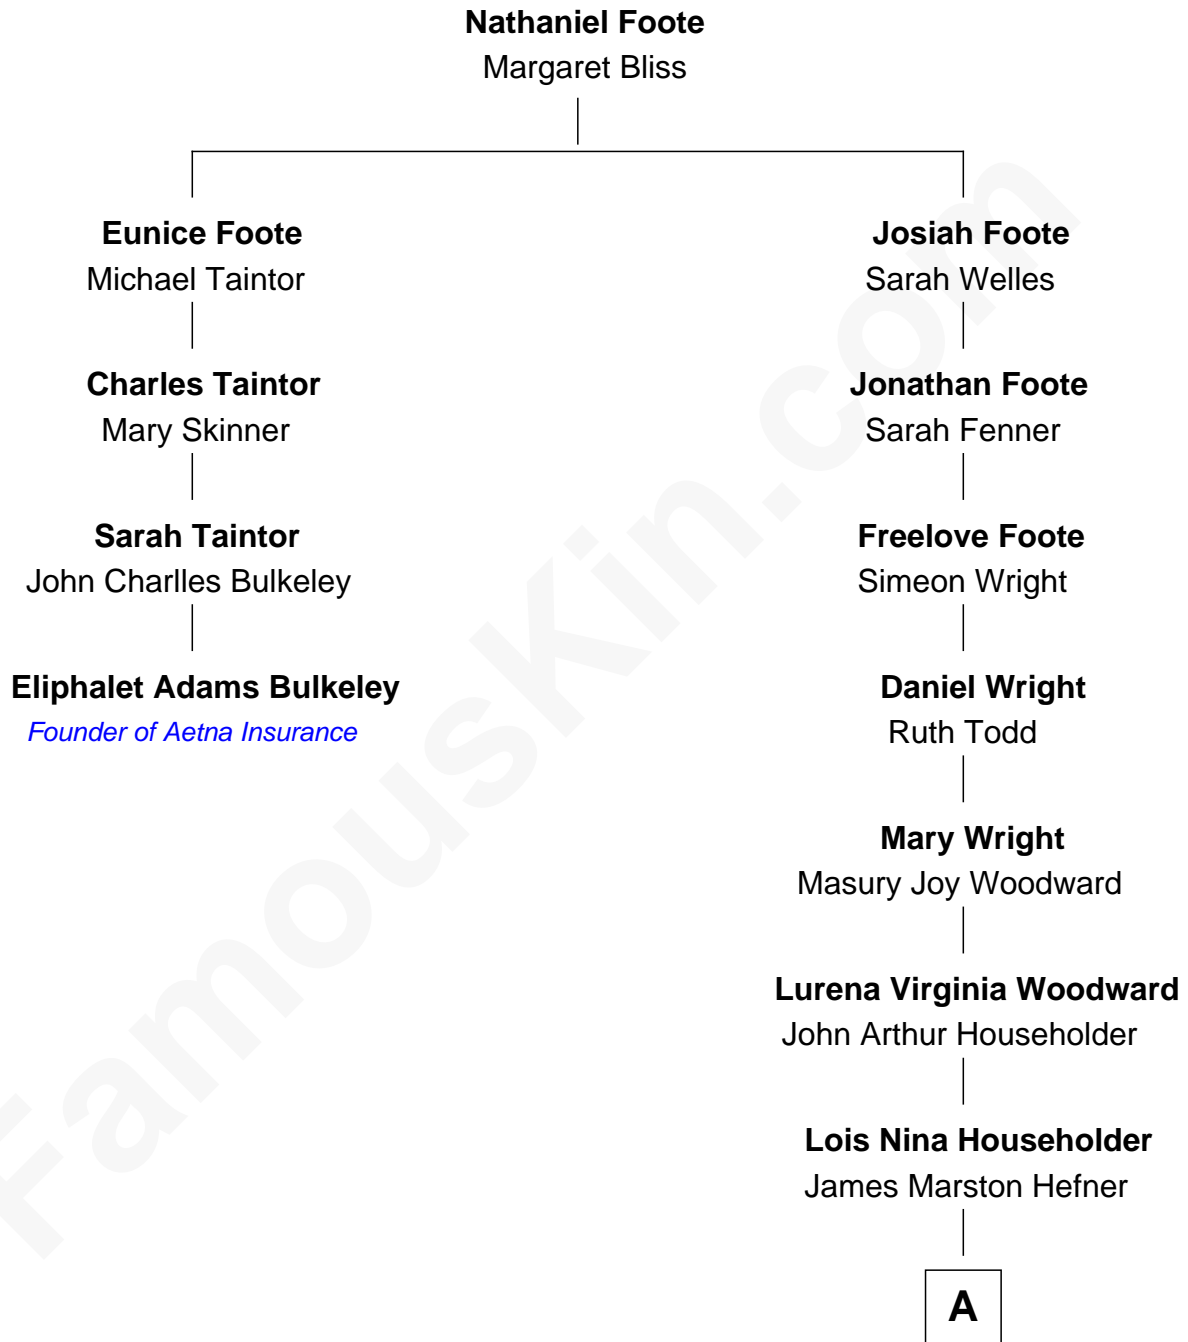

FamousKin.com
Relationship Chart of
Eliphalet Adams Bulkeley
Founder of Aetna Insurance

3rd cousin 5 times removed of
Hugh Hefner
Founder of Playboy Magazine

A

Glenn Lucius Hefner
Grace Caroline Swanson

Hugh Hefner
Founder of Playboy Magazine

FamousKin.com