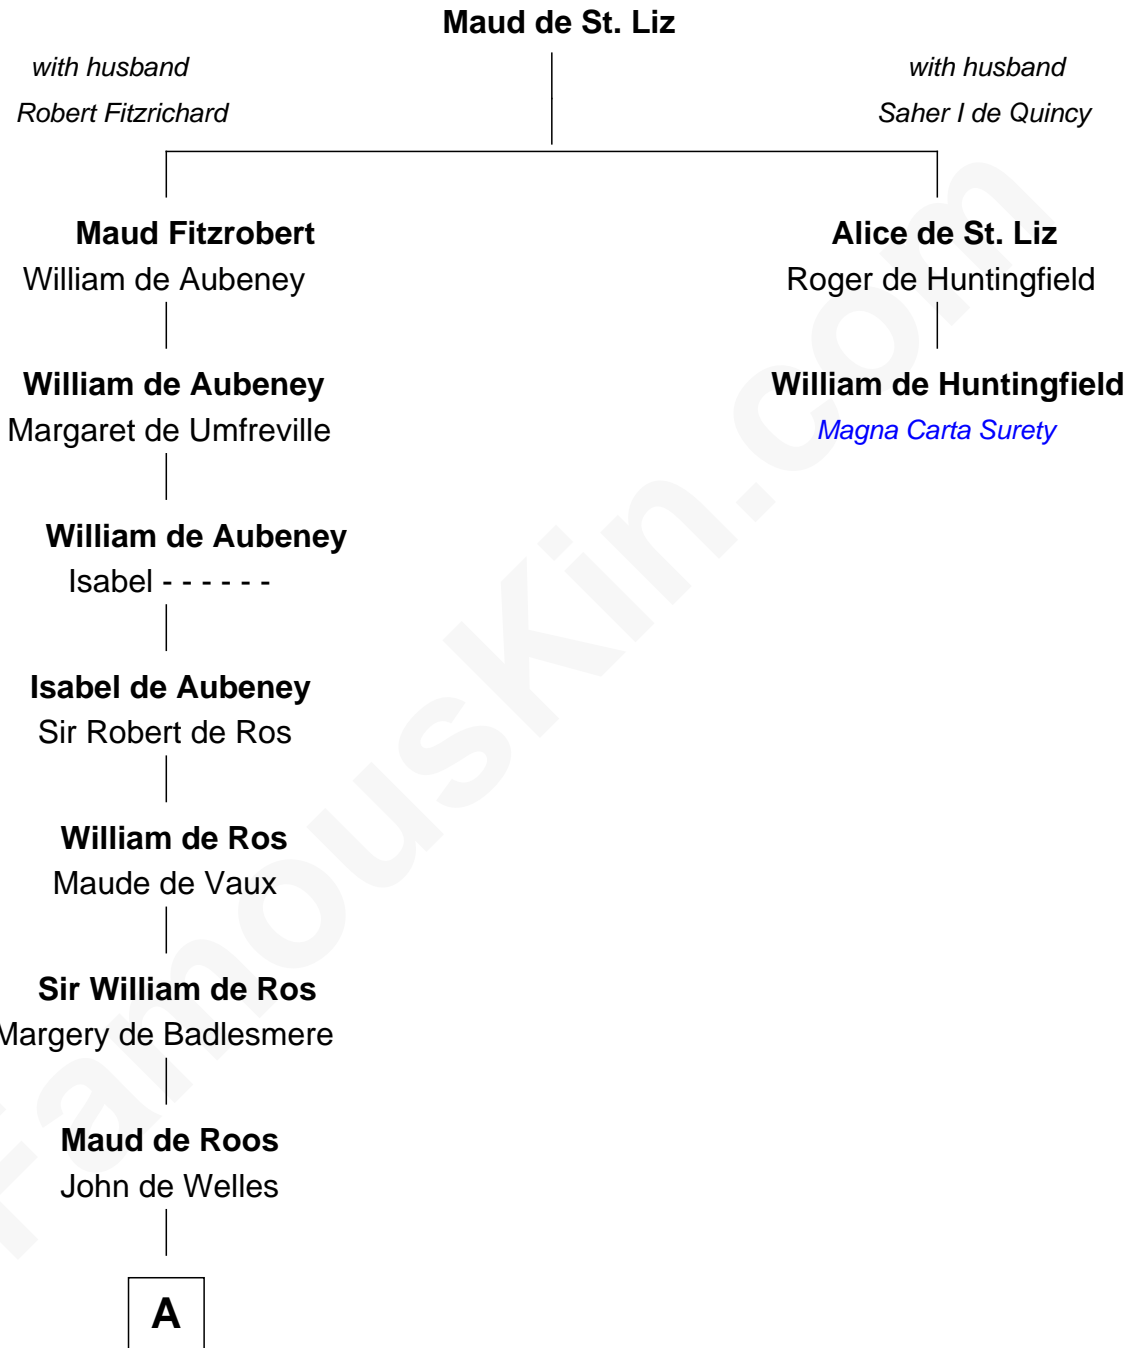

FamousKin.com Relationship Chart of

Eliphalet Adams Bulkeley

Founder of Aetna Insurance

1st cousin 20 times removed of

William de Huntingfield

Magna Carta Surety

B

—
Rev. John Bulkeley