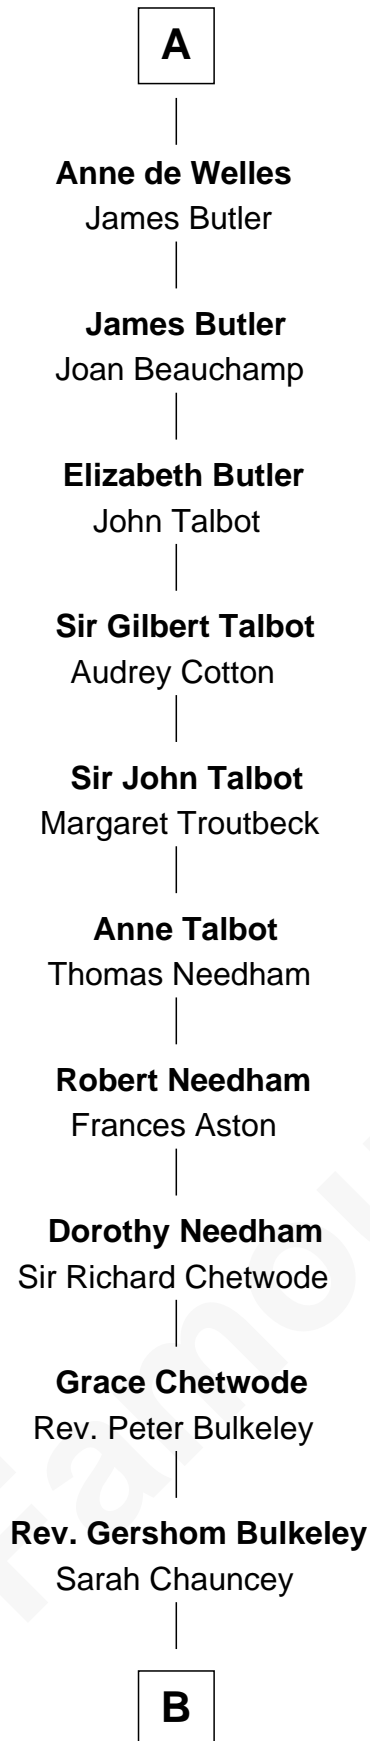

FamousKin.com Relationship Chart of

Eliphalet Adams Bulkeley

Founder of Aetna Insurance

1st cousin 20 times removed of

William de Huntingfield

Magna Carta Surety

B

—
Rev. John Bulkeley

Patience Prentice

—
John Bulkeley

Mary Adams

—
Eliphalet Bulkeley

Anna Bulkeley

—
John Charles Bulkeley

Sarah Taintor

—
Eliphalet Adams Bulkeley