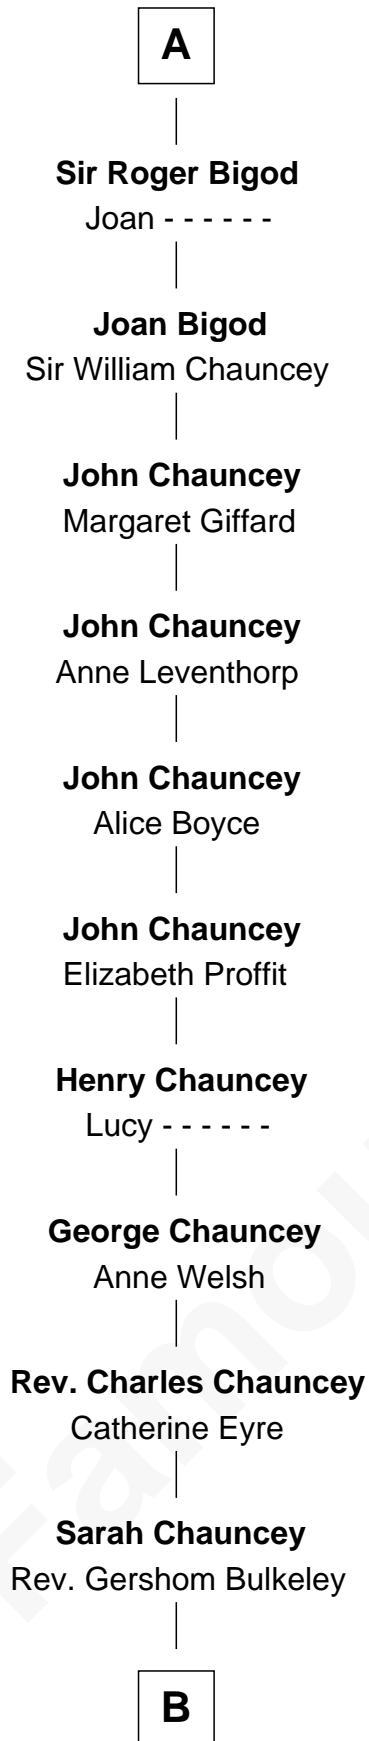

FamousKin.com Relationship Chart of

Eliphalet Adams Bulkeley

Founder of Aetna Insurance

3rd cousin 18 times removed of

William de Huntingfield

Magna Carta Surety

B

—
Rev. John Bulkeley

Patience Prentice

—
John Bulkeley

Mary Adams

—
Eliphalet Bulkeley

Anna Bulkeley

—
John Charles Bulkeley

Sarah Taintor

—
Eliphalet Adams Bulkeley