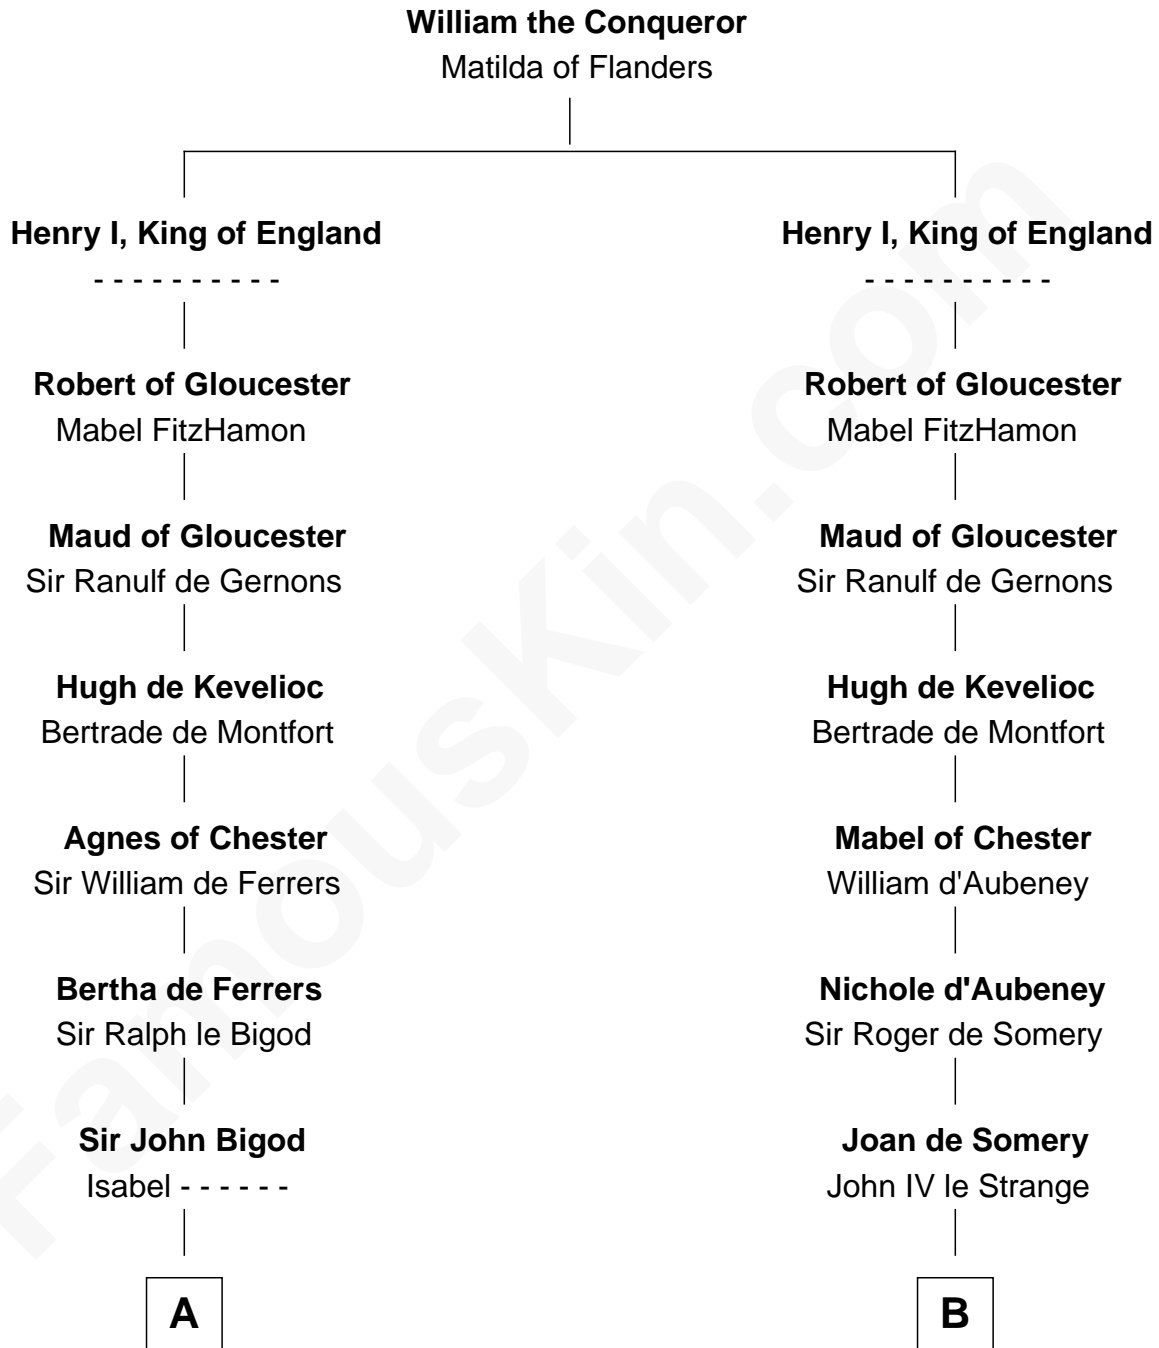

**FamousKin.com**  
**Relationship Chart of**  
**Eliphalet Adams Bulkeley**  
*Founder of Aetna Insurance*

17th cousin 4 times removed of

**Samuel Appleton**  
*(c1586 - 1670) Great Migration Immigrant 1636*

Sarah Taintor

—  
**Eliphalet Adams Bulkeley**

*Founder of Aetna Insurance*

FamousKin.com