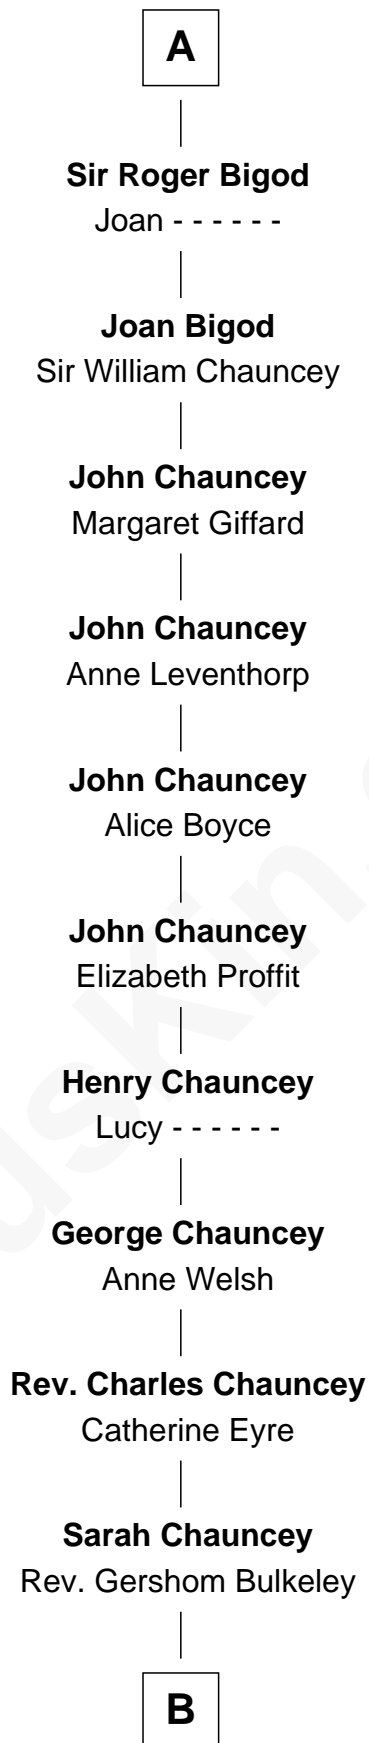

# FamousKin.com Relationship Chart of

**Eliphalet Adams Bulkeley**

*Founder of Aetna Insurance*

20th Great-grandson of

**William the Conqueror**

*King of England*

**William the Conqueror**

Matilda of Flanders

**Henry I, King of England**

**Robert of Gloucester**

Mabel FitzHamon

**Maud of Gloucester**

Sir Ranulf de Gernons

**Hugh de Kevelioc**

Bertrade de Montfort

**Agnes of Chester**

Sir William de Ferrers

**Bertha de Ferrers**

Sir Ralph le Bigod

**Sir John Bigod**

Isabel -----

**B**

—  
**Rev. John Bulkeley**

Patience Prentice

—  
**John Bulkeley**

Mary Adams

—  
**Eliphalet Bulkeley**

Anna Bulkeley

—  
**John Charles Bulkeley**

Sarah Taintor

—  
**Eliphalet Adams Bulkeley**

*Founder of Aetna Insurance*