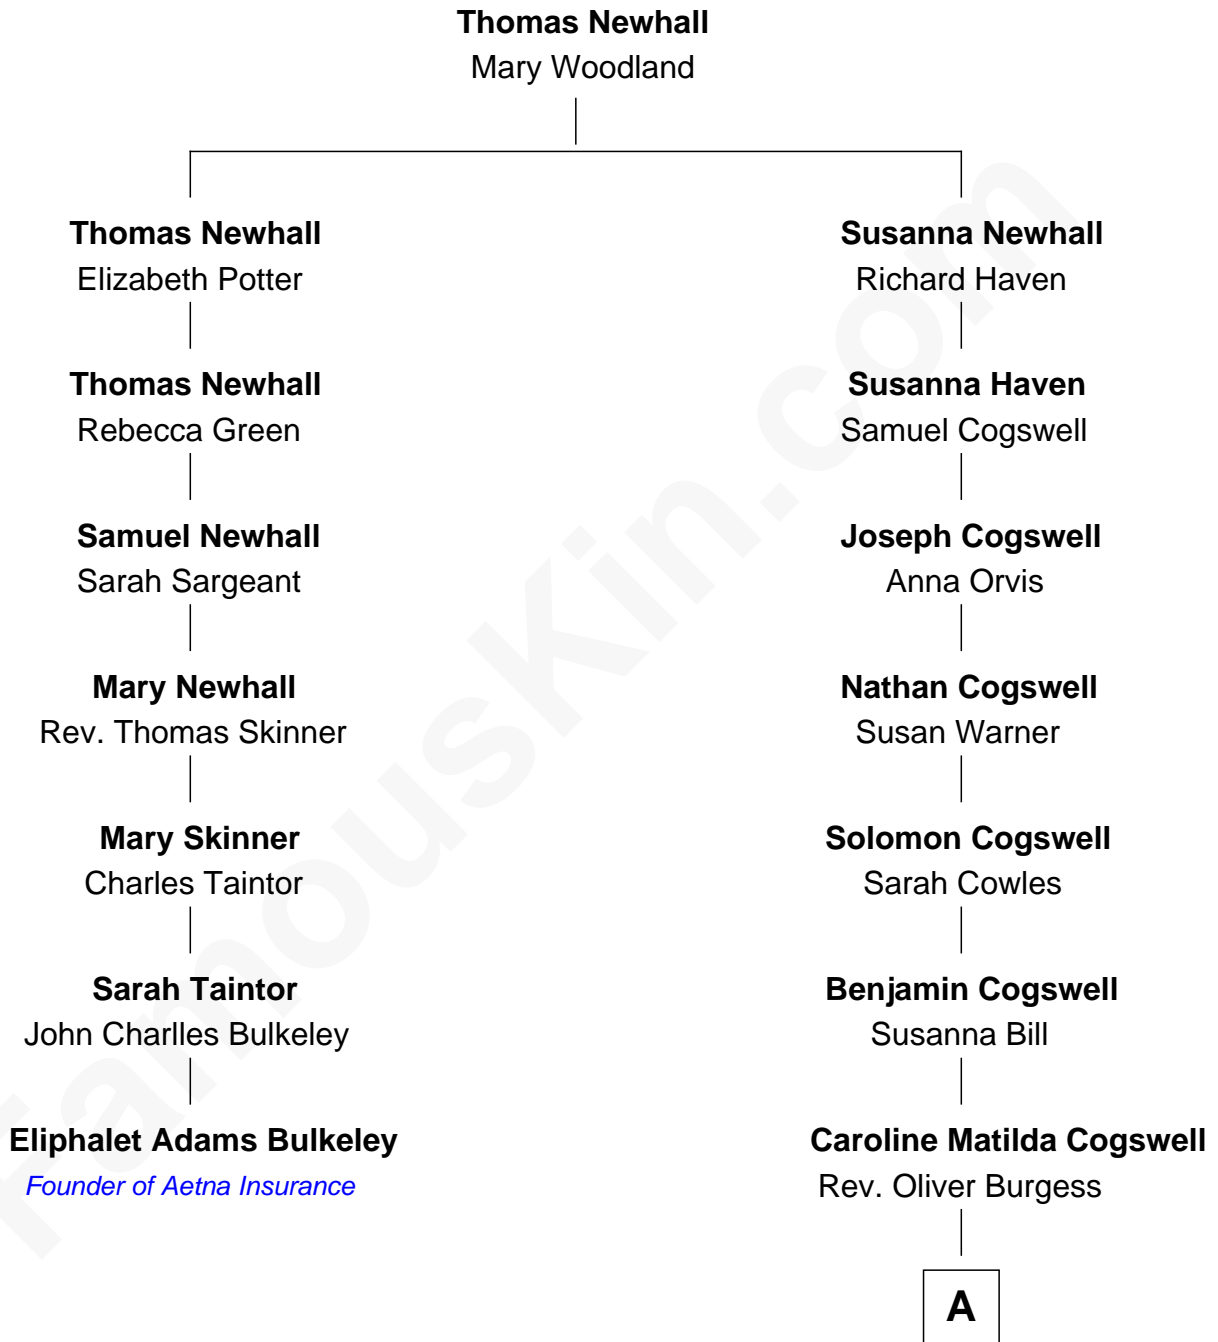

FamousKin.com

Relationship Chart of

Eliphalet Adams Bulkeley

Founder of Aetna Insurance

6th cousin 2 times removed of

Burgess Meredith
TV and Movie Actor

A

Ida Beth Burgess
Dr. William George Meredith

Burgess Meredith
TV and Movie Actor

FamousKin.com