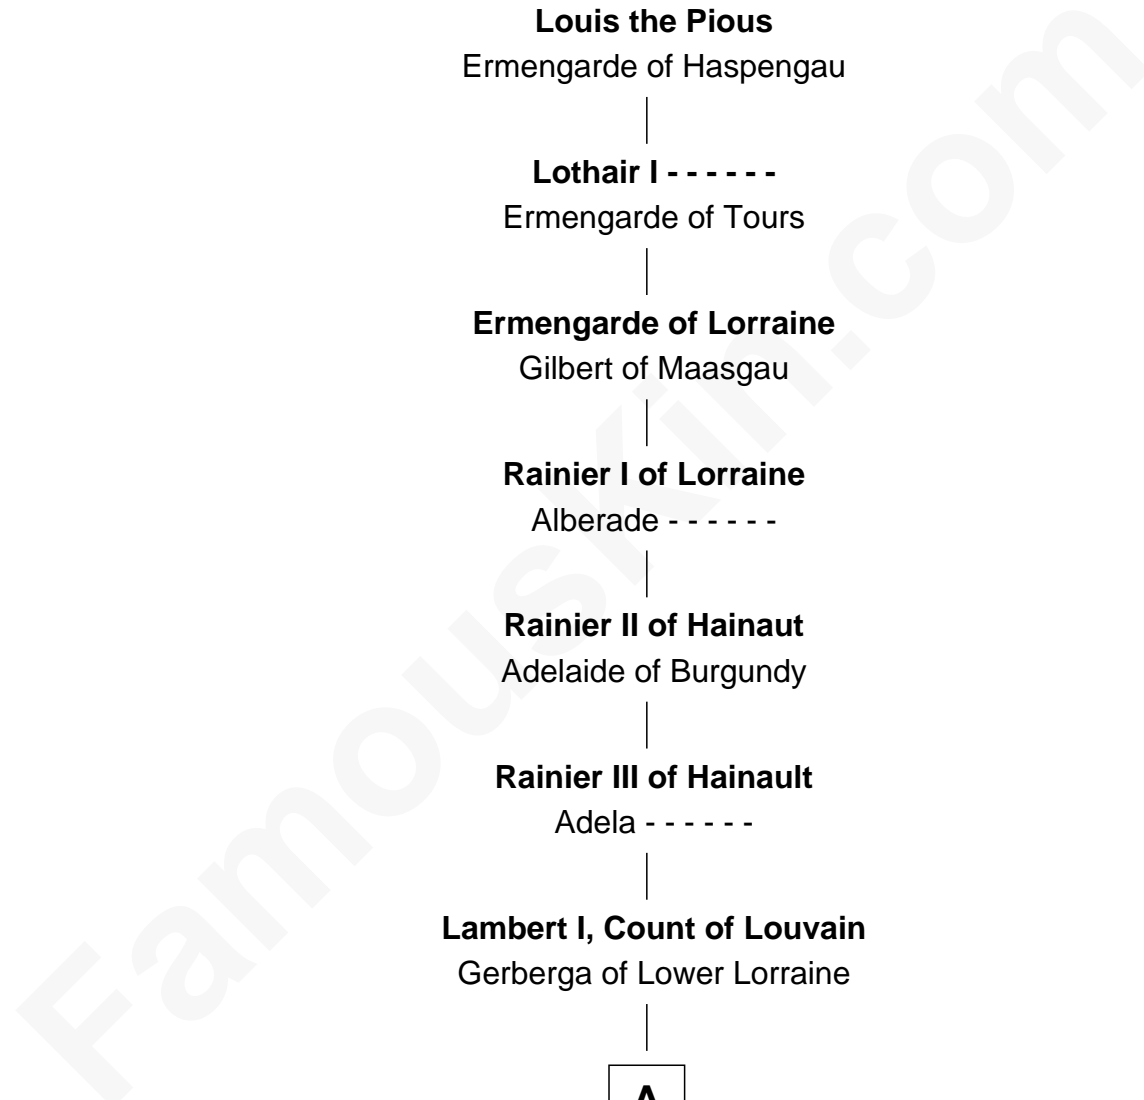

FamousKin.com
Relationship Chart of
Eliphalet Adams Bulkeley
Founder of Aetna Insurance

29th Great-grandson of
Charlemagne
King of the Franks

A

Lambert II, Count of Louvain

Oda of Lorraine

Henry II, Count of Louvain

Adela of Orthen

Gottfried I, Count of Louvain

Ide de Chiny

Alice of Louvain

William d'Aubenev

William d'Aubenev

Maud de St. Hilary

William d'Aubenev