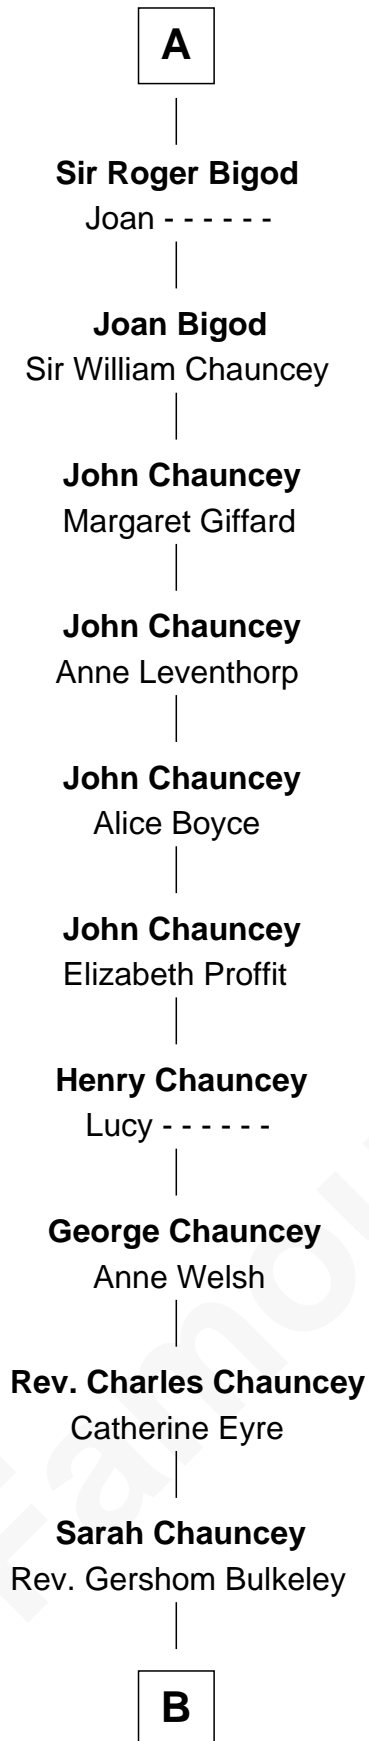

FamousKin.com
Relationship Chart of
Eliphalet Adams Bulkeley
Founder of Aetna Insurance

2nd cousin 19 times removed of

Robert Fitzwalter
Magna Carta Surety

B

—
Rev. John Bulkeley

Patience Prentice

—
John Bulkeley

Mary Adams

—
Eliphalet Bulkeley

Anna Bulkeley

—
John Charles Bulkeley

Sarah Taintor

—
Eliphalet Adams Bulkeley

Founder of Aetna Insurance