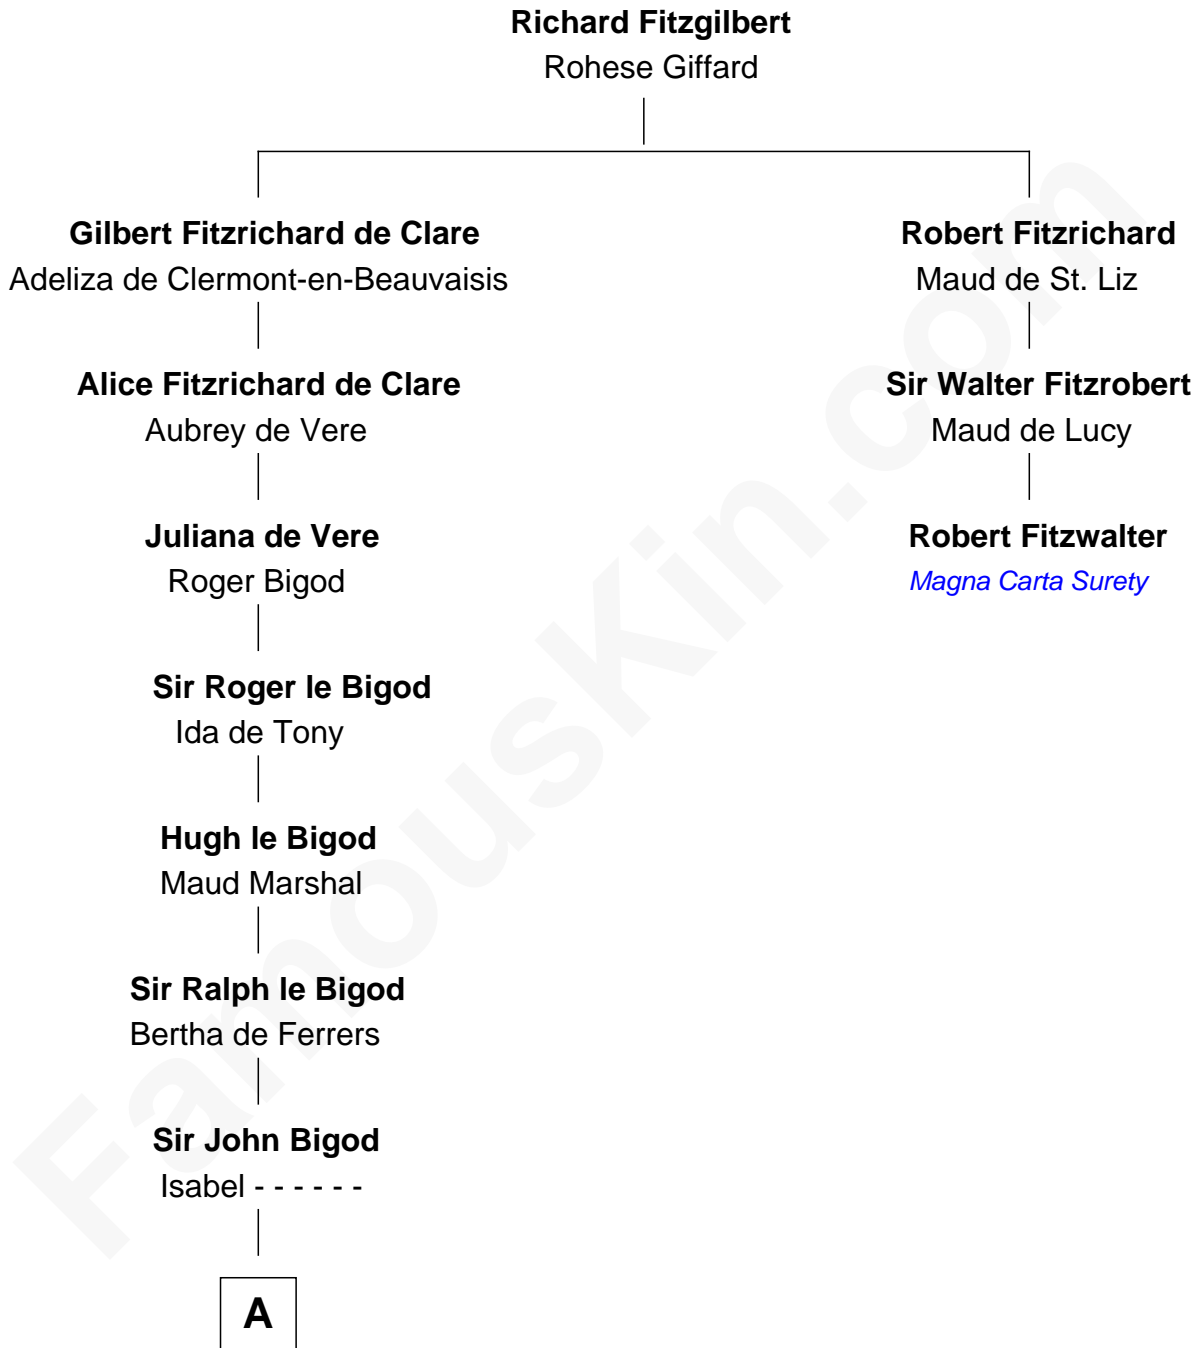

FamousKin.com
Relationship Chart of
Eliphalet Adams Bulkeley
Founder of Aetna Insurance

2nd cousin 19 times removed of

Robert Fitzwalter
Magna Carta Surety

B

—
Rev. John Bulkeley

Patience Prentice

—
John Bulkeley

Mary Adams

—
Eliphalet Bulkeley

Anna Bulkeley

—
John Charles Bulkeley

Sarah Taintor

—
Eliphalet Adams Bulkeley

Founder of Aetna Insurance