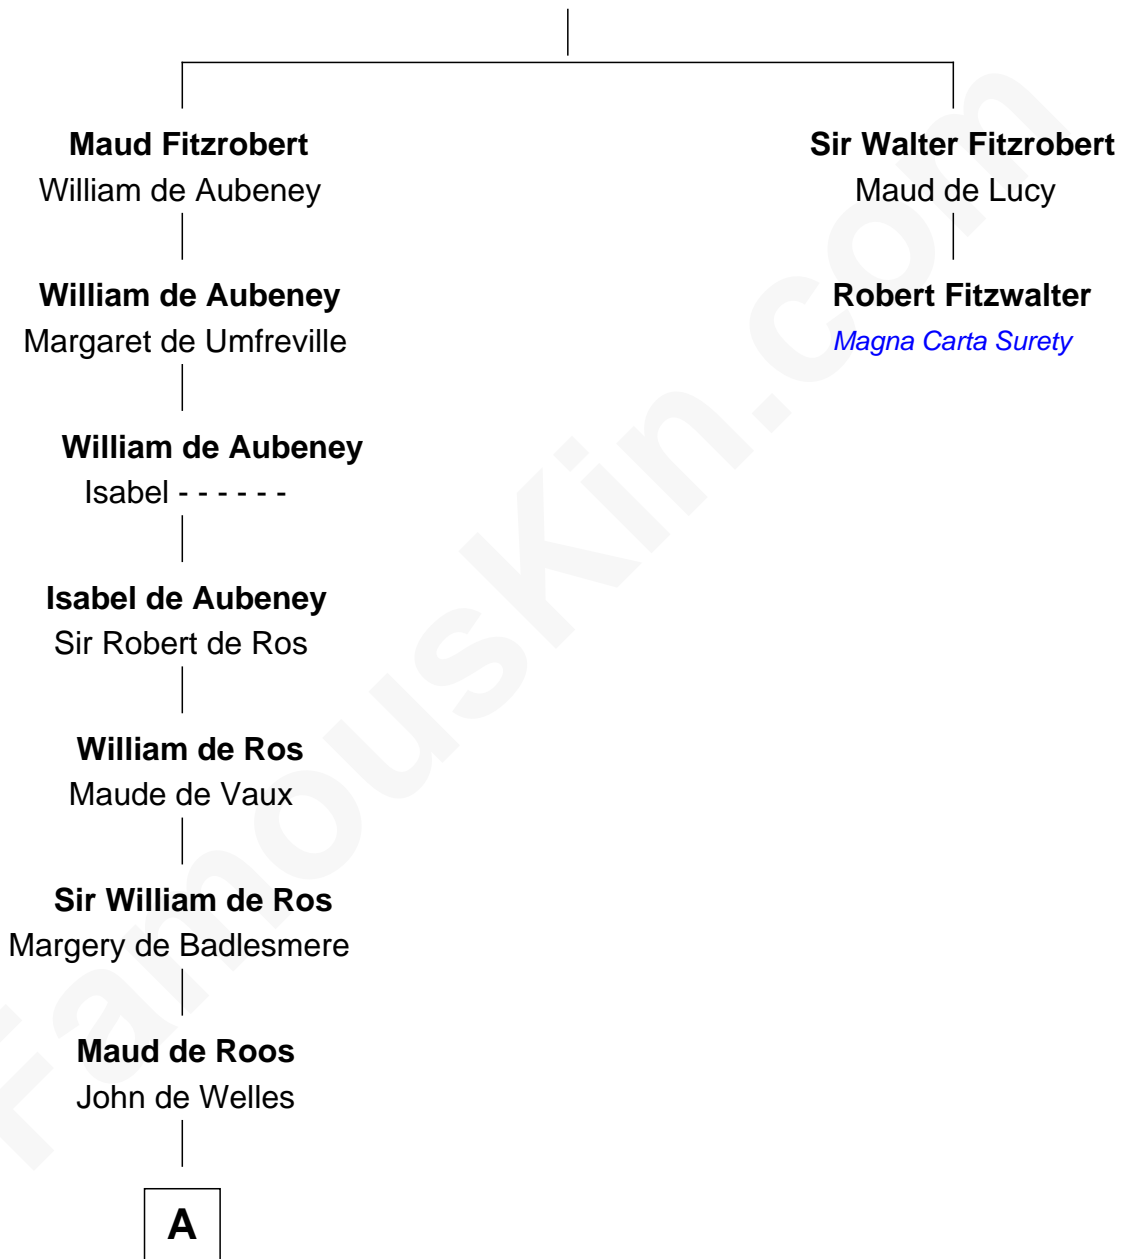

FamousKin.com Relationship Chart of

Eliphalet Adams Bulkeley

Founder of Aetna Insurance

1st cousin 20 times removed of

Robert Fitzwalter

Magna Carta Surety

Robert Fitzrichard

Maud de St. Liz