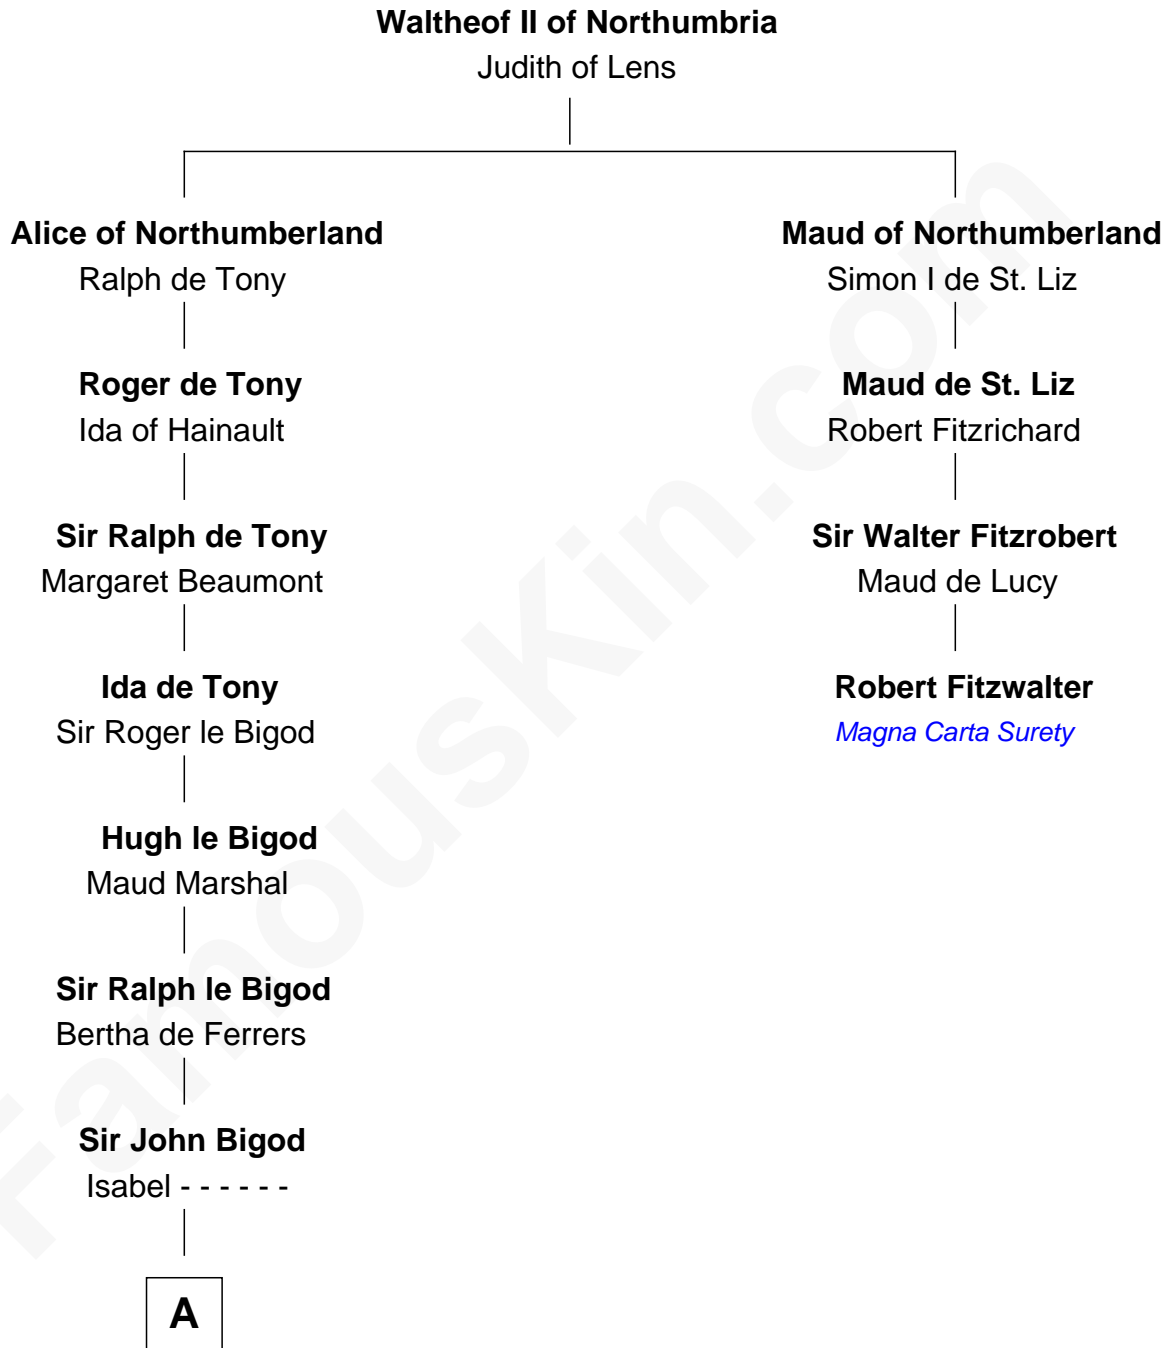

FamousKin.com
Relationship Chart of
Eliphalet Adams Bulkeley
Founder of Aetna Insurance

3rd cousin 18 times removed of

Robert Fitzwalter
Magna Carta Surety

B

—
Rev. John Bulkeley

Patience Prentice

—
John Bulkeley

Mary Adams

—
Eliphalet Bulkeley

Anna Bulkeley

—
John Charles Bulkeley

Sarah Taintor

—
Eliphalet Adams Bulkeley

Founder of Aetna Insurance