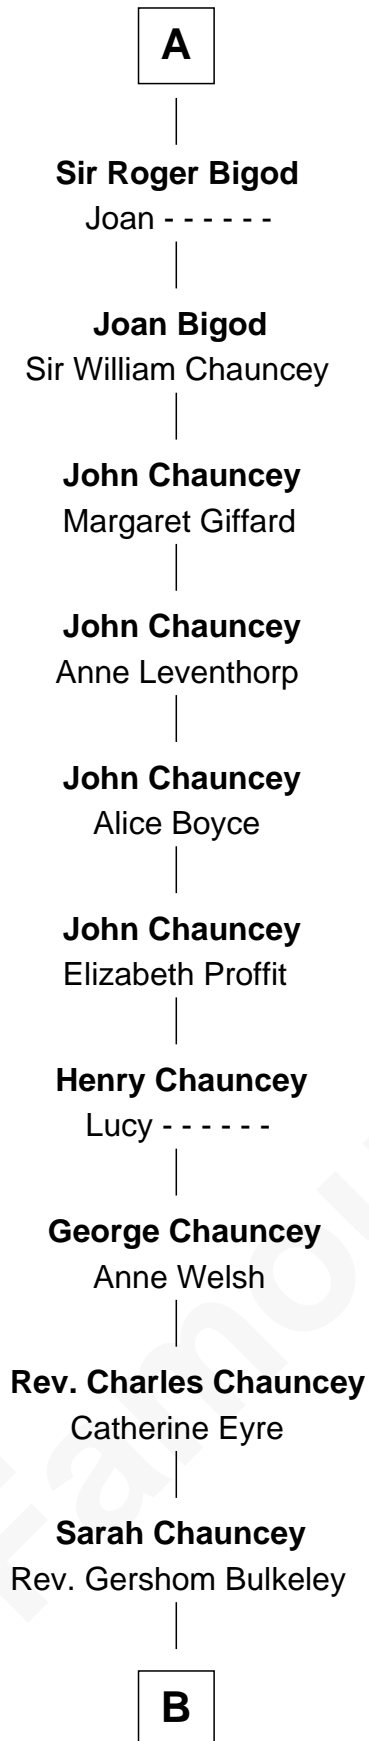

FamousKin.com
Relationship Chart of
Eliphalet Adams Bulkeley
Founder of Aetna Insurance

3rd cousin 18 times removed of

Robert Fitzwalter
Magna Carta Surety

B

—
Rev. John Bulkeley

Patience Prentice

—
John Bulkeley

Mary Adams

—
Eliphalet Bulkeley

Anna Bulkeley

—
John Charles Bulkeley

Sarah Taintor

—
Eliphalet Adams Bulkeley

Founder of Aetna Insurance