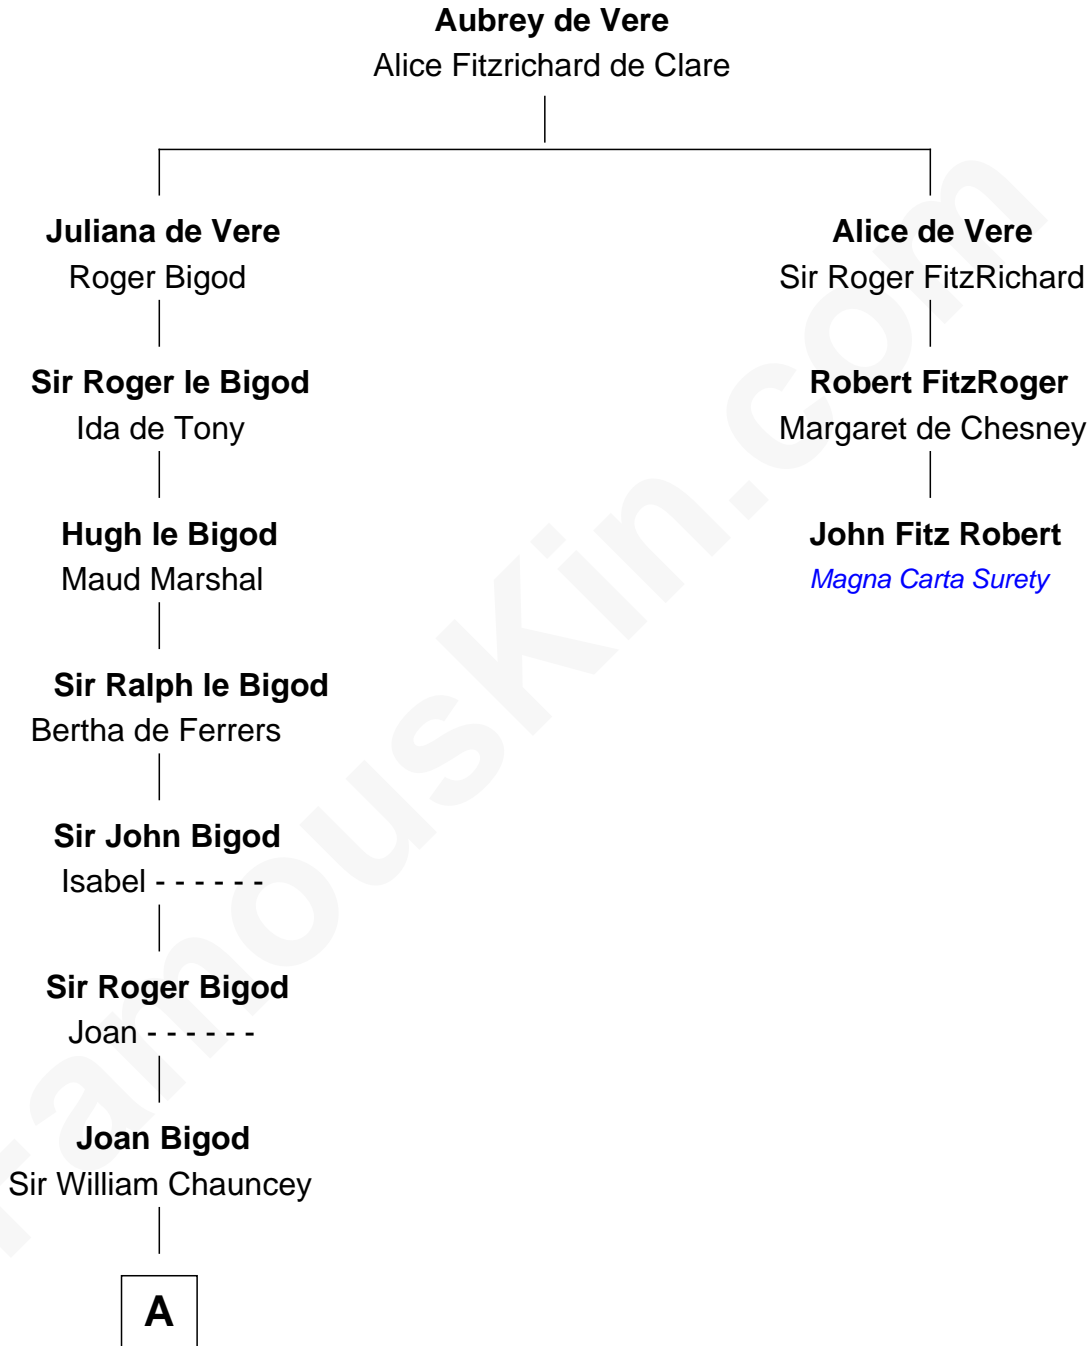

FamousKin.com
Relationship Chart of
Eliphalet Adams Bulkeley
Founder of Aetna Insurance

2nd cousin 17 times removed of

John Fitz Robert
Magna Carta Surety

B

—
Eliphalet Bulkeley

Anna Bulkeley

—
John Charles Bulkeley

Sarah Taintor

—
Eliphalet Adams Bulkeley

Founder of Aetna Insurance

FamousKin.com