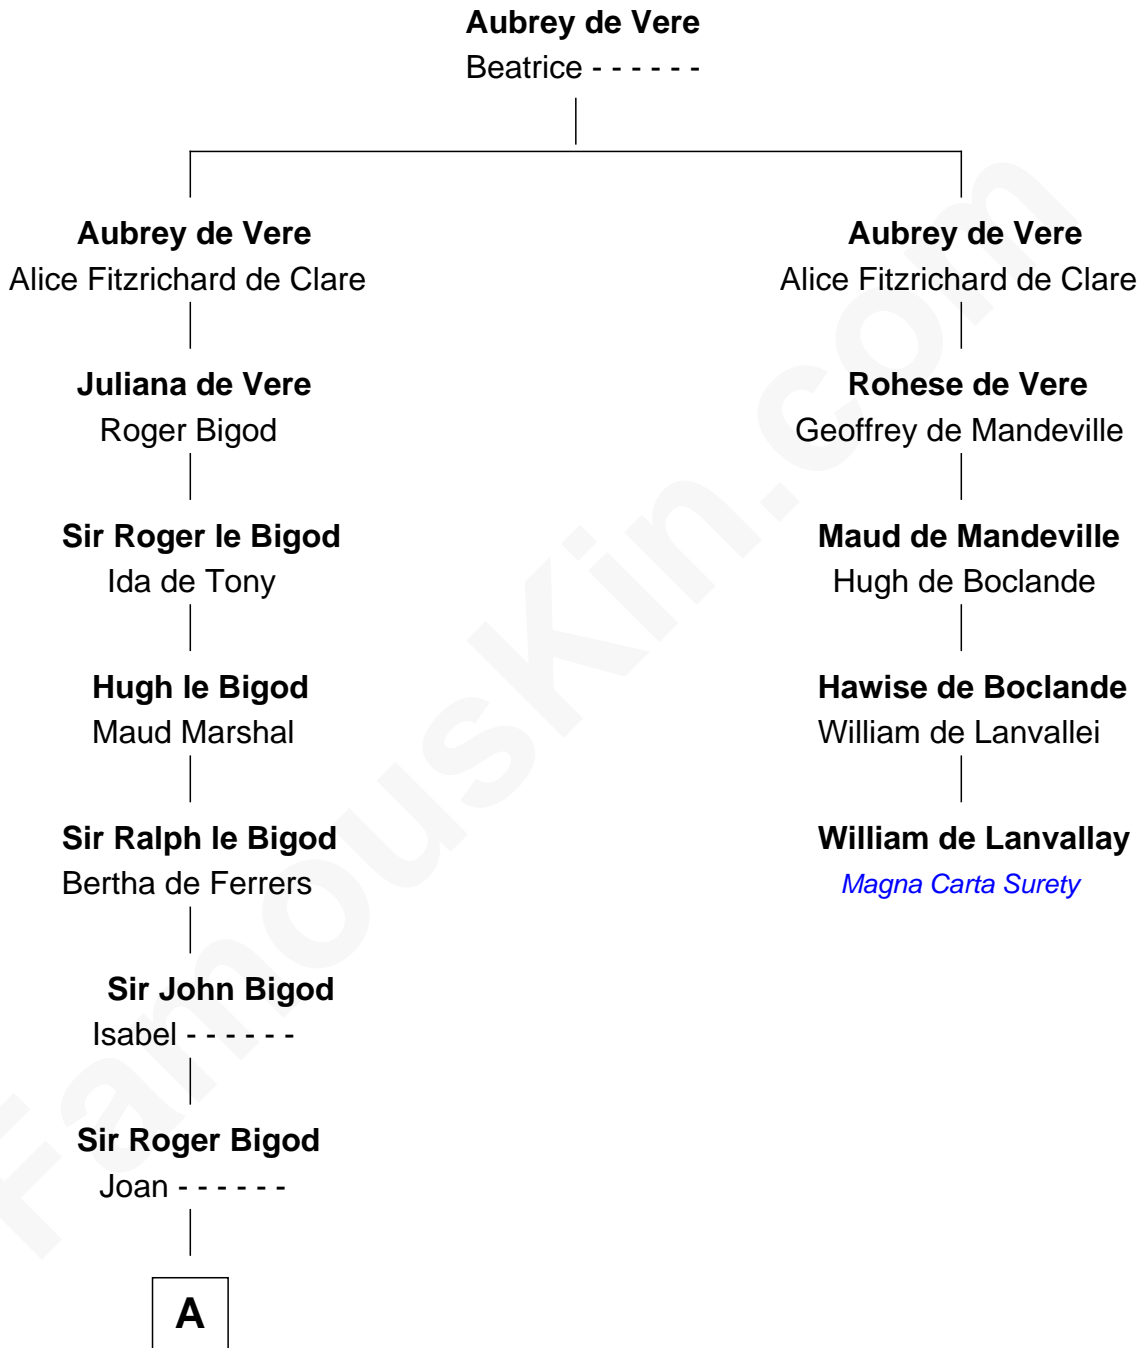

FamousKin.com Relationship Chart of

Eliphalet Adams Bulkeley

Founder of Aetna Insurance

4th cousin 16 times removed of

William de Lanvallay

Magna Carta Surety

B

John Bulkeley

Mary Adams

Eliphalet Bulkeley

Anna Bulkeley

John Charles Bulkeley

Sarah Taintor

Eliphalet Adams Bulkeley

Founder of Aetna Insurance

FamousKin.com