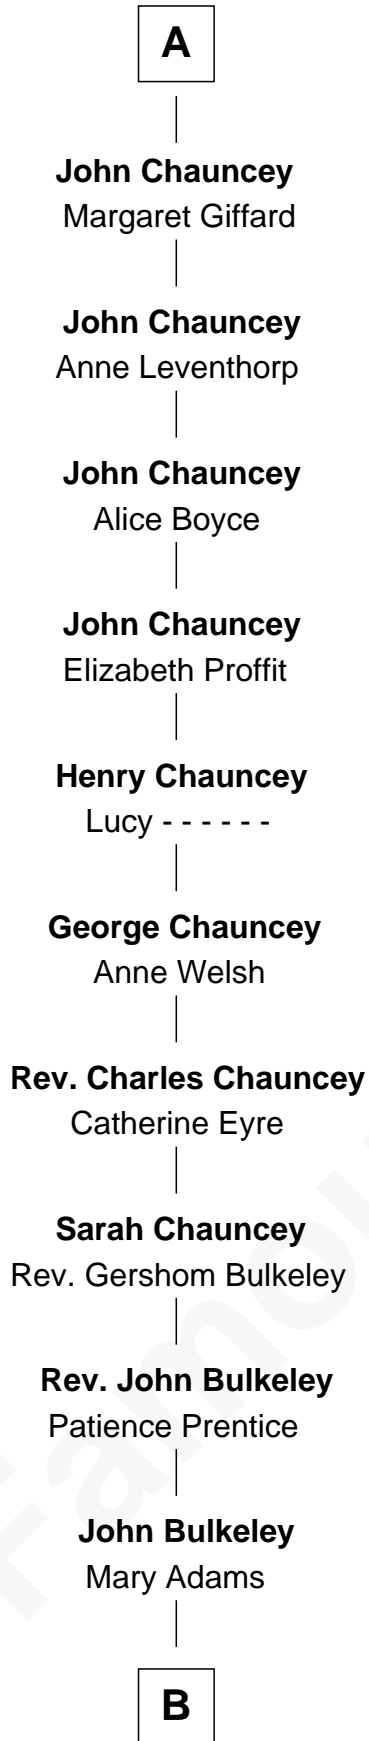

FamousKin.com
Relationship Chart of
Eliphalet Adams Bulkeley
Founder of Aetna Insurance

1st cousin 18 times removed of

Robert de Vere
Magna Carta Surety

Aubrey de Vere
 Alice Fitzrichard de Clare

B

—
Eliphalet Bulkeley

Anna Bulkeley

—
John Charles Bulkeley

Sarah Taintor

—
Eliphalet Adams Bulkeley

Founder of Aetna Insurance

FamousKin.com