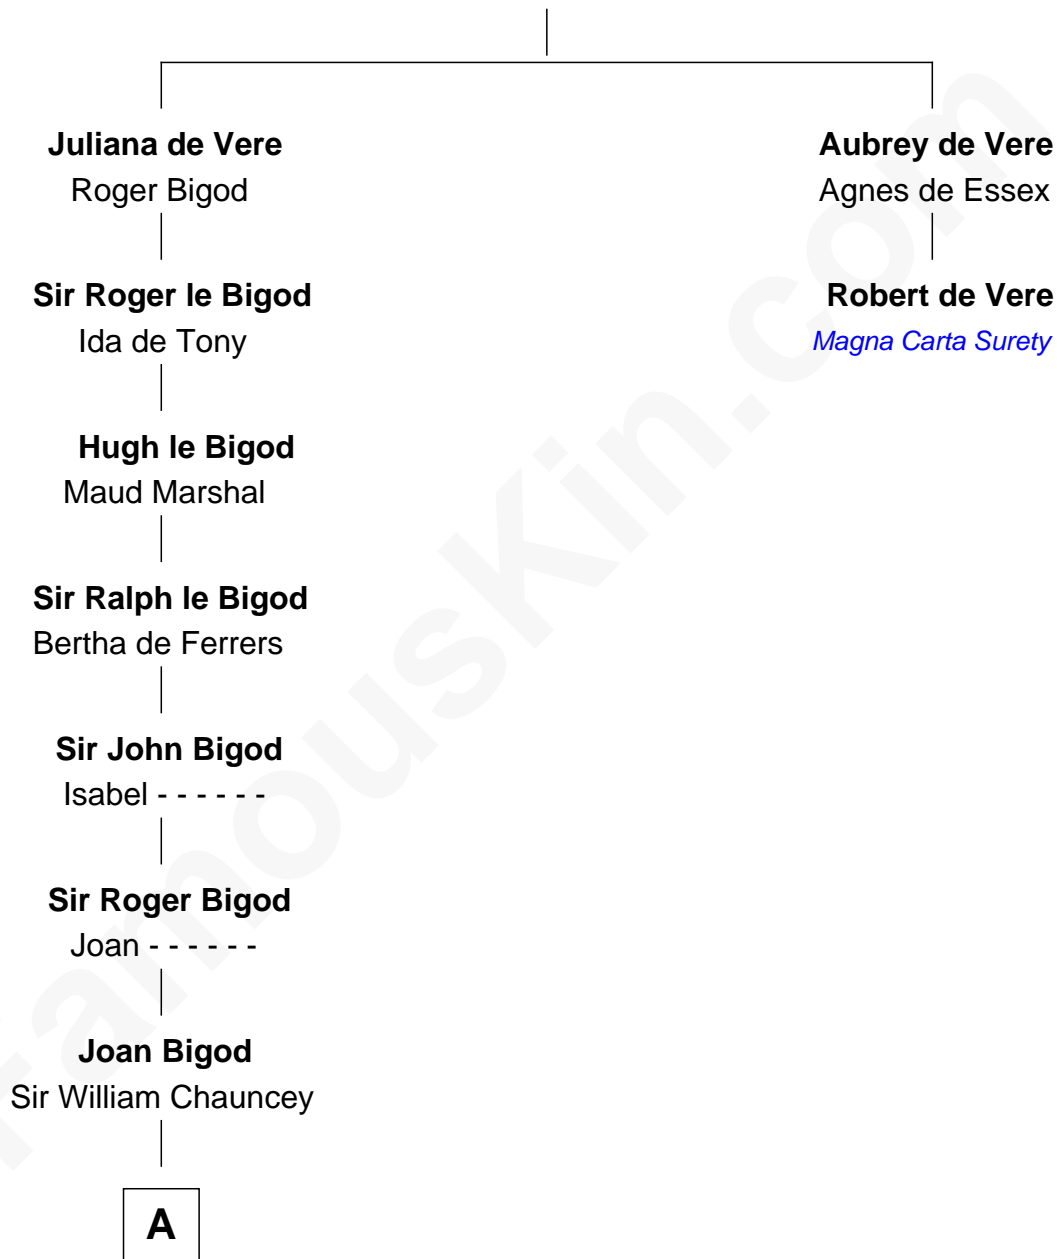

FamousKin.com
Relationship Chart of
Eliphalet Adams Bulkeley
Founder of Aetna Insurance

1st cousin 18 times removed of

Robert de Vere
Magna Carta Surety

Aubrey de Vere
 Alice Fitzrichard de Clare

B

—
Eliphalet Bulkeley

Anna Bulkeley

—
John Charles Bulkeley

Sarah Taintor

—
Eliphalet Adams Bulkeley

Founder of Aetna Insurance

FamousKin.com