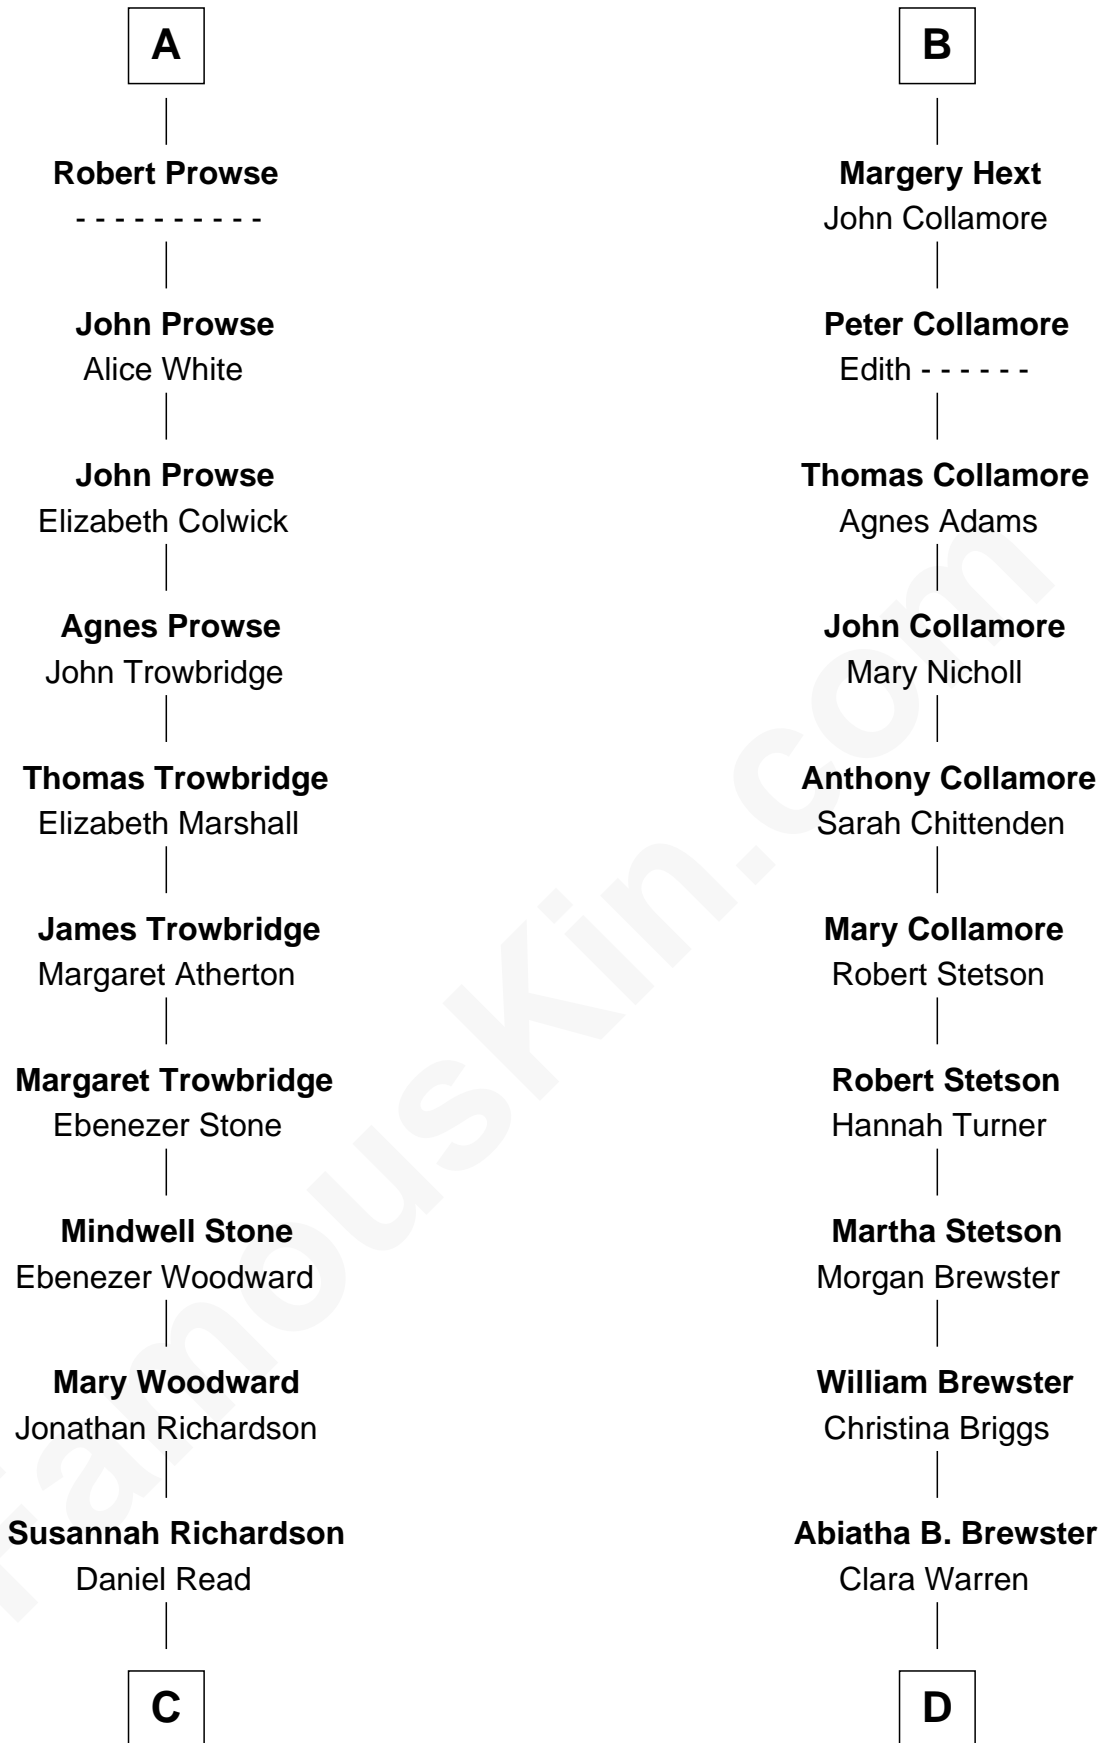

# FamousKin.com Relationship Chart of

**Susan B. Anthony**

*Women's Rights Advocate*

18th cousin of

**Owen Brewster**

*54th Governor of Maine*

**Sir Humphrey de Beauchamp**

Sibyl Oliver

Joan - - - - -

**Sir John Beauchamp**

Margaret Whalesburgh

**Elizabeth Beauchamp**

William Fortescue

**William Fortescue**

Matilda Falwell

**John Fortescue**

Joan Prutteston

**Joane Fortescue**

Thomas Hext

**Thomas Hext**

Wilmot Poyntz

**B**

**C**

**Lucy Read**  
Daniel Anthony

**Susan B. Anthony**  
*Women's Rights Advocate*

**D**

**William Edmund Brewster**  
Carrie S. Bridges

**Owen Brewster**  
*54th Governor of Maine*

FamousKin.com