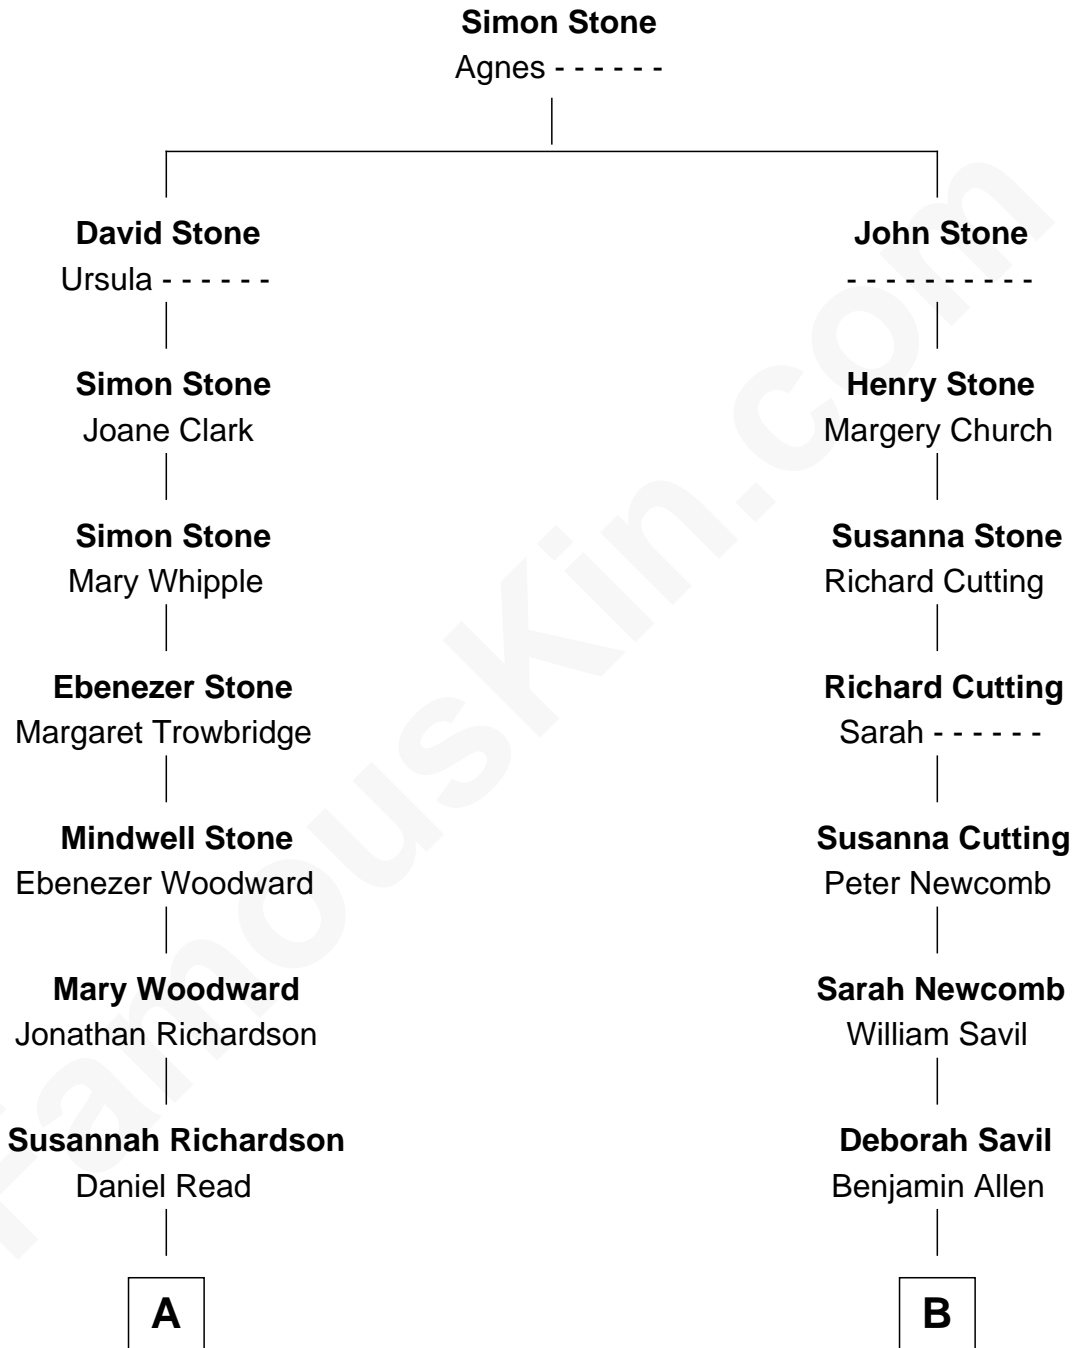

FamousKin.com Relationship Chart of

Susan B. Anthony

Women's Rights Advocate

8th cousin 6 times removed of

Linda Hunt

TV and Movie Actress

A

Lucy Read
Daniel Anthony

Susan B. Anthony
Women's Rights Advocate

B

Susannah Allen
William Bowditch

Susannah Bowditch
Ebenezer Hunt

Ebenezer Hunt
Eunice Nash

Charles Edwin Hunt
Marcia E. Phillips

Charles Phillips Hunt
Ella Maria Read