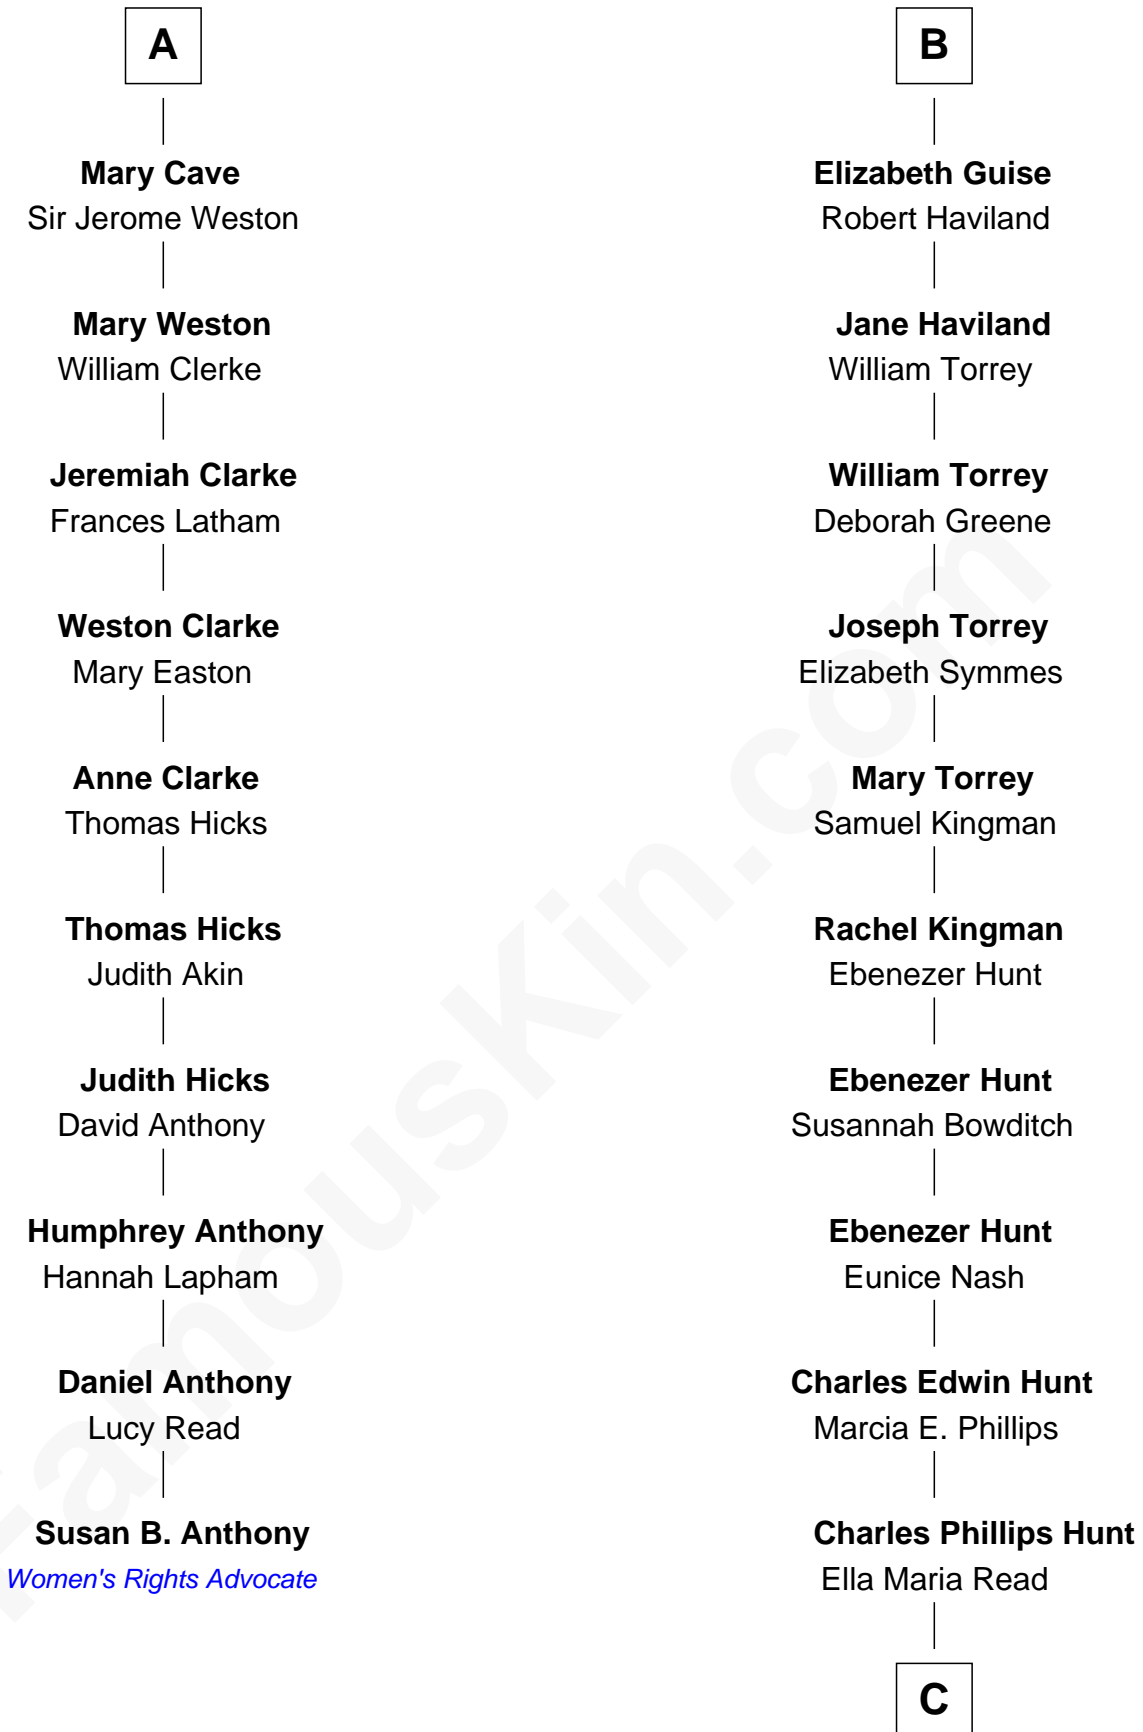

FamousKin.com Relationship Chart of

Susan B. Anthony

Women's Rights Advocate

16th cousin 3 times removed of

Linda Hunt

TV and Movie Actress

Sir Reynold de Grey

Eleanor le Strange