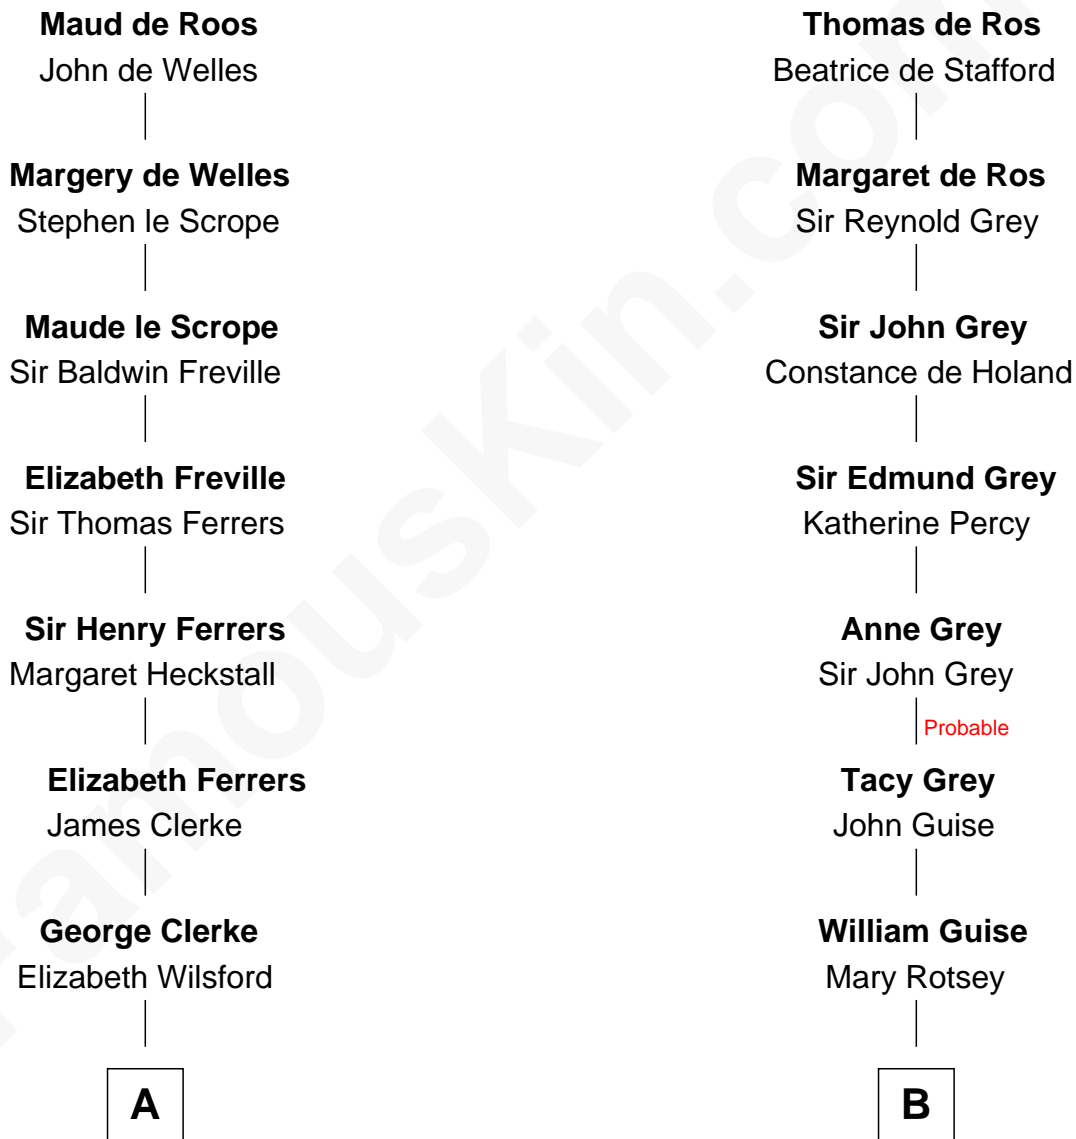

FamousKin.com Relationship Chart of

Susan B. Anthony

Women's Rights Advocate

16th cousin 4 times removed of

Linda Hunt

TV and Movie Actress

Sir William de Ros
Margery de Badlesmere

C