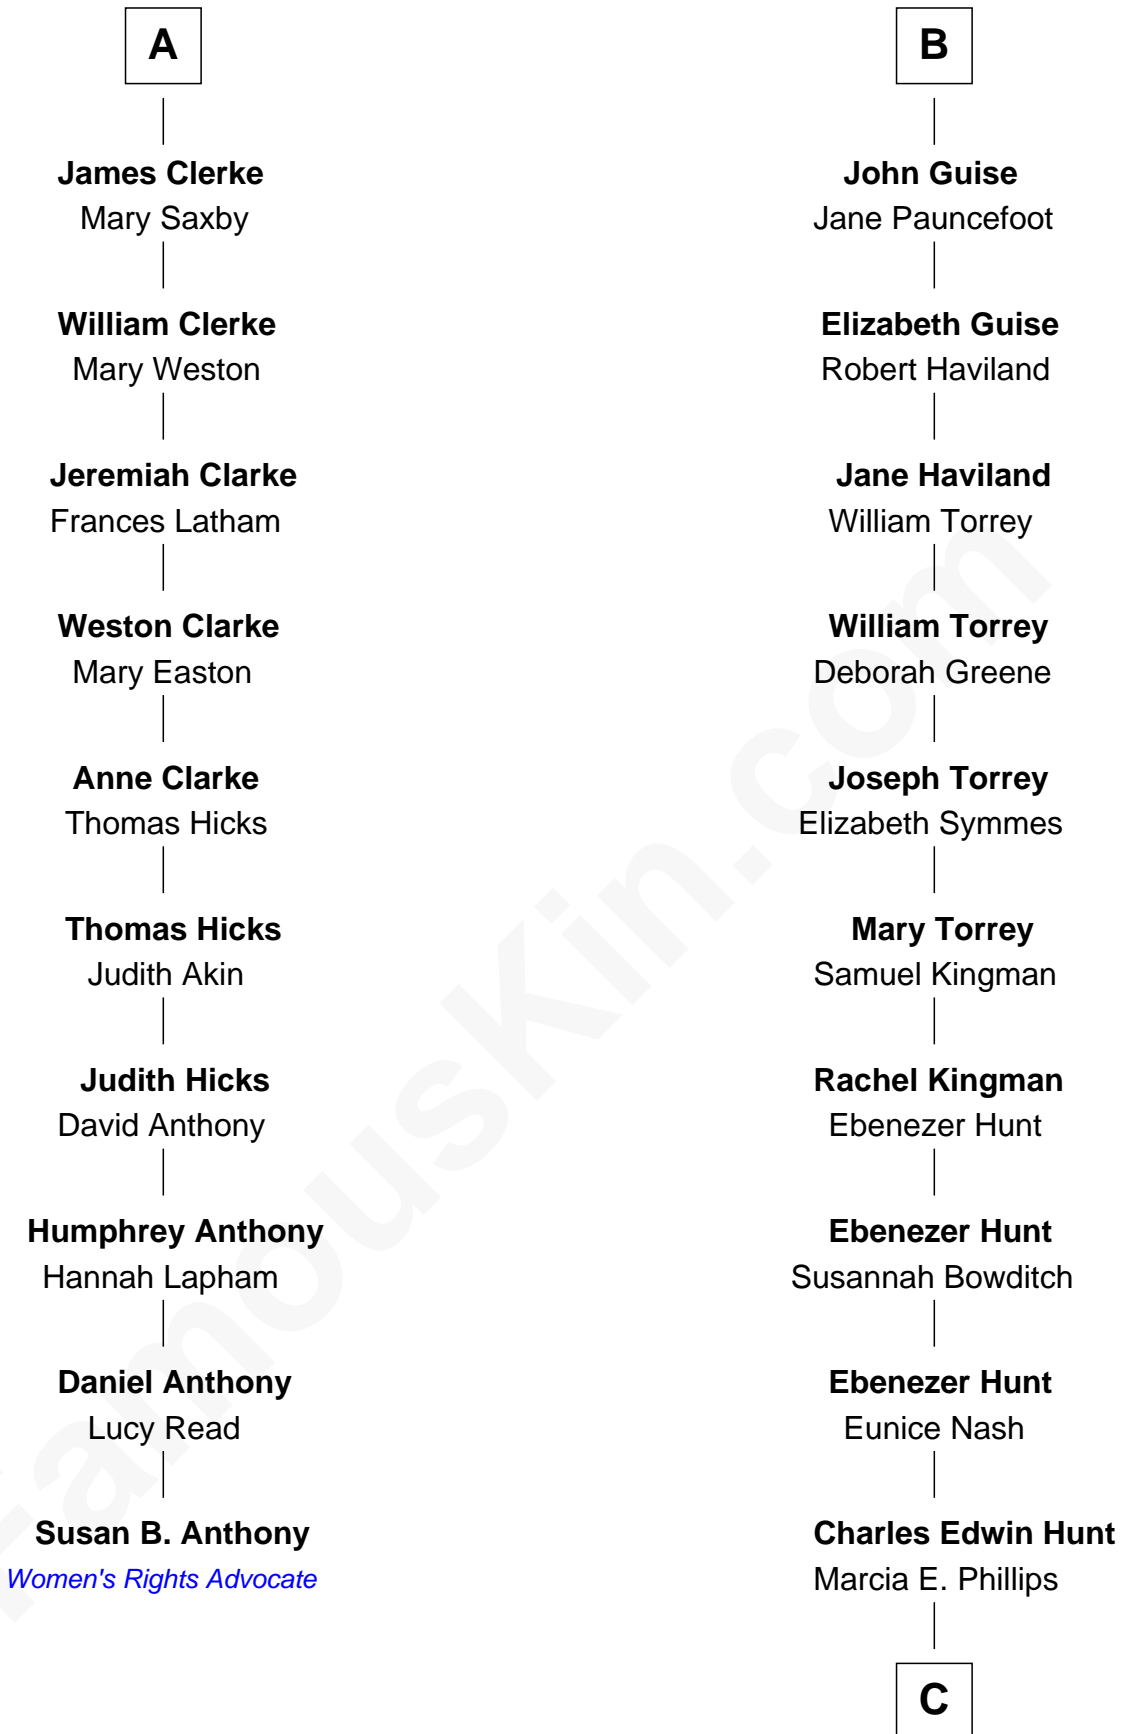

FamousKin.com Relationship Chart of

Susan B. Anthony

Women's Rights Advocate

16th cousin 4 times removed of

Linda Hunt

TV and Movie Actress

Sir William de Ros
Margery de Badlesmere

C