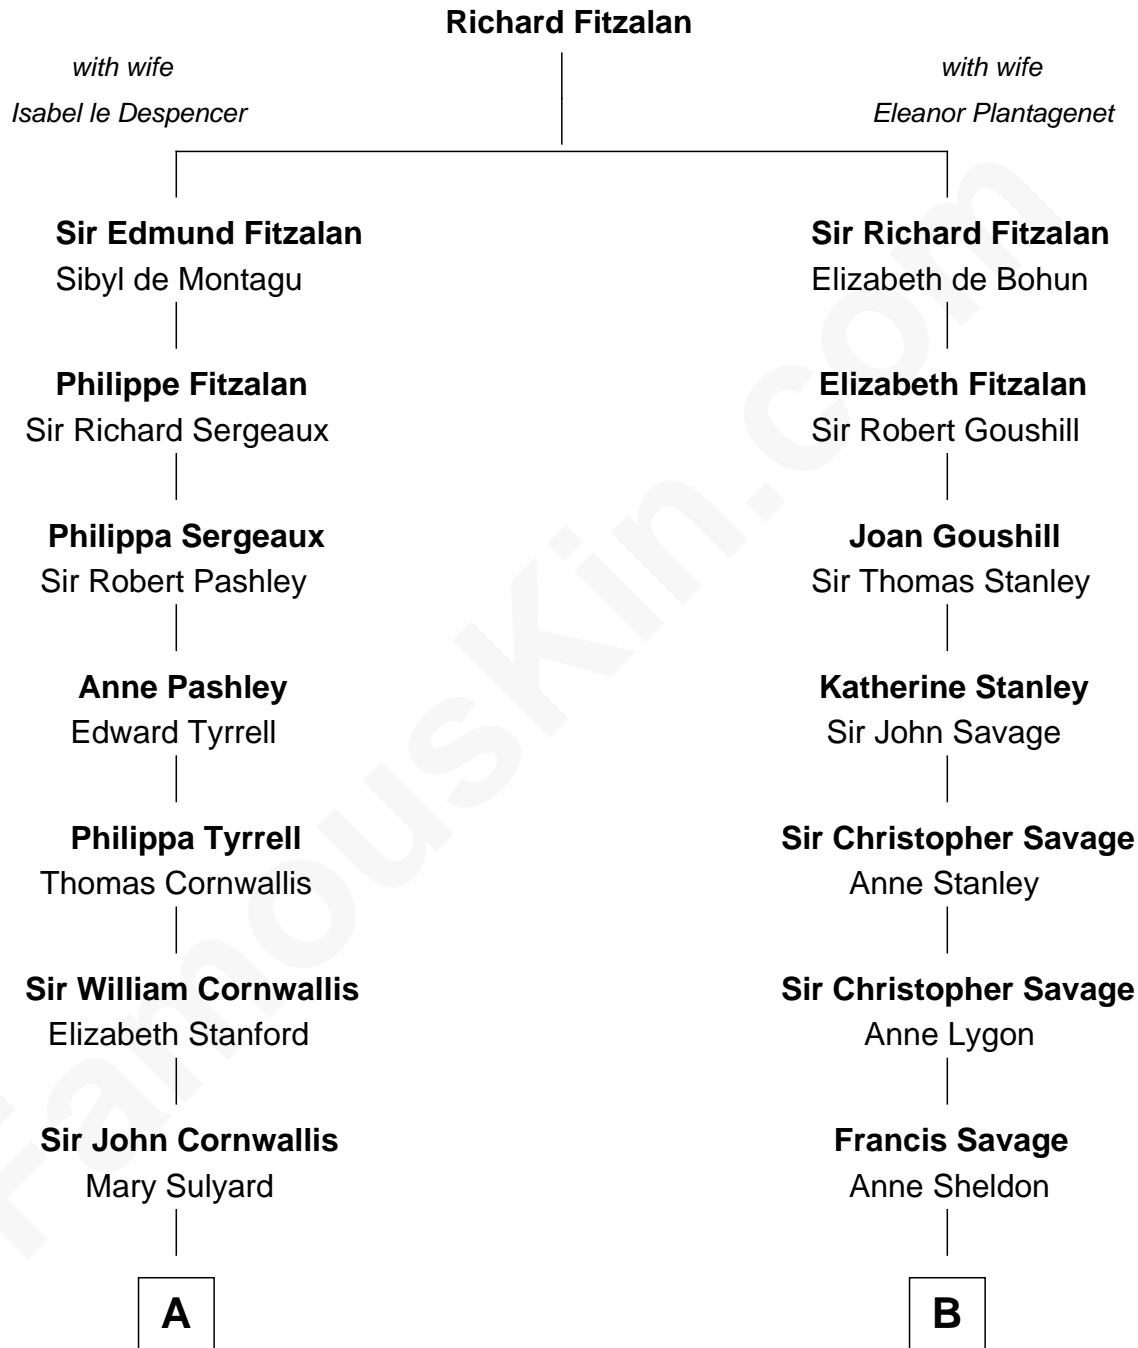

# FamousKin.com Relationship Chart of

**Susan B. Anthony**

*Women's Rights Advocate*

17th cousin 1 time removed of

**General George S. Patton**

*U.S. Army - World War II*

**C**

George Smith Patton

Ruth Wilson

General George S. Patton

*U.S. Army - World War II*

FamousKin.com