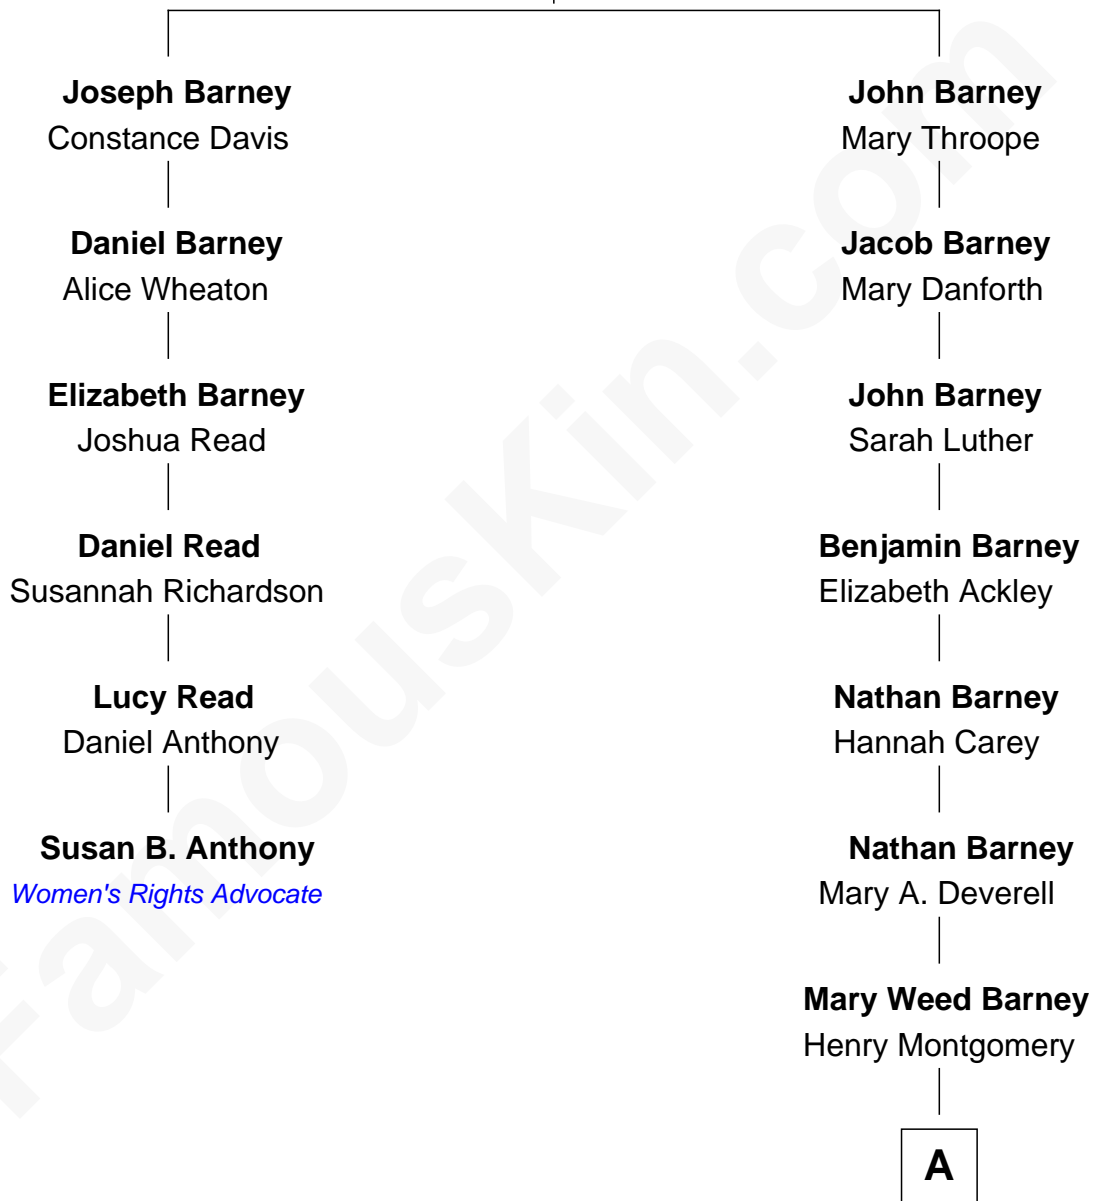

# FamousKin.com Relationship Chart of

**Susan B. Anthony**

*Women's Rights Advocate*

5th cousin 3 times removed of

**Elizabeth Montgomery**

*TV Actress - "Bewitched"*

**Rev. Jacob Barney**

Ann Witt

**A**

|  
**Henry Montgomery**  
Elizabeth Bryan Allen

|  
**Elizabeth Montgomery**  
*TV Actress - "Bewitched"*

FamousKin.com