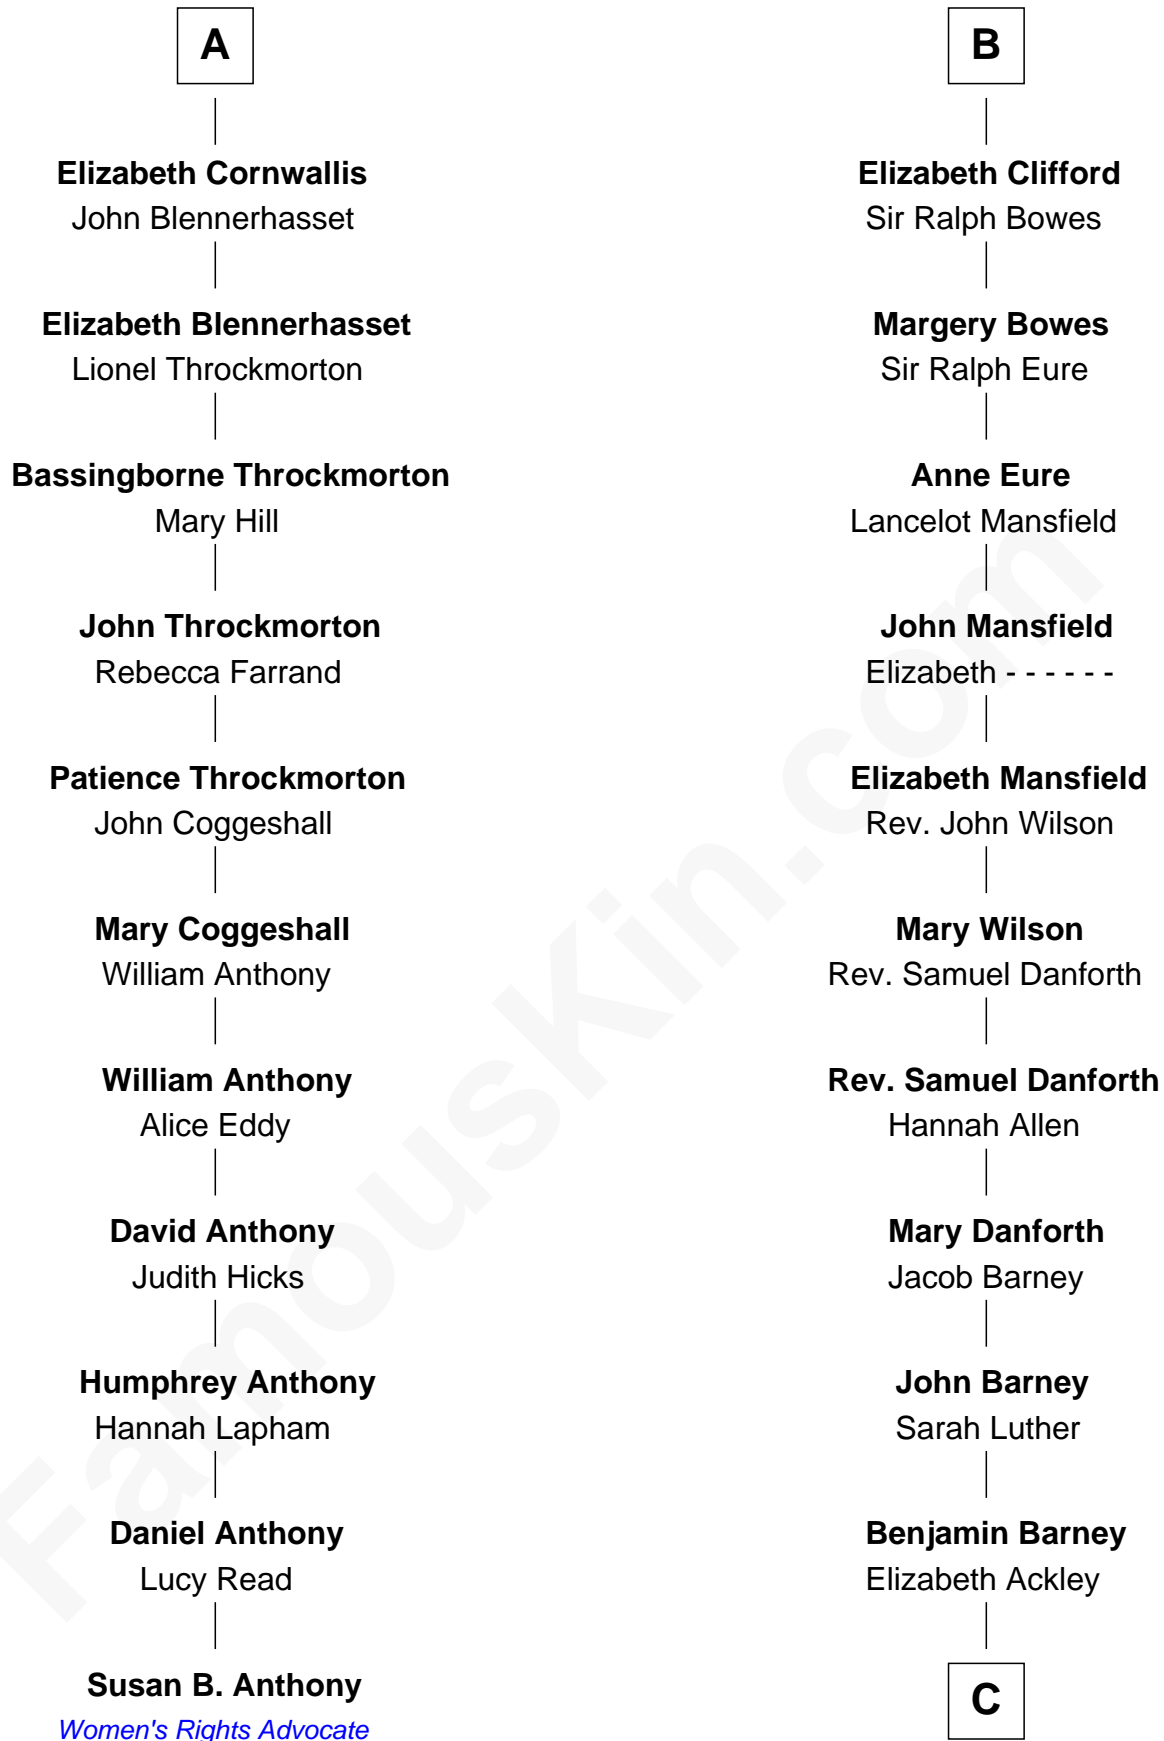

FamousKin.com Relationship Chart of

Susan B. Anthony

Women's Rights Advocate

17th cousin 4 times removed of

Elizabeth Montgomery

TV Actress - "Bewitched"

William de Montagu
Katherine de Grandison

Sibyl de Montagu
Sir Edmund Fitzalan

Philippe Fitzalan
Sir Richard Sergeaux

Philippa Sergeaux
Sir Robert Pashley

Anne Pashley
Edward Tyrrell

Philippa Tyrrell
Thomas Cornwallis

Sir William Cornwallis
Elizabeth Stanford

Sir John Cornwallis
Mary Sulyard

A

Philippa de Montagu
Sir Roger de Mortimer

Edmund Mortimer
Philippa Plantagenet

Elizabeth Mortimer
Sir Henry Percy

Elizabeth Percy
Sir John Clifford

Thomas Clifford
Joan Dacre

John Clifford
Margaret Bromflete

Henry Clifford
Anne St. John

B

C

Nathan Barney

Hannah Carey

Nathan Barney

Mary A. Deverell

Mary Weed Barney