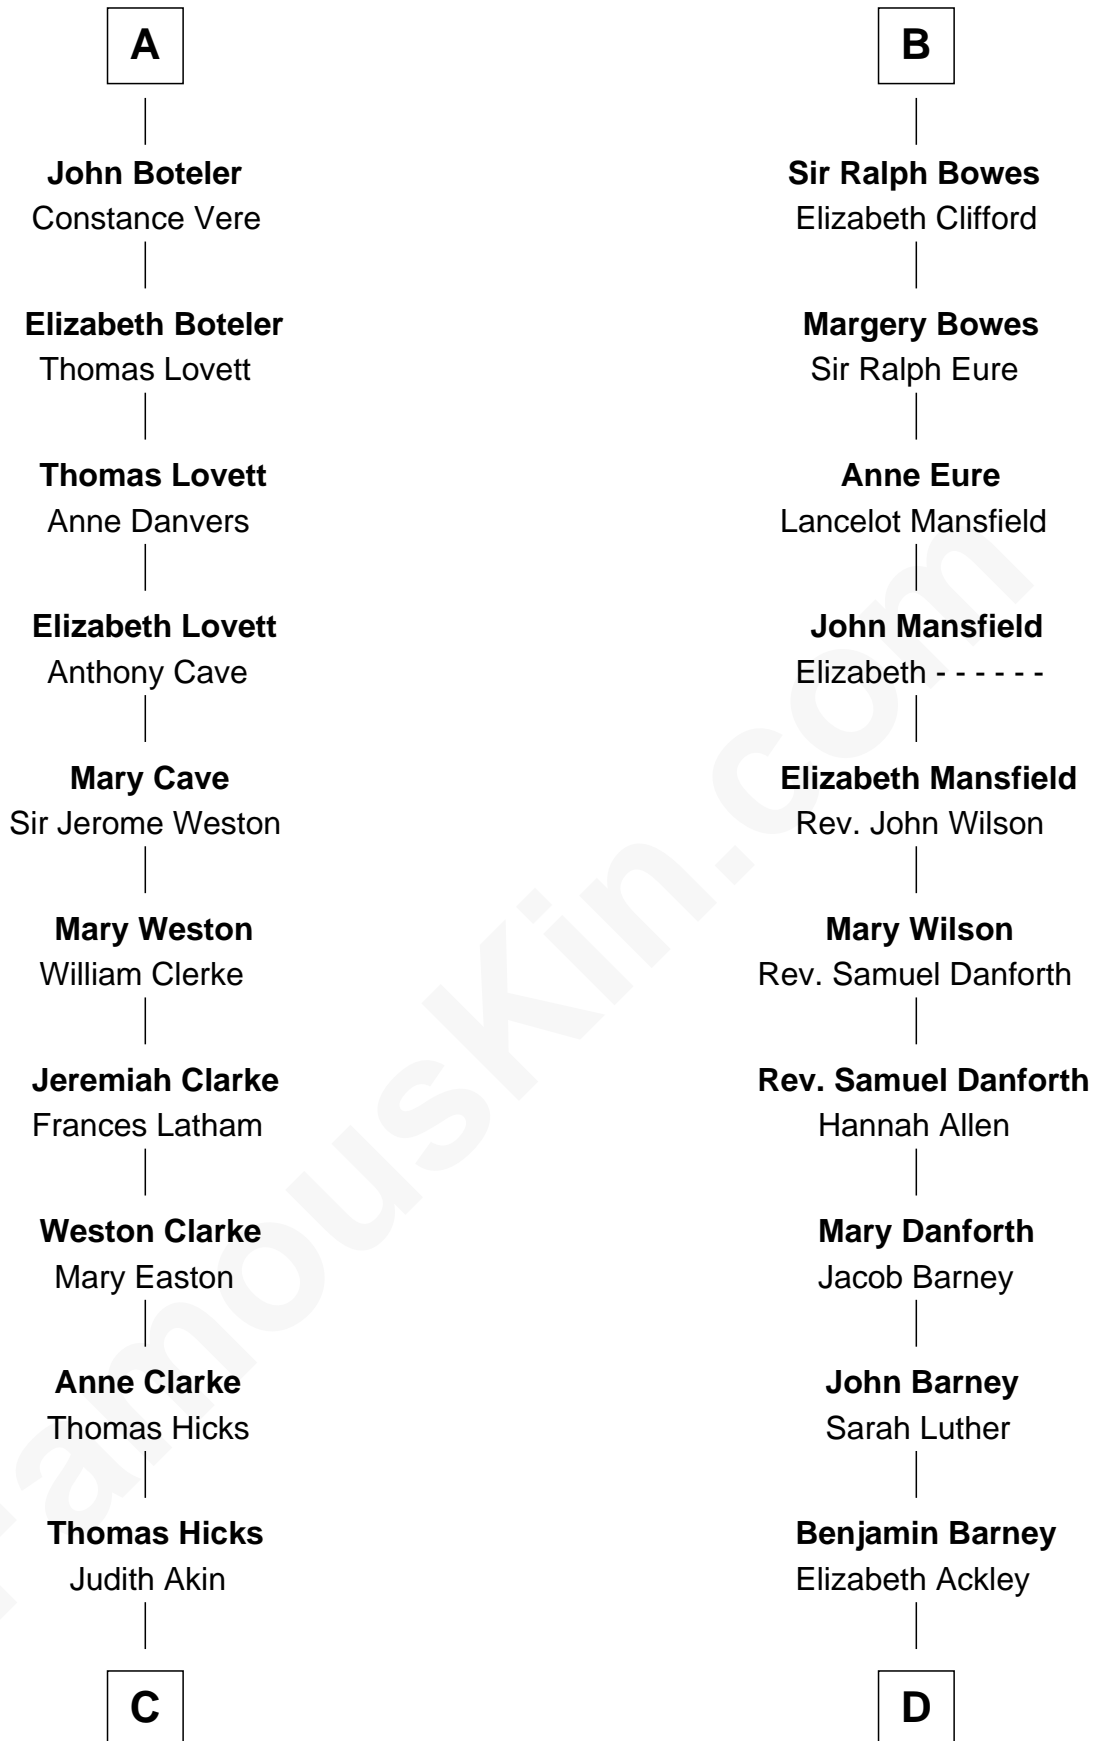

FamousKin.com Relationship Chart of

Susan B. Anthony

Women's Rights Advocate

20th cousin 1 time removed of

Elizabeth Montgomery

TV Actress - "Bewitched"

William de Odingsells

Ela FitzWalter

Ida de Odingsells
Sir Roger de Herdeburgh

Ela Herdeburgh
Sir William de Boteler

Ankaret le Boteler
John le Strange

Eleanor le Strange
Sir Reynold de Grey

Ida Grey
John Cokayne

Elizabeth Cokayne
Sir Philip le Boteler

Philip Boteler
Isabel Willoughby

A

Margaret de Oddingseles

Sir John de Grey

Sir John Grey
Avice Marmion

Sir Robert Grey
Lora de St. Quintin

Elizabeth Grey
Henry FitzHugh

Sir William FitzHugh
Margery Willoughby

Maud FitzHugh
Sir William Bowes

Sir Ralph Bowes
Margery Conyers

B

C

Judith Hicks
David Anthony

Humphrey Anthony
Hannah Lapham

Daniel Anthony
Lucy Read

Susan B. Anthony
Women's Rights Advocate