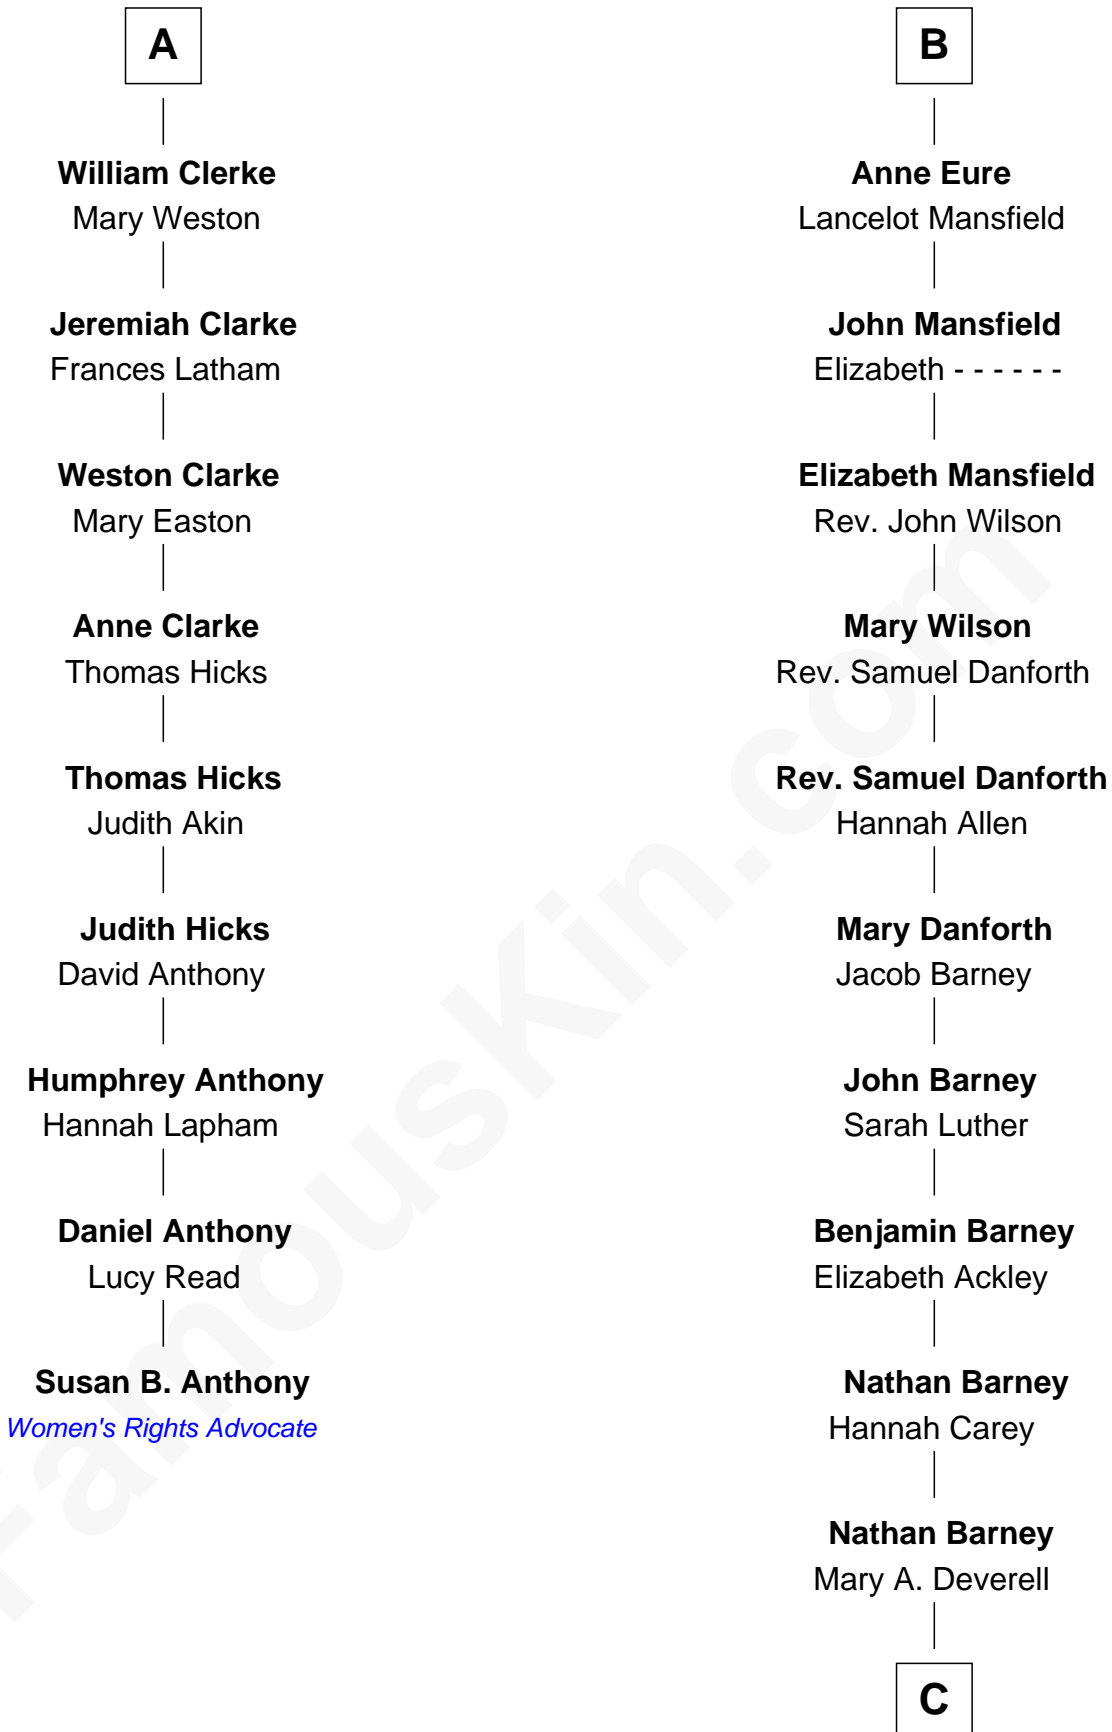

# FamousKin.com Relationship Chart of

**Susan B. Anthony**

*Women's Rights Advocate*

15th cousin 4 times removed of

**Elizabeth Montgomery**

*TV Actress - "Bewitched"*

**John de Welles**

Maud de Roos

**Margery de Welles**

Stephen le Scrope

**Maude le Scrope**

Sir Baldwin Freville

**Elizabeth Freville**

Sir Thomas Ferrers

**Sir Henry Ferrers**

Margaret Heckstall

Margaret Jenney

**Elizabeth Willoughby**

Sir William Eure

**Sir Ralph Eure**

Margery Bowes

**B**

**C**

—  
**Mary Weed Barney**  
Henry Montgomery

—  
**Henry Montgomery**  
Elizabeth Bryan Allen

—  
**Elizabeth Montgomery**  
*TV Actress - "Bewitched"*

FamousKin.com