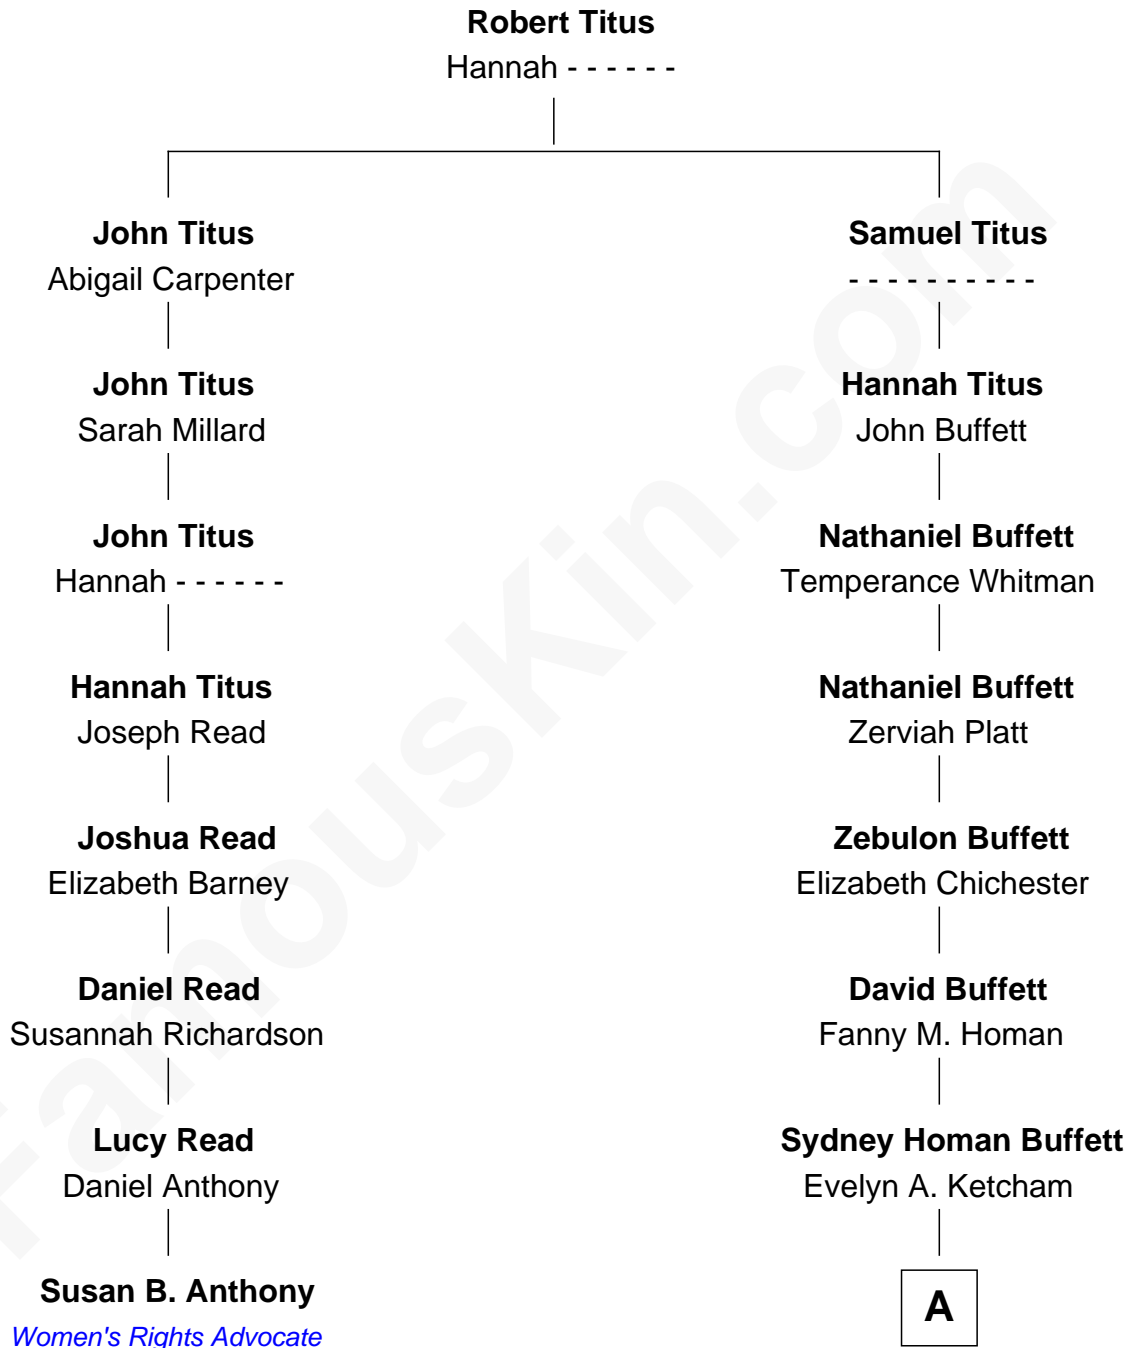

# FamousKin.com Relationship Chart of

**Susan B. Anthony**

*Women's Rights Advocate*

7th cousin 2 times removed of

**Warren Buffett**

*Chairman & CEO, Berkshire Hathaway*

A

Ernest Platt Buffett  
Henrietta Daisy Duvall

Howard Homan Buffett  
Leila Stahl

Warren Buffett  
*Chairman & CEO, Berkshire Hathaway*

FamousKin.com