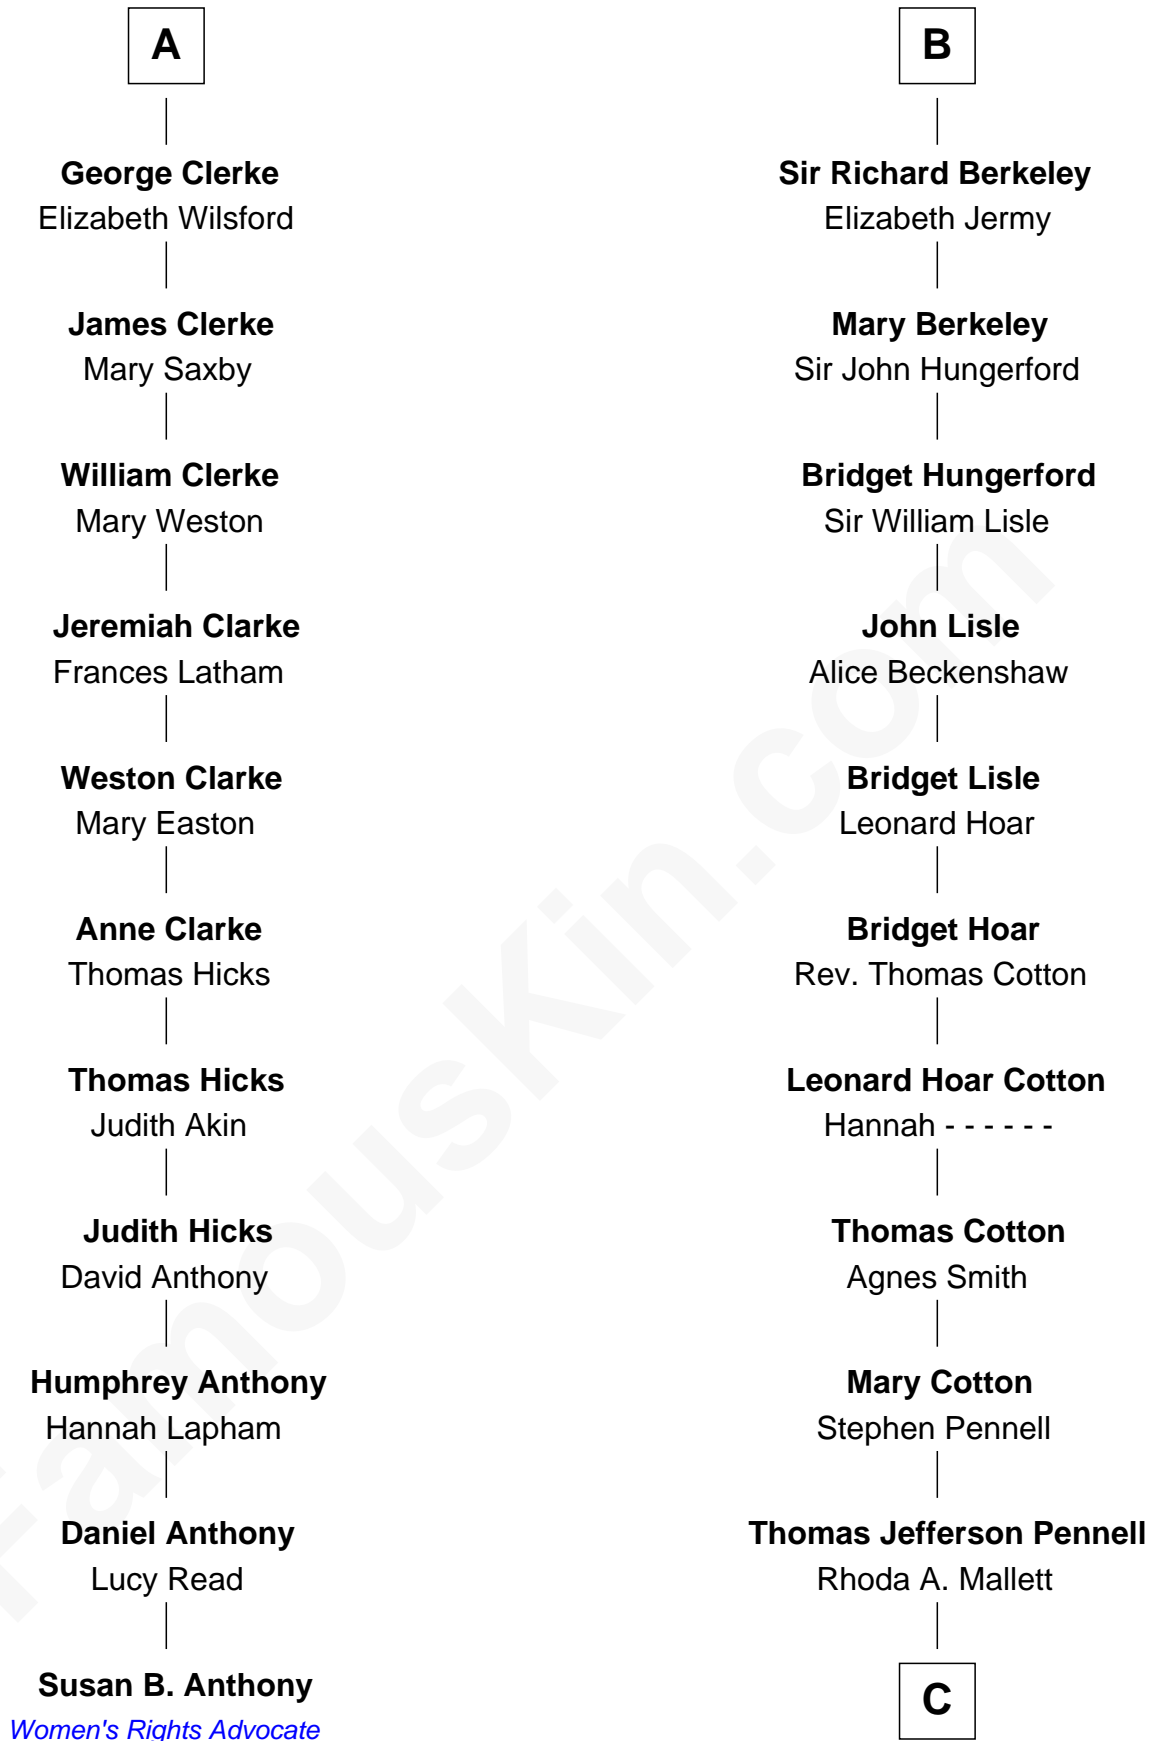

# FamousKin.com Relationship Chart of

**Susan B. Anthony**

*Women's Rights Advocate*

17th cousin 4 times removed of

**Warren Buffett**

*Chairman & CEO, Berkshire Hathaway*

**Bartholomew de Badlesmere**

Margaret de Clare

Sir William de Bohun

**Elizabeth de Bohun**

Sir Richard Fitzalan

**Elizabeth Fitzalan**

Sir Thomas Mowbray

**Isabel Mowbray**

Sir James Berkeley

**Maurice Berkeley**

Isabel Mead

**Anne Berkeley**

Sir William Dennis

**Isabel Dennis**

Sir John Berkeley

**B**

**C**

**Deborah Collamore Pennell**

John Watson

**Susan Ann Watson**

Ford Bela Barber

**Stella Frances Barber**

John Ammon Stahl

**Leila Stahl**

Howard Homan Buffett

**Warren Buffett**